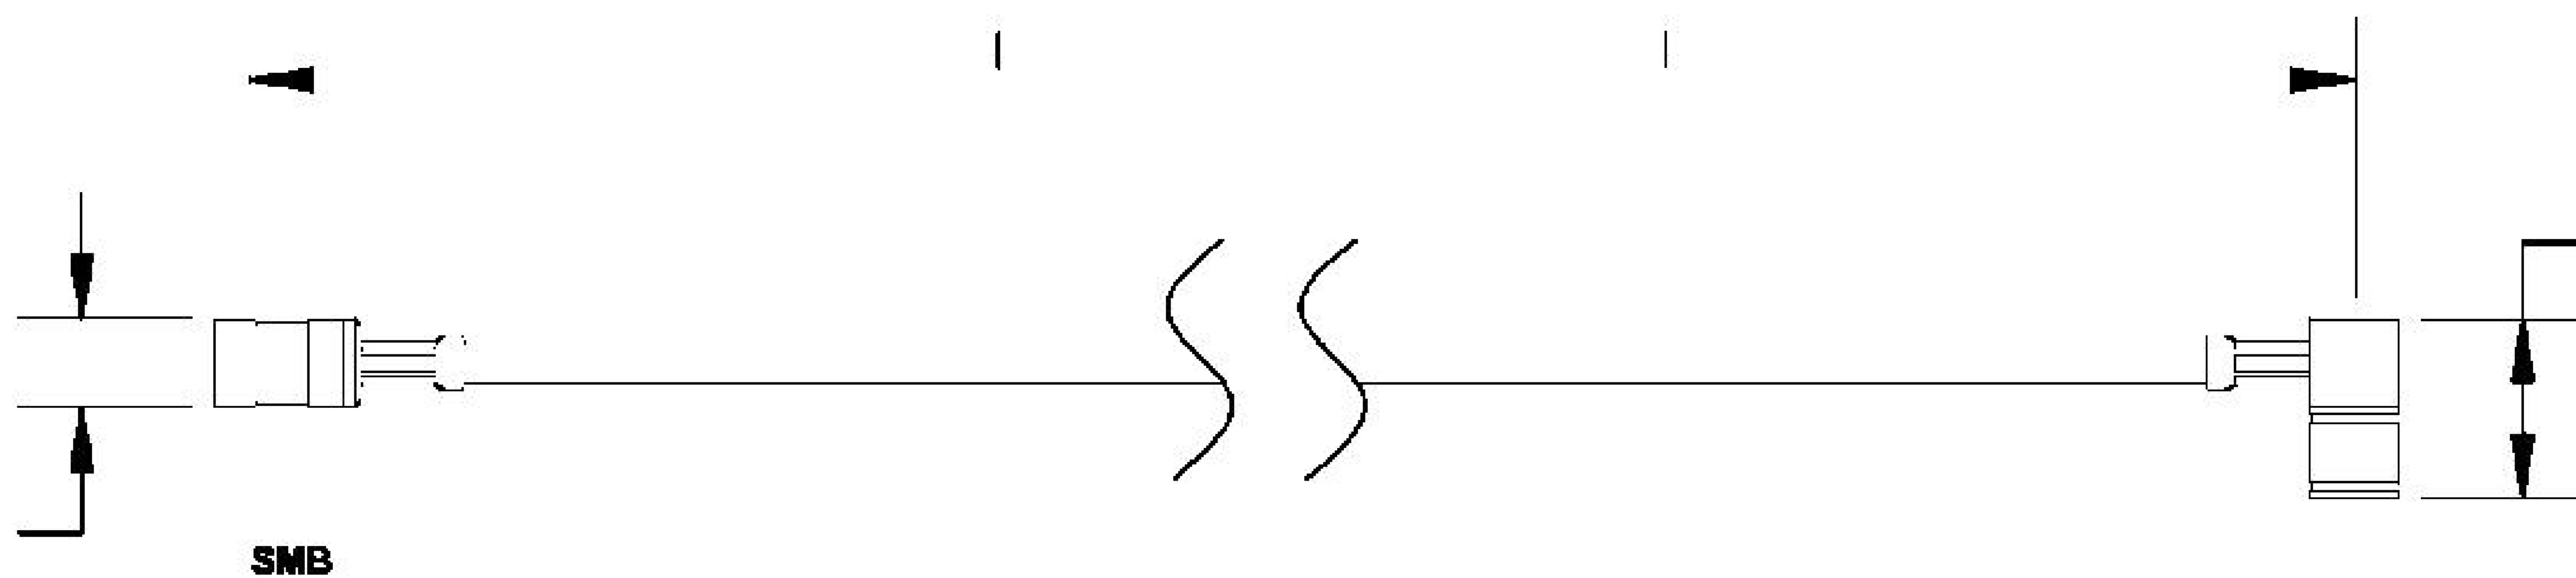

COMPONENTS	
SMB PLUG	50 OHM
SMB PLUG RIGHT ANGLE	50 OHM
RG188A/U	50 OHM

Standard Lengths	
-12	12-
-24	24"
-36	36"
■48	48"
-60	60 ^M
-XXX	Custom Length in inches

LENGTH MEASURED FROM

8th Floor, Building 1, Yongfu Science and Technology Center Industrial Park, Nanzha District 5, Humen, 523900, Dongguan, Guangdong, China.

Website: www.ebeestock.com

Email: sales@ebeestock.com

COAXIAL & FIBER OPTICS

DWG TITLE	ET30850	DES_	smb-plug-to-smb-plug-right-angle-cable-12-inch-length-using-rg188-coax-rohs-0030846
SIZE A FSCM NO. 53919 CAD FILE 073102 SCALE N/A		127	

NOTES:

1. UNLESS OTHERWISE SPECIFIED ALL DIMENSIONS ARE NOMINAL.
2. ALL SPECIFICATIONS ARE SUBJECT TO CHANGE WITHOUT NOTICE AT ANY TIME.

.2500

PLUG