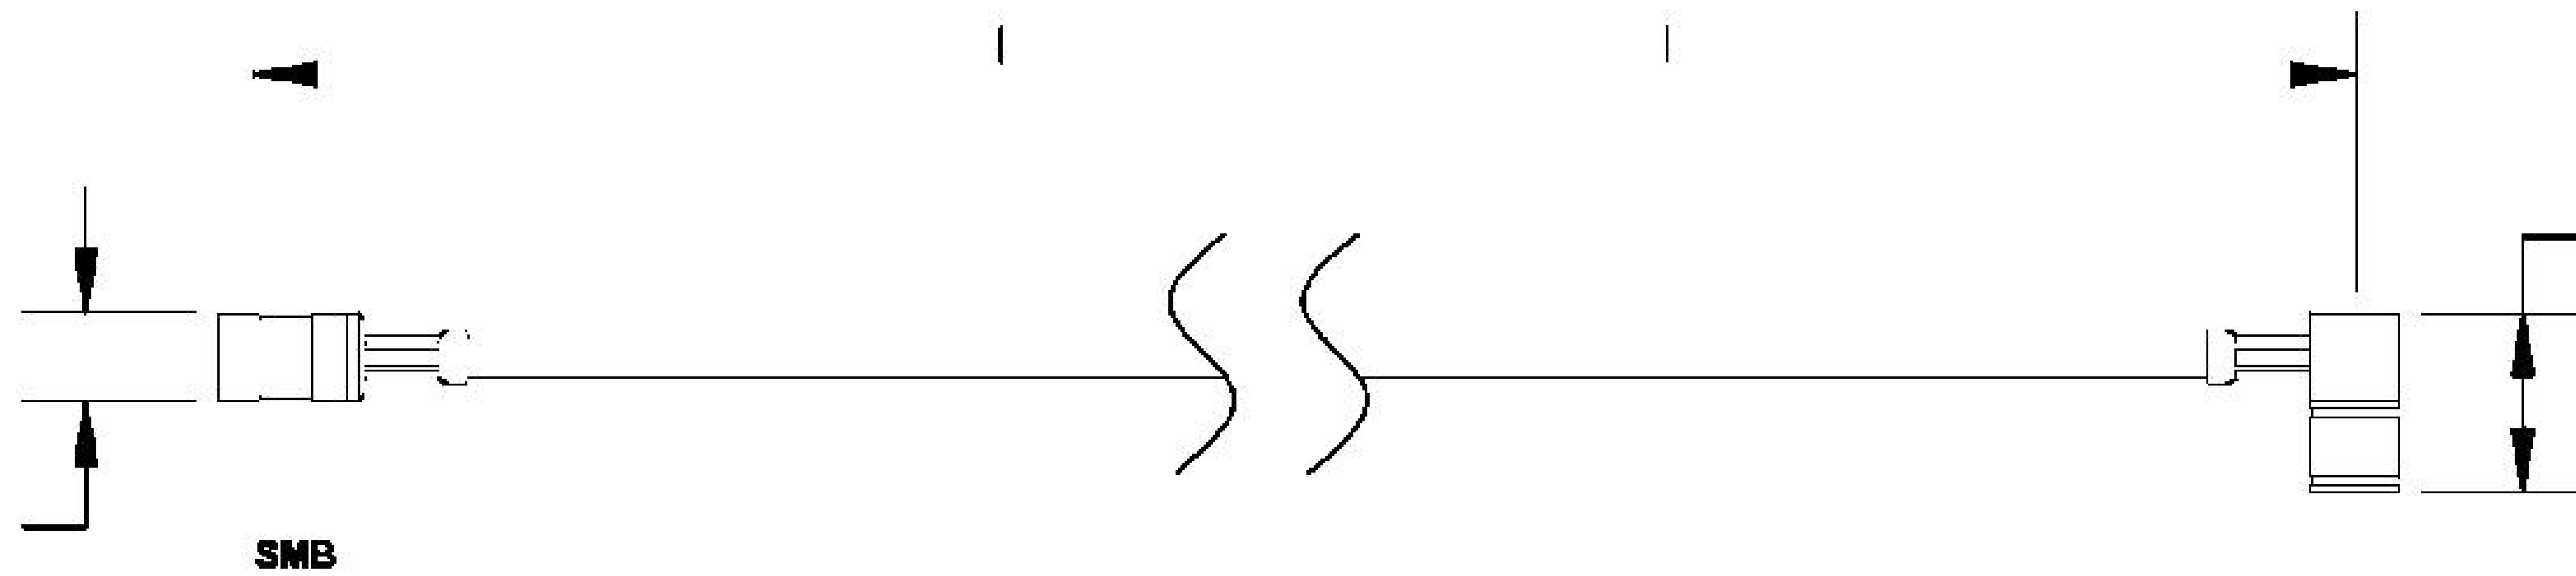

COMPONENTS	
SMB PLUG	50 OHM
SMB PLUG RIGHT ANGLE	50 OHM
RG188A/U	50 OHM

Standard Lengths	
-12	12-
-24	24"
-36	36"
■48	48"
-60	60 ^M
-XXX	Custom Length in inches

LENGTH MEASURED FROM

8th Floor, Building 1, Yongfu Science and Technology Center Industrial Park, Nanzha District 5, Humen, 523900, Dongguan, Guangdong, China.

Website: www.ebeestock.com

Email: sales@ebeestock.com

COAXIAL & FIBER OPTICS

DWG TITLE	ET30851	DES_	smb-plug-to-smb-plug-right-angle-cable-12-inch-length-using-rg188-coax-rohs-0030846
SIZE A FSCM NO. 53919 CAD FILE 073102 SCALE N/A		127	

NOTES:

1. UNLESS OTHERWISE SPECIFIED ALL DIMENSIONS ARE NOMINAL.
2. ALL SPECIFICATIONS ARE SUBJECT TO CHANGE WITHOUT NOTICE AT ANY TIME.

.2500

PLUG