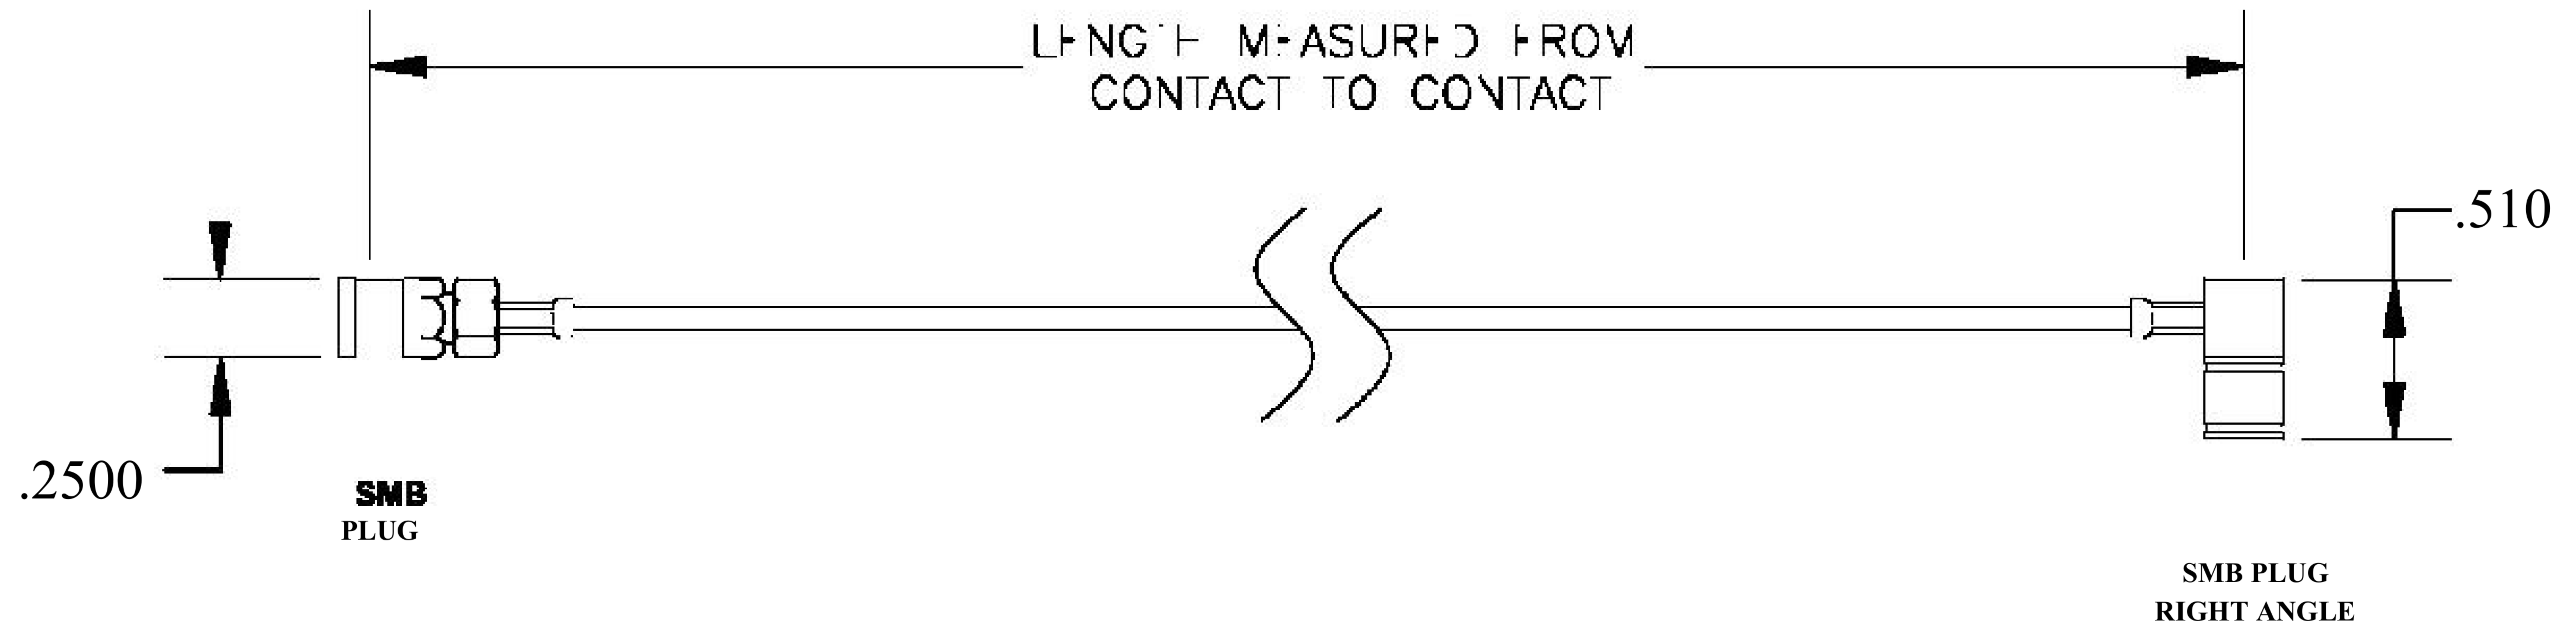

COMPONENTS	
SMB PLUG	50 OHM
SMB PLUG RIGHT ANGLE	50 OHM
RG196A/U	50 OHM

Standard Lengths	
-12	12-
-24	24"
-36	36"
■48	48 ⁿ
-60	60 ^M
-XXX	Custom Length in inches

8th Floor, Building 1, Yongfu Science and Technology Center Industrial Park, Nanzha District 5, Humen, 523900, Dongguan, Guangdong, China.

Website: www.ebeestock.com

Email: sales@ebeestock.com

COAXIAL & FIBER OPTICS

DWG TITLE	ET30852	DES_	smb-plug-to-smb-plug-right-angle-cable-12-inch-length-using-rg196-coax-0030852
SIZE A FSCM NO. 53919 CAD FILE 073102 SCALE N/A		127	