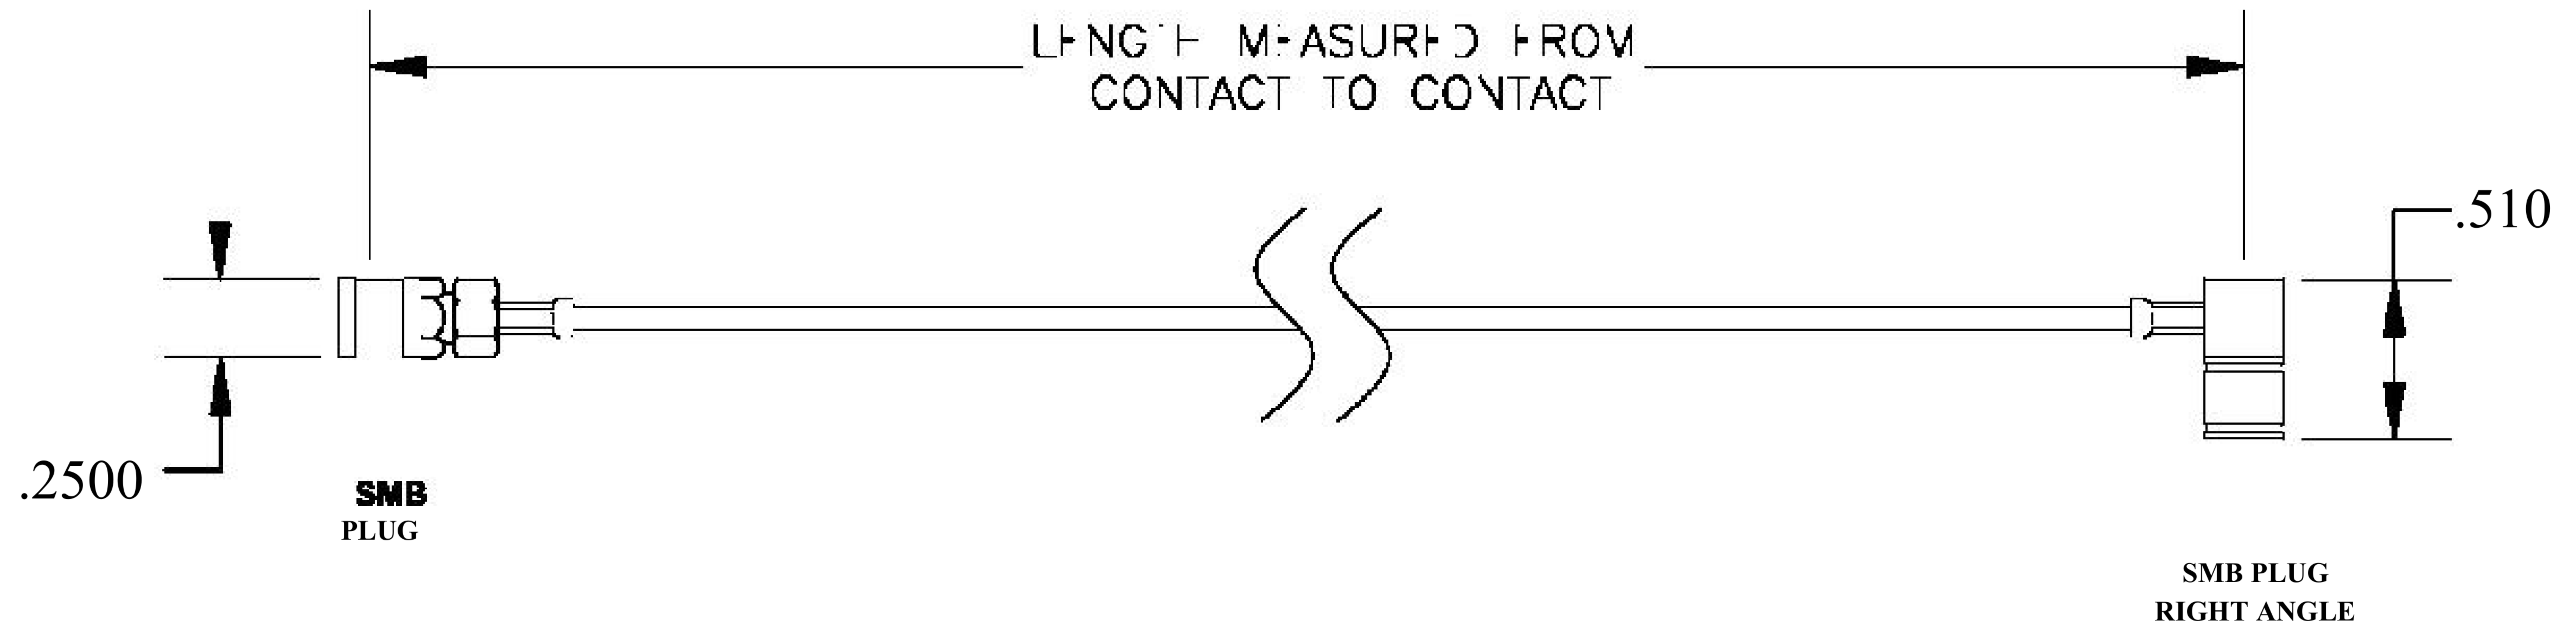

COMPONENTS	
SMB PLUG	50 OHM
SMB PLUG RIGHT ANGLE	50 OHM
RG196A/U	50 OHM

Standard Lengths	
-12	12-
-24	24"
-36	36"
■48	48 <sup>n</sup>
-60	60 <sup>M</sup>
-XXX	Custom Length in inches

8th Floor, Building 1, Yongfu Science and Technology Center Industrial Park, Nanzha District 5, Humen, 523900, Dongguan, Guangdong, China.

Website: [www.ebeestock.com](http://www.ebeestock.com)

Email: [sales@ebeestock.com](mailto:sales@ebeestock.com)

COAXIAL & FIBER OPTICS

DWG TITLE	ET30853	DES_	smb-plug-to-smb-plug-right-angle-cable-12-inch-length-using-rg196-coax-0030852
SIZE A   FSCM NO. 53919   CAD FILE 073102   SCALE N/A		127	