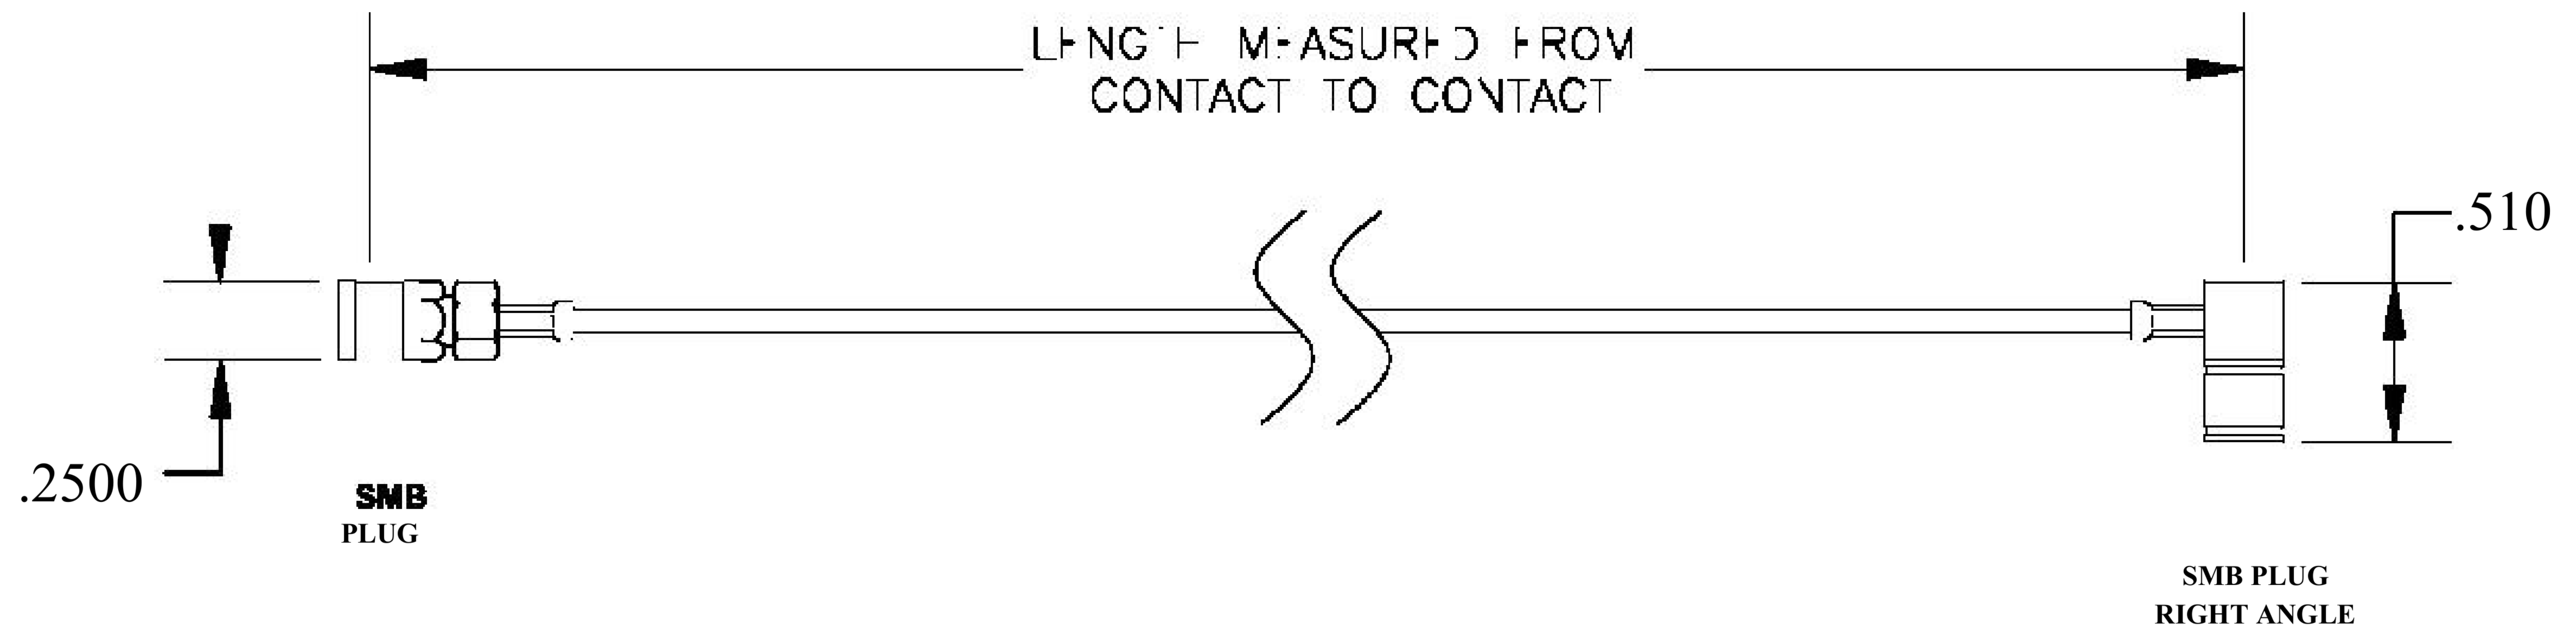

COMPONENTS	
SMB PLUG	50 OHM
SMB PLUG RIGHT ANGLE	50 OHM
RG196A/U	50 OHM

Standard Lengths	
-12	12-
-24	24"
-36	36"
■48	48 <sup>n</sup>
-60	60 <sup>M</sup>
-XXX	Custom Length in inches

8th Floor, Building 1, Yongfu Science and Technology Center Industrial Park, Nanzha District 5, Humen, 523900, Dongguan, Guangdong, China.

#### COAXIAL & FIBER OPTICS

DWG TITLE	ET30854	DES_	smb-plug-to-smb-plug-right-angle-cable-12-inch-length-using-rg196-coax-0030852
SIZE A   FSCM NO. 53919   CAD FILE 073102   SCALE N/A		127	