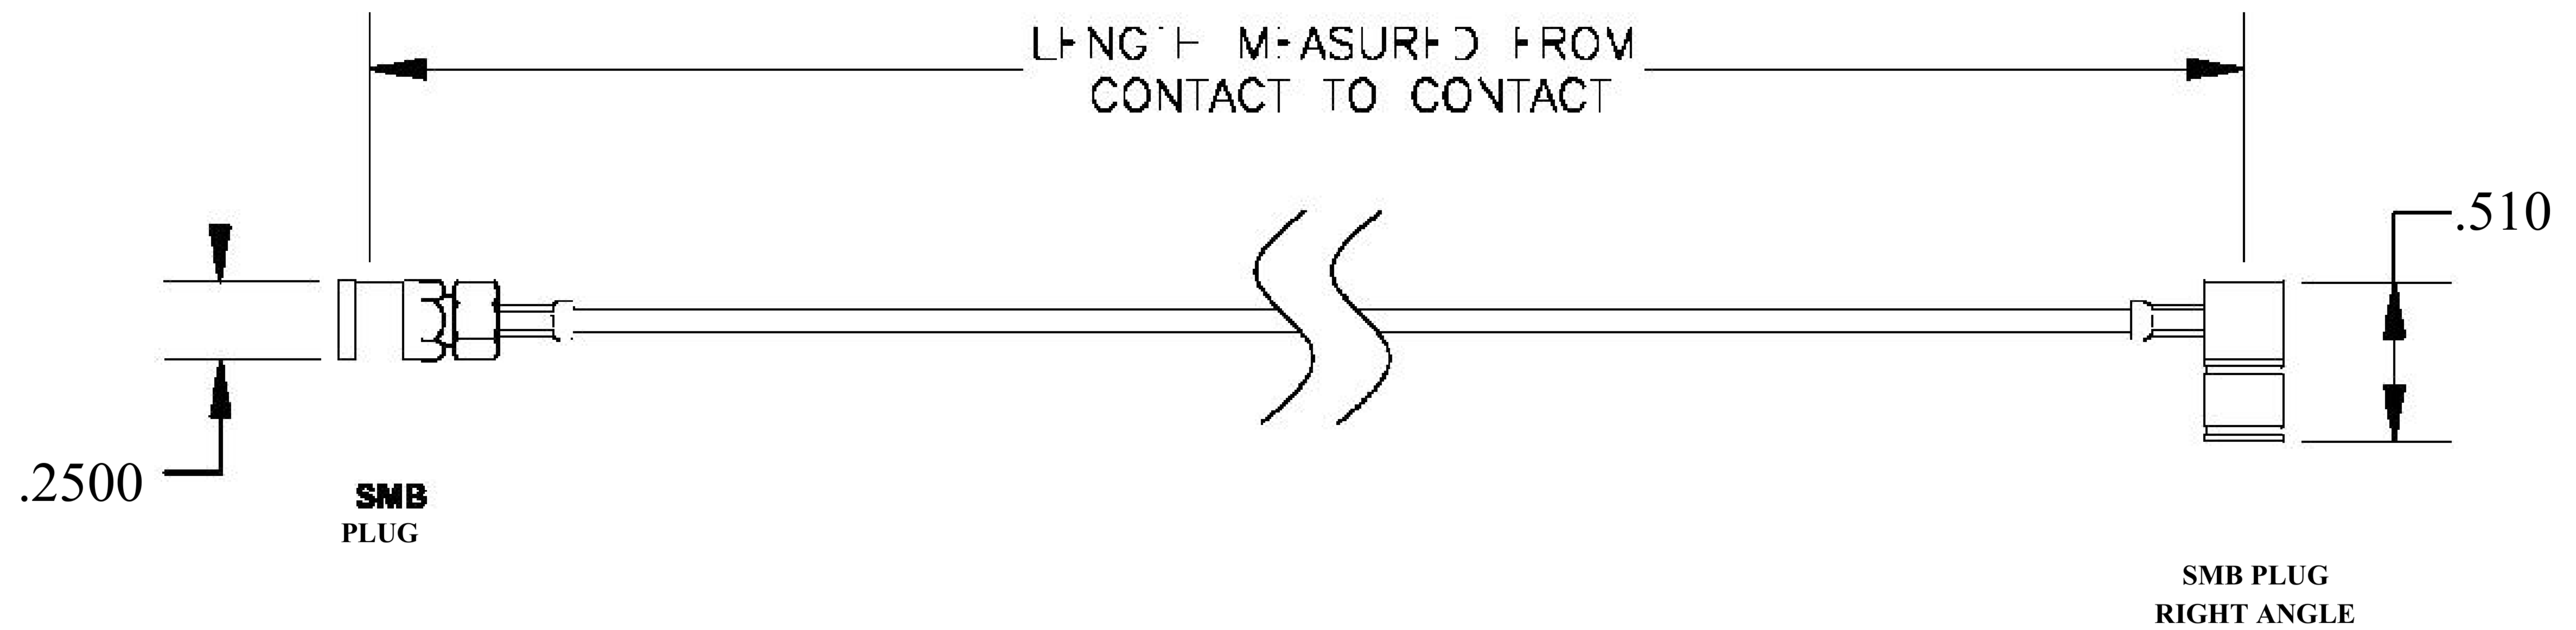

COMPONENTS	
SMB PLUG	50 OHM
SMB PLUG RIGHT ANGLE	50 OHM
RG196A/U	50 OHM

Standard Lengths	
-12	12-
-24	24"
-36	36"
■48	48 ⁿ
-60	60 ^M
-XXX	Custom Length in inches

8th Floor, Building 1, Yongfu Science and Technology Center Industrial Park, Nanzha District 5, Humen, 523900, Dongguan, Guangdong, China.

Website: www.ebeestock.com

Email: sales@ebeestock.com

COAXIAL & FIBER OPTICS

DWG TITLE	ET30855	DES_	smb-plug-to-smb-plug-right-angle-cable-12-inch-length-using-rg196-coax-0030852
SIZE A FSCM NO. 53919 CAD FILE 073102 SCALE N/A		127	