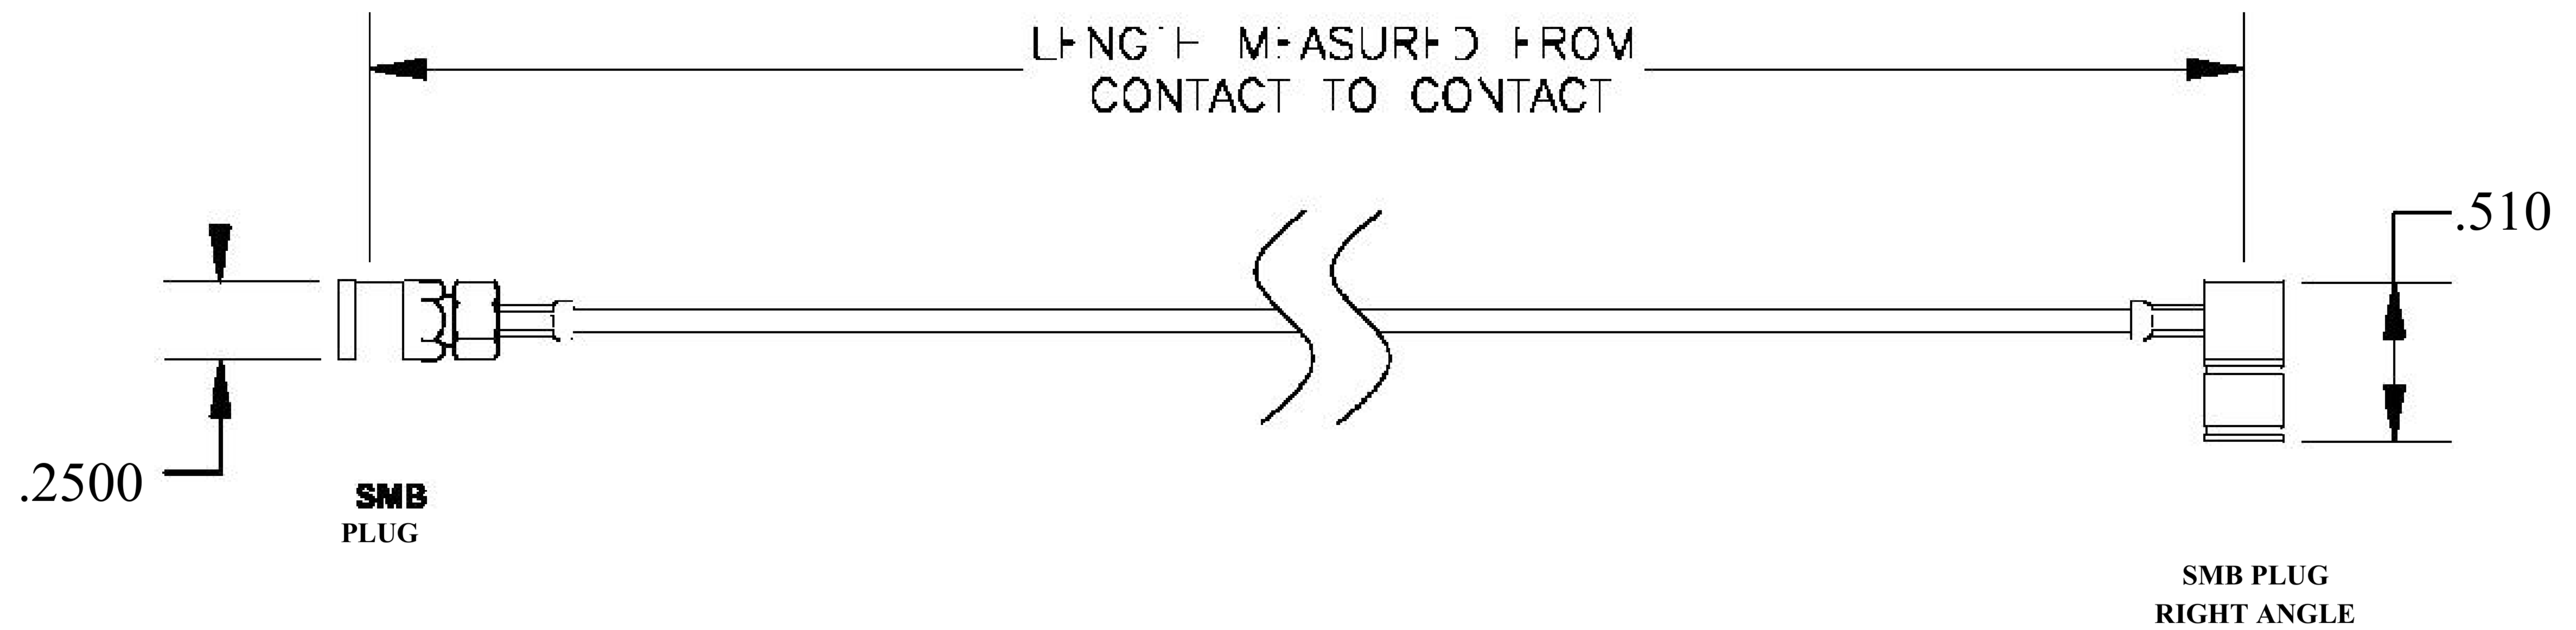

COMPONENTS	
SMB PLUG	50 OHM
SMB PLUG RIGHT ANGLE	50 OHM
RG196A/U	50 OHM

Standard Lengths	
-12	12-
-24	24"
-36	36"
■48	48 ⁿ
-60	60 ^M
-XXX	Custom Length in inches

8th Floor, Building 1, Yongfu Science and Technology Center Industrial Park, Nanzha District 5, Humen, 523900, Dongguan, Guangdong, China.

Website: www.ebeestock.com

Email: sales@ebeestock.com

COAXIAL & FIBER OPTICS

DWG TITLE	ET30856	DES_	smb-plug-to-smb-plug-right-angle-cable-12-inch-length-using-rg196-coax-0030852
SIZE A FSCM NO. 53919 CAD FILE 073102 SCALE N/A		127	