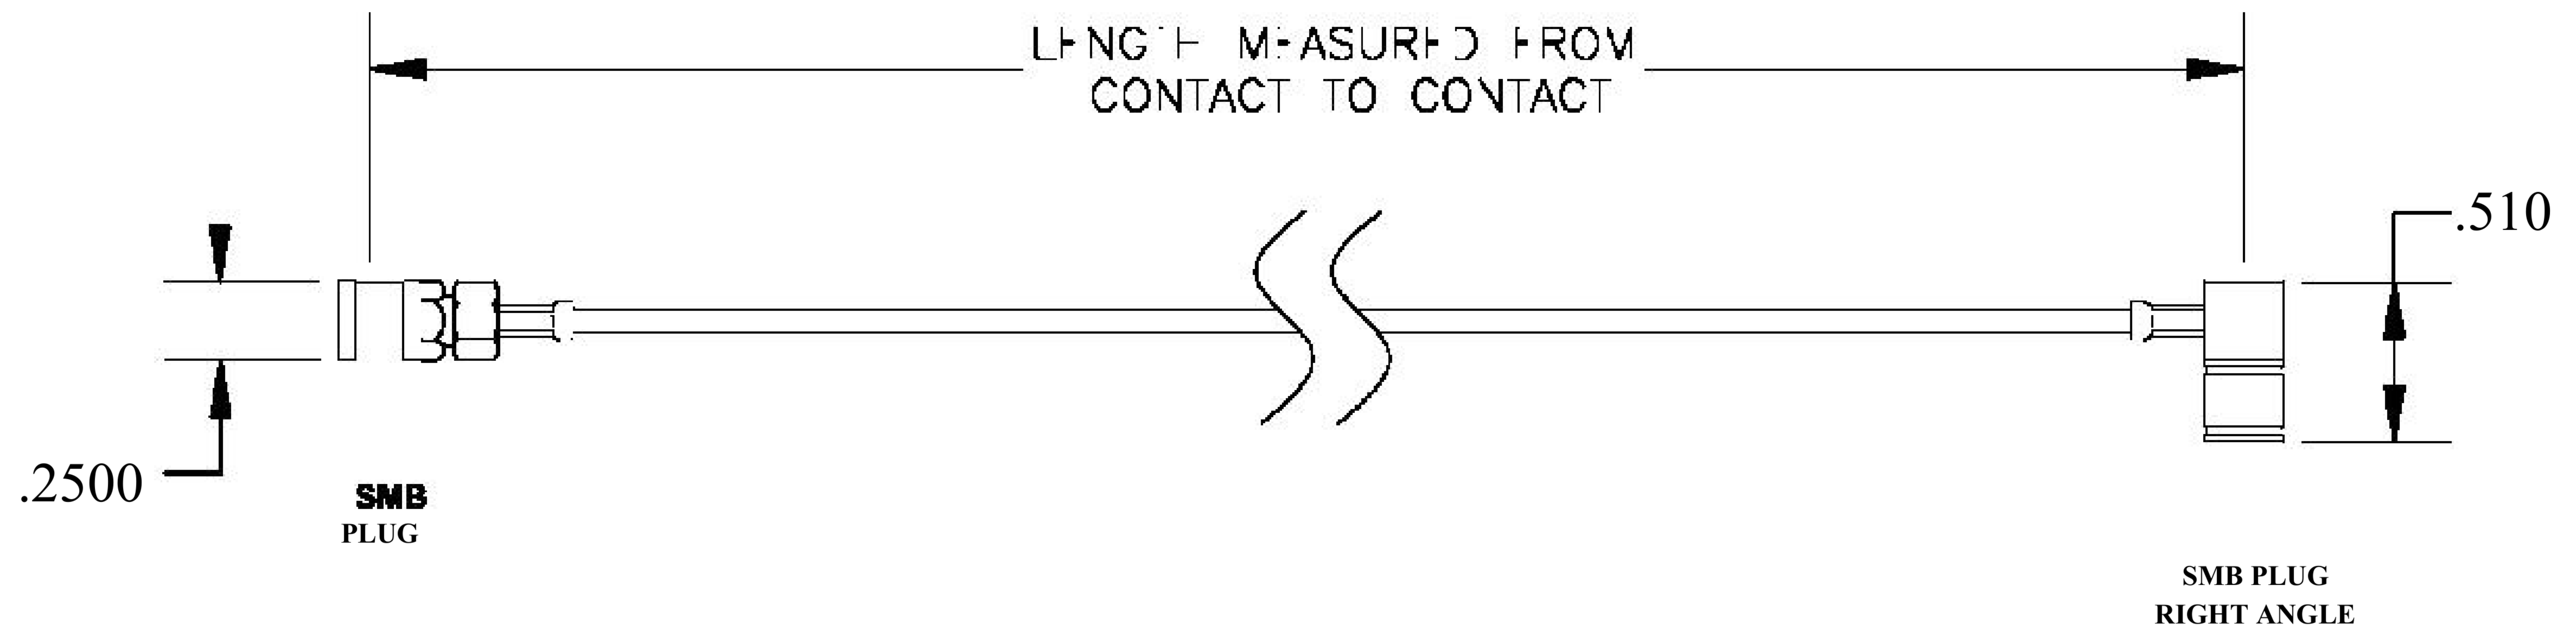

COMPONENTS	
SMB PLUG	50 OHM
SMB PLUG RIGHT ANGLE	50 OHM
RG196A/U	50 OHM

Standard Lengths	
-12	12-
-24	24"
-36	36"
■48	48 <sup>n</sup>
-60	60 <sup>M</sup>
-XXX	Custom Length in inches

8th Floor, Building 1, Yongfu Science and Technology Center Industrial Park, Nanzha District 5, Humen, 523900, Dongguan, Guangdong, China.

#### COAXIAL & FIBER OPTICS

DWG TITLE	ET30857	DES_	smb-plug-to-smb-plug-right-angle-cable-12-inch-length-using-rg196-coax-0030852
SIZE A   FSCM NO. 53919   CAD FILE 073102   SCALE N/A		127	