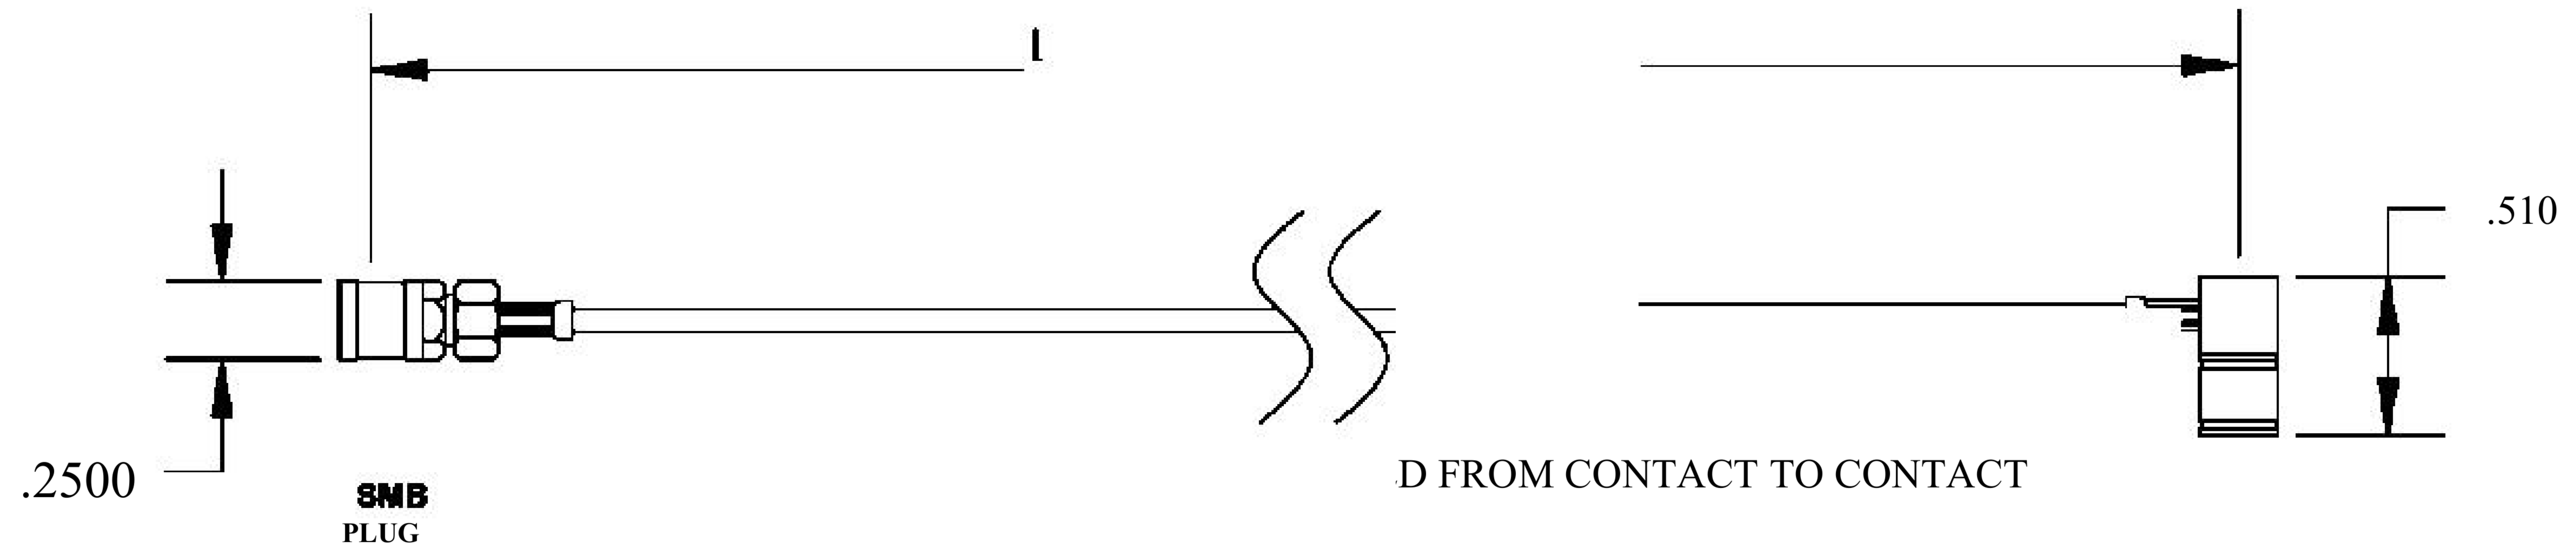

COMPONENTS	
SMB PLUG	50 OHM
SMB PLUG RIGHT ANGLE	50 OHM
RG196A/U	50 OHM

Standard Lengths	
■12	12"
-24	24"
-36	36"
-48	48 ^M
-60	60"
-XXX	Custom Length in inches

8th Floor, Building 1, Yongfu Science and Technology Center Industrial Park, Nanzha District 5, Humen, 523900, Dongguan, Guangdong, China.

Website: www.ebeestock.com

Email: sales@ebeestock.com

COAXIAL & FIBER OPTICS

DWG TITLE	ET30858	DES_	smb-plug-to-smb-plug-right-angle-cable-12-inch-length-using-rg196-coax-rohs-0030858
-----------	---------	------	---

SIZE A | FSCM NO. 53919 | CAD FILE 073102 | SCALE N/A |

127

NOTES:

1. UNLESS OTHERWISE SPECIFIED ALL DIMENSIONS ARE NOMINAL.
2. ALL SPECIFICATIONS ARE SUBJECT TO CHANGE WITHOUT NOTICE AT ANY TIME.