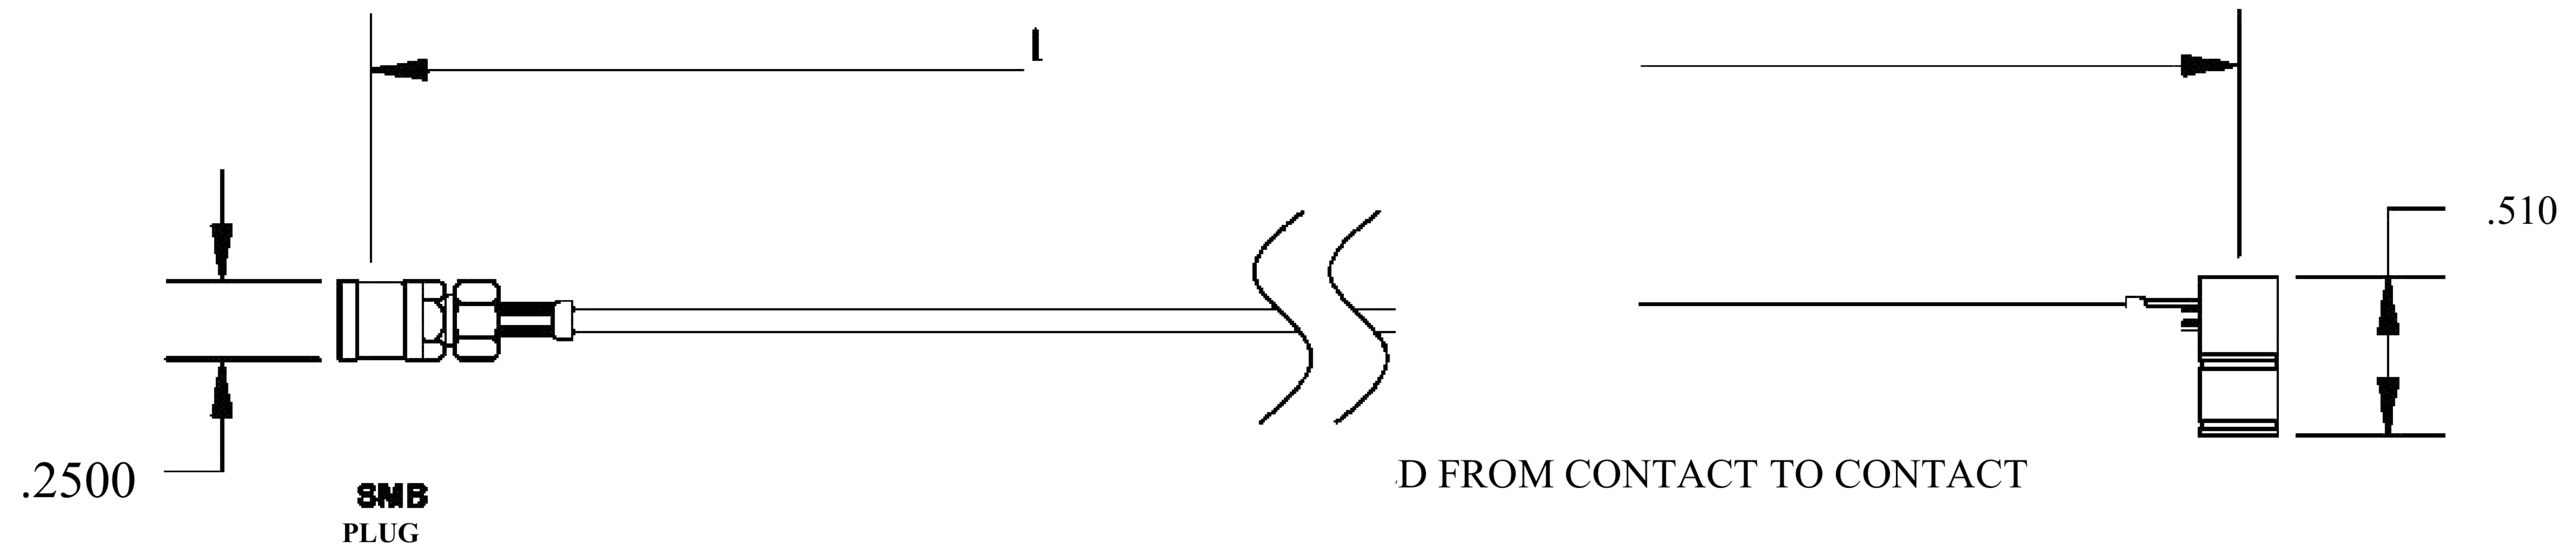

COMPONENTS	
SMB PLUG	50 OHM
SMB PLUG RIGHT ANGLE	50 OHM
RG196A/U	50 OHM

Standard Lengths	
■12	12"
-24	24"
-36	36"
-48	48 <sup>M</sup>
-60	60"
-XXX	Custom Length in inches

8th Floor, Building 1, Yongfu Science and Technology Center Industrial Park, Nanzha District 5, Humen, 523900, Dongguan, Guangdong, China.

### COAXIAL & FIBER OPTICS

DWG TITLE ET30859	DES_ smb-plug-to-smb-plug-right-angle-cable-12-inch-length-using-rg196-coax-rohs-0030858
----------------------	---

SIZE A | FSCM NO. 53919 | CAD FILE 073102 | SCALE N/A | 127