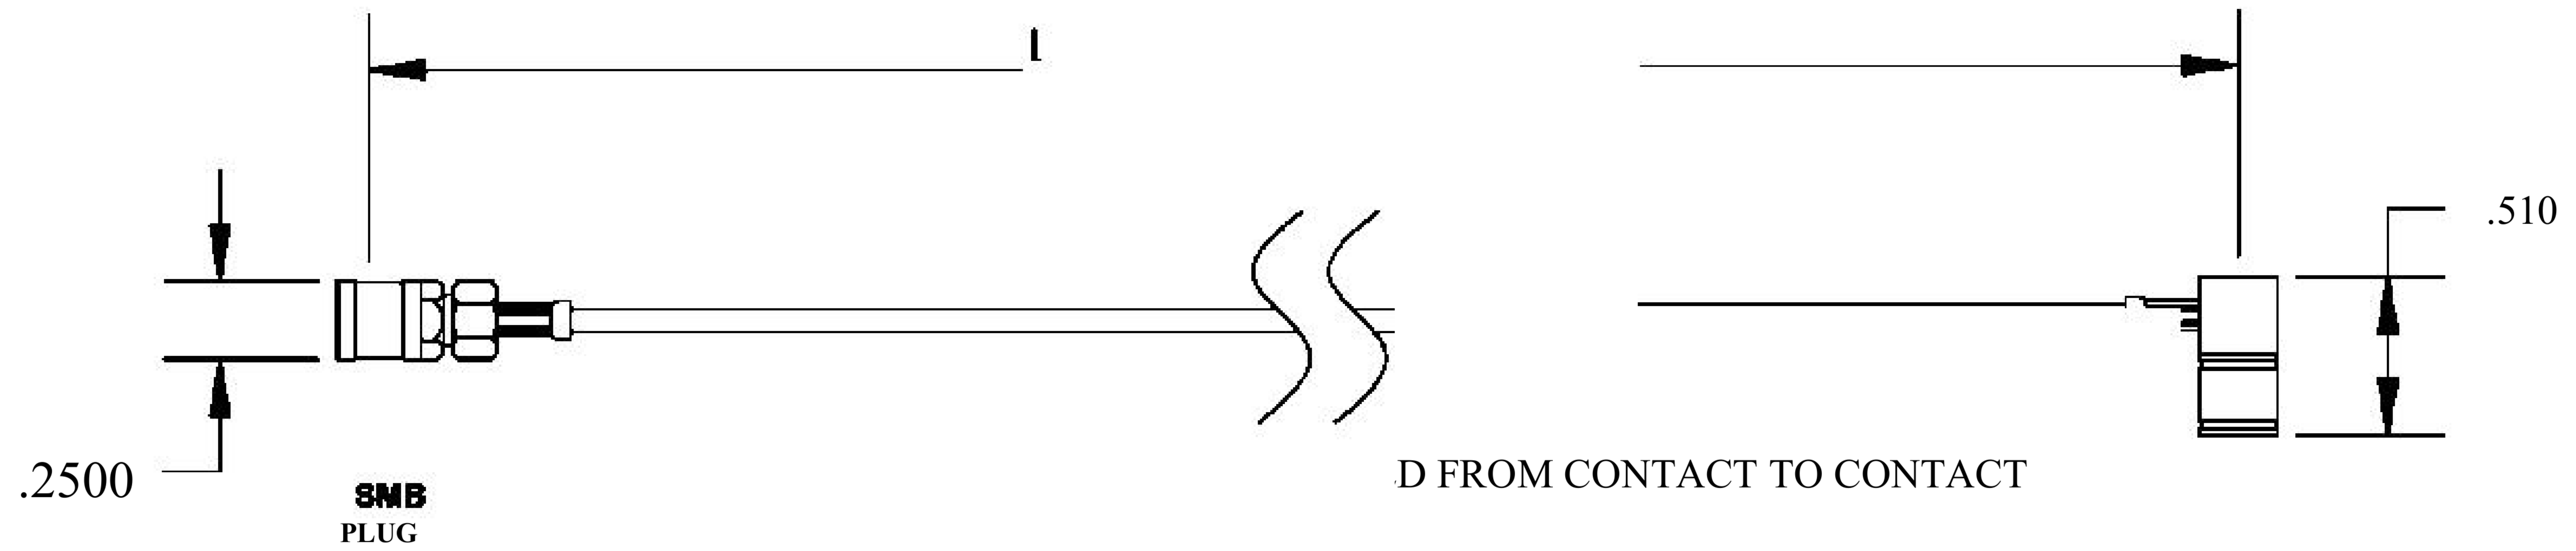

COMPONENTS	
SMB PLUG	50 OHM
SMB PLUG RIGHT ANGLE	50 OHM
RG196A/U	50 OHM

Standard Lengths	
■12	12"
-24	24"
-36	36"
-48	48 ^M
-60	60"
-XXX	Custom Length in inches

8th Floor, Building 1, Yongfu Science and Technology Center Industrial Park, Nanzha District 5, Humen, 523900, Dongguan, Guangdong, China.

Website: www.ebeestock.com

Email: sales@ebeestock.com

COAXIAL & FIBER OPTICS

DWG TITLE	ET30860	DES_	smb-plug-to-smb-plug-right-angle-cable-12-inch-length-using-rg196-coax-rohs-0030858
-----------	---------	------	---

SIZE A | FSCM NO. 53919 | CAD FILE 073102 | SCALE N/A | 127

NOTES:

- UNLESS OTHERWISE SPECIFIED ALL DIMENSIONS ARE NOMINAL.
- ALL SPECIFICATIONS ARE SUBJECT TO CHANGE WITHOUT NOTICE AT ANY TIME.