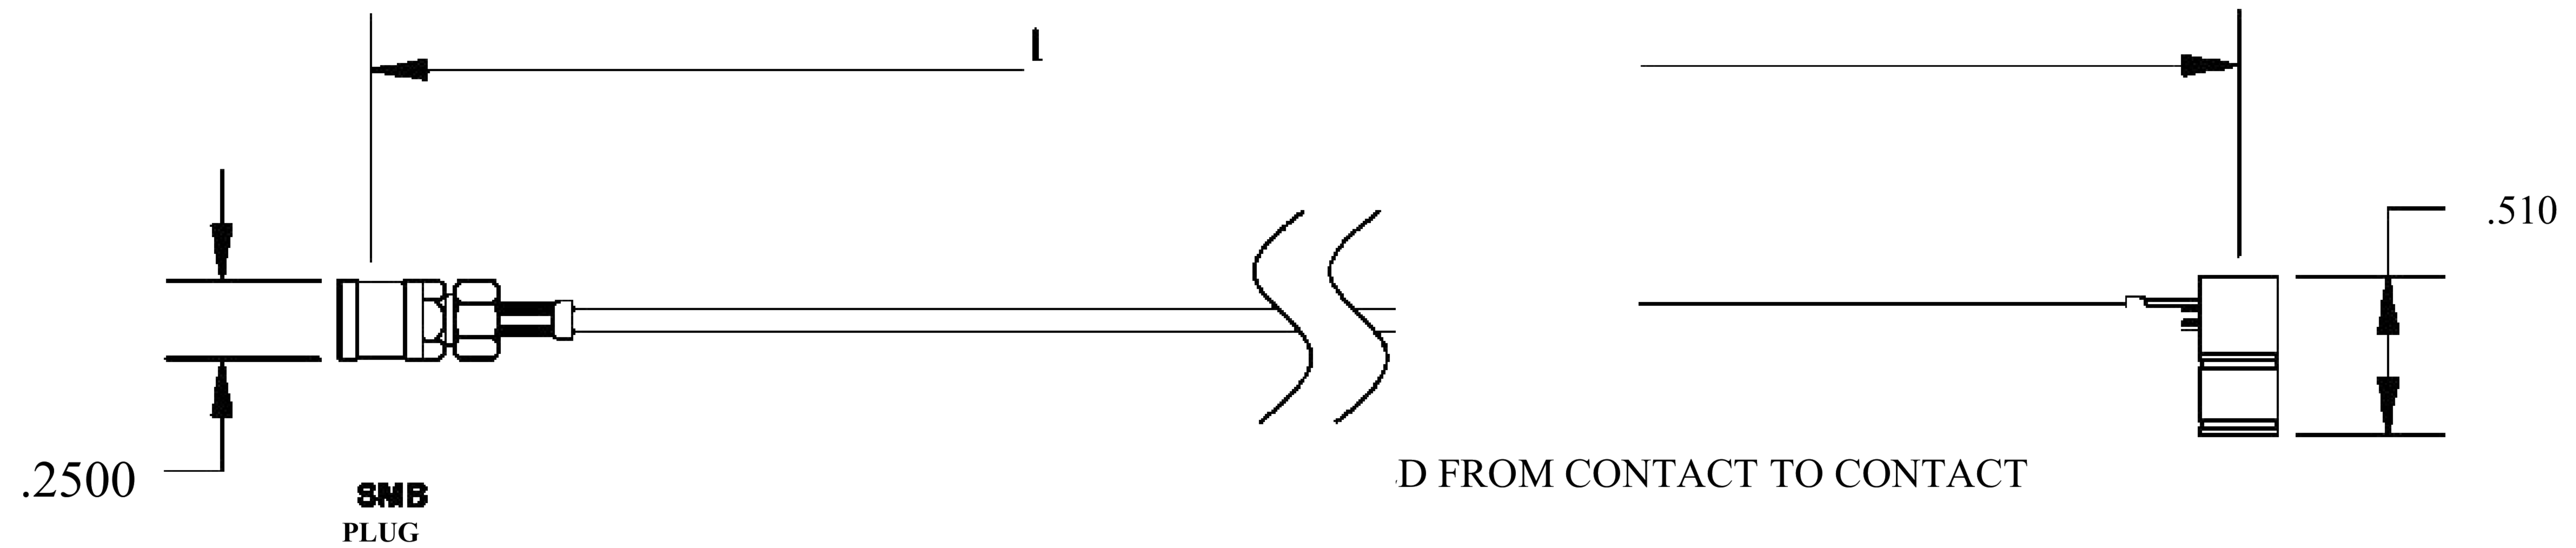

COMPONENTS	
SMB PLUG	50 OHM
SMB PLUG RIGHT ANGLE	50 OHM
RG196A/U	50 OHM

Standard Lengths	
■12	12"
-24	24"
-36	36"
-48	48"
-60	60"
-XXX	Custom Length in inches

8th Floor, Building 1, Yongfu Science and Technology Center Industrial Park, Nanzha District 5, Humen, 523900, Dongguan, Guangdong, China.

Website: www.ebeestock.com

Email: sales@ebeestock.com

COAXIAL & FIBER OPTICS

DWG TITLE	ET30861	DES_	smb-plug-to-smb-plug-right-angle-cable-12-inch-length-using-rg196-coax-rohs-0030858
-----------	---------	------	-------------------------------------------------------------------------------------

SIZE A | FSCM NO. 53919 | CAD FILE 073102 | SCALE N/A |

127

NOTES:

1. UNLESS OTHERWISE SPECIFIED ALL DIMENSIONS ARE NOMINAL.
2. ALL SPECIFICATIONS ARE SUBJECT TO CHANGE WITHOUT NOTICE AT ANY TIME.