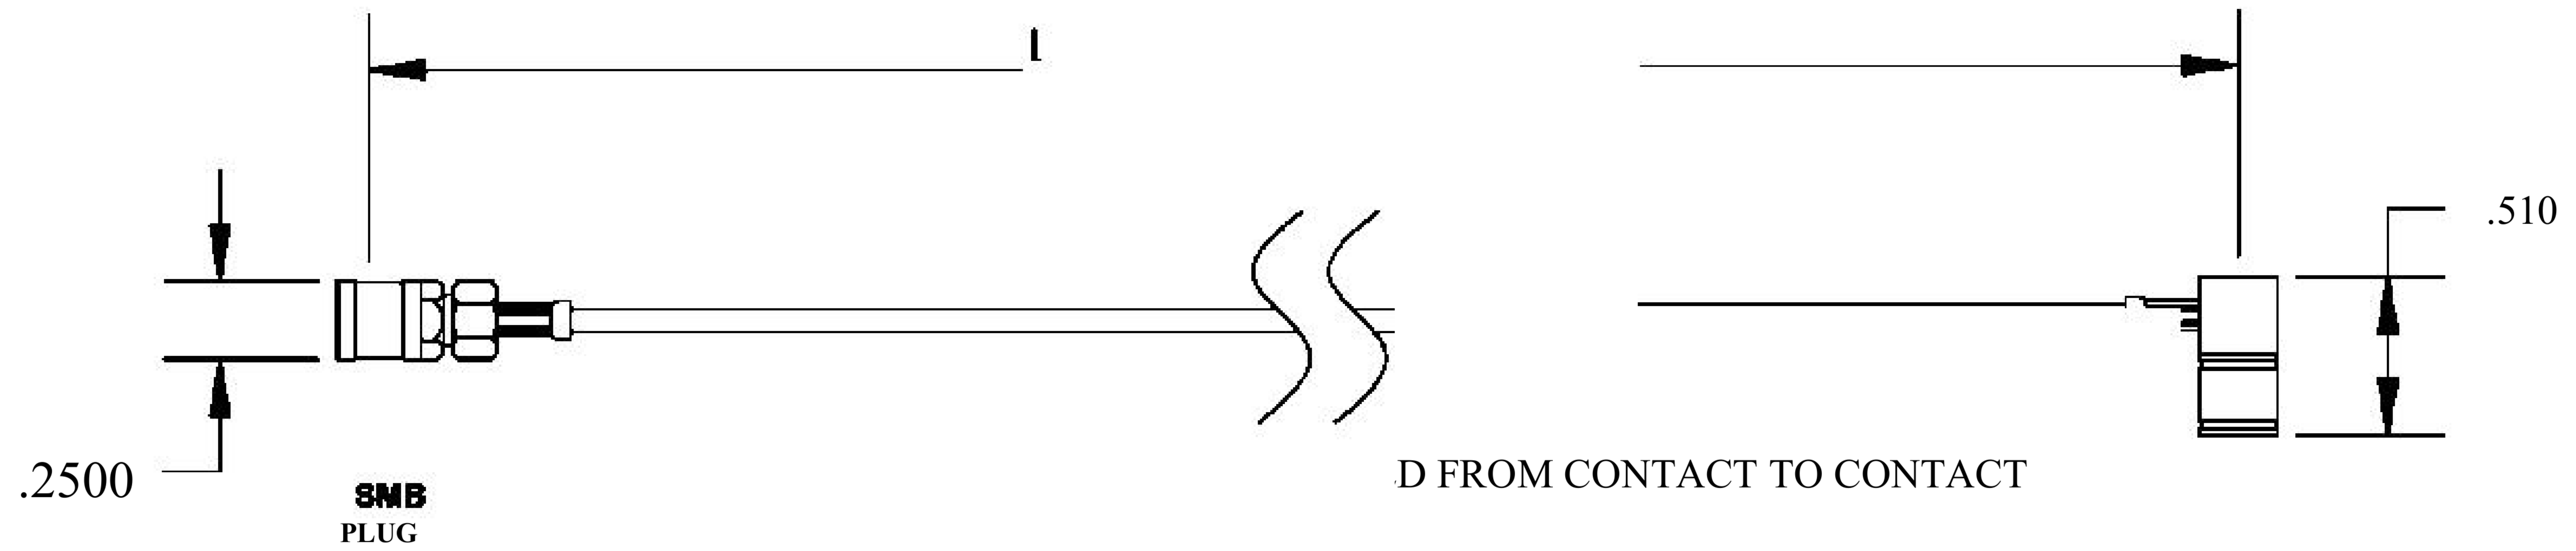

| COMPONENTS | |
|----------------------|--------|
| SMB PLUG | 50 OHM |
| SMB PLUG RIGHT ANGLE | 50 OHM |
| RG196A/U | 50 OHM |

| Standard Lengths | |
|------------------|-------------------------|
| ■12 | 12" |
| -24 | 24" |
| -36 | 36" |
| -48 | 48 ^M |
| -60 | 60" |
| -XXX | Custom Length in inches |

| | | | |
|-----------|---------|------|-------------------------------------------------------------------------------------|
| DWG TITLE | ET30862 | DES_ | smb-plug-to-smb-plug-right-angle-cable-12-inch-length-using-rg196-coax-rohs-0030858 |
|-----------|---------|------|-------------------------------------------------------------------------------------|

SIZE A | FSCM NO. 53919 | CAD FILE 073102 | SCALE N/A | 127

NOTES:

- UNLESS OTHERWISE SPECIFIED ALL DIMENSIONS ARE NOMINAL.
- ALL SPECIFICATIONS ARE SUBJECT TO CHANGE WITHOUT NOTICE AT ANY TIME.