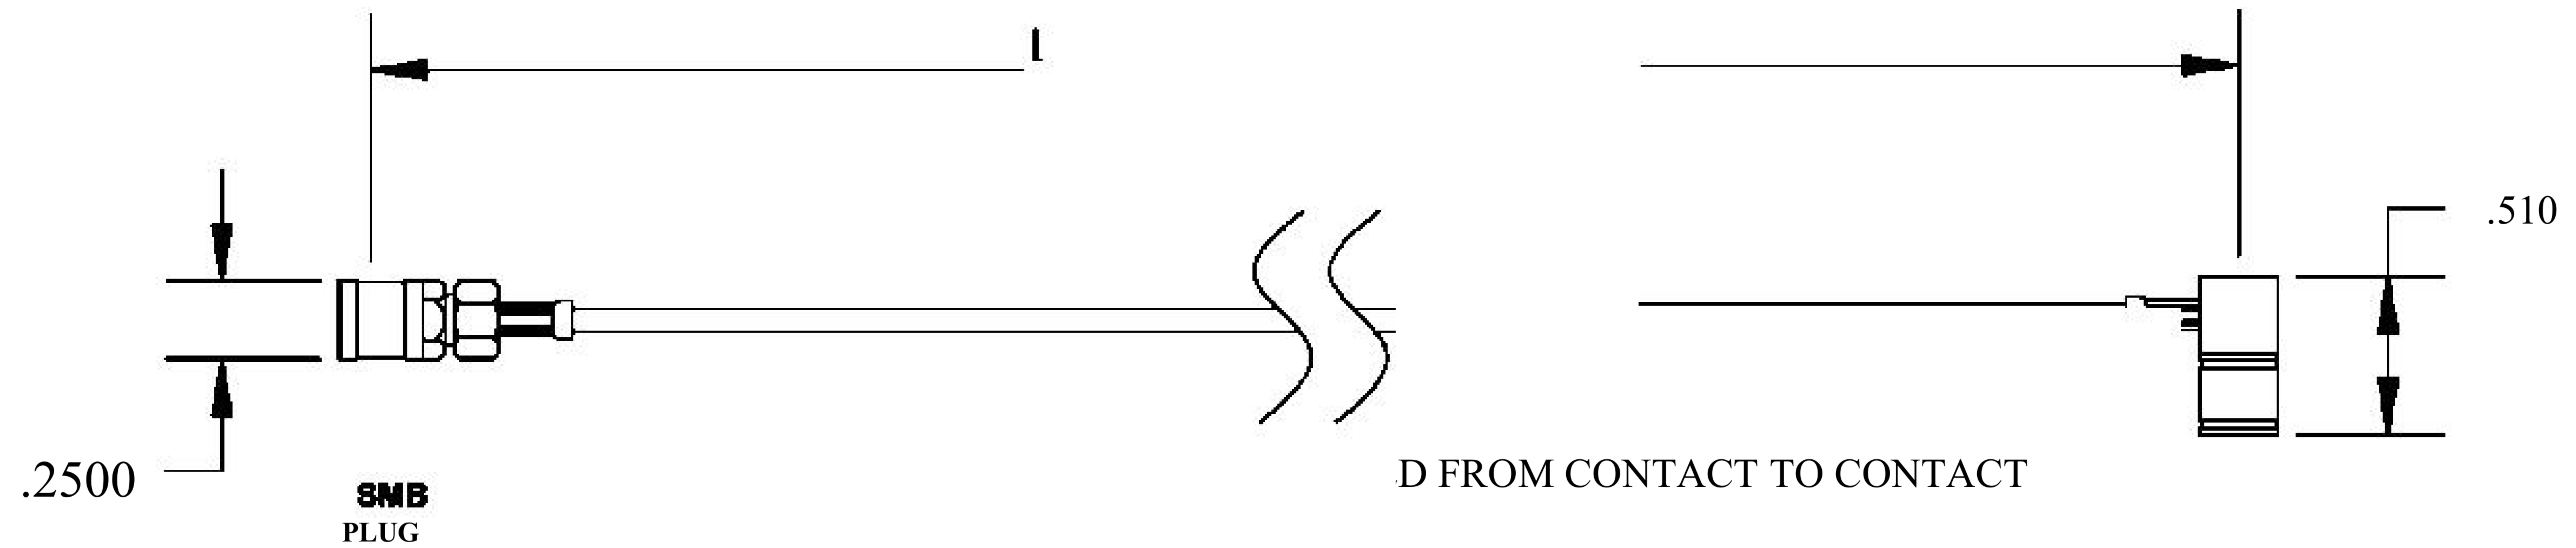

COMPONENTS	
SMB PLUG	50 OHM
SMB PLUG RIGHT ANGLE	50 OHM
RG196A/U	50 OHM

Standard Lengths	
■12	12"
-24	24"
-36	36"
-48	48"
-60	60"
-XXX	Custom Length in inches

8th Floor, Building 1, Yongfu Science and Technology Center Industrial Park, Nanzha District 5, Humen, 523900, Dongguan, Guangdong, China.

Website: www.ebeestock.com

Email: sales@ebeestock.com

COAXIAL & FIBER OPTICS

DWG TITLE	ET30863	DES_	smb-plug-to-smb-plug-right-angle-cable-12-inch-length-using-rg196-coax-rohs-0030858
-----------	---------	------	---

SIZE A | FSCM NO. 53919 | CAD FILE 073102 | SCALE N/A | 127

NOTES:

- UNLESS OTHERWISE SPECIFIED ALL DIMENSIONS ARE NOMINAL.
- ALL SPECIFICATIONS ARE SUBJECT TO CHANGE WITHOUT NOTICE AT ANY TIME.