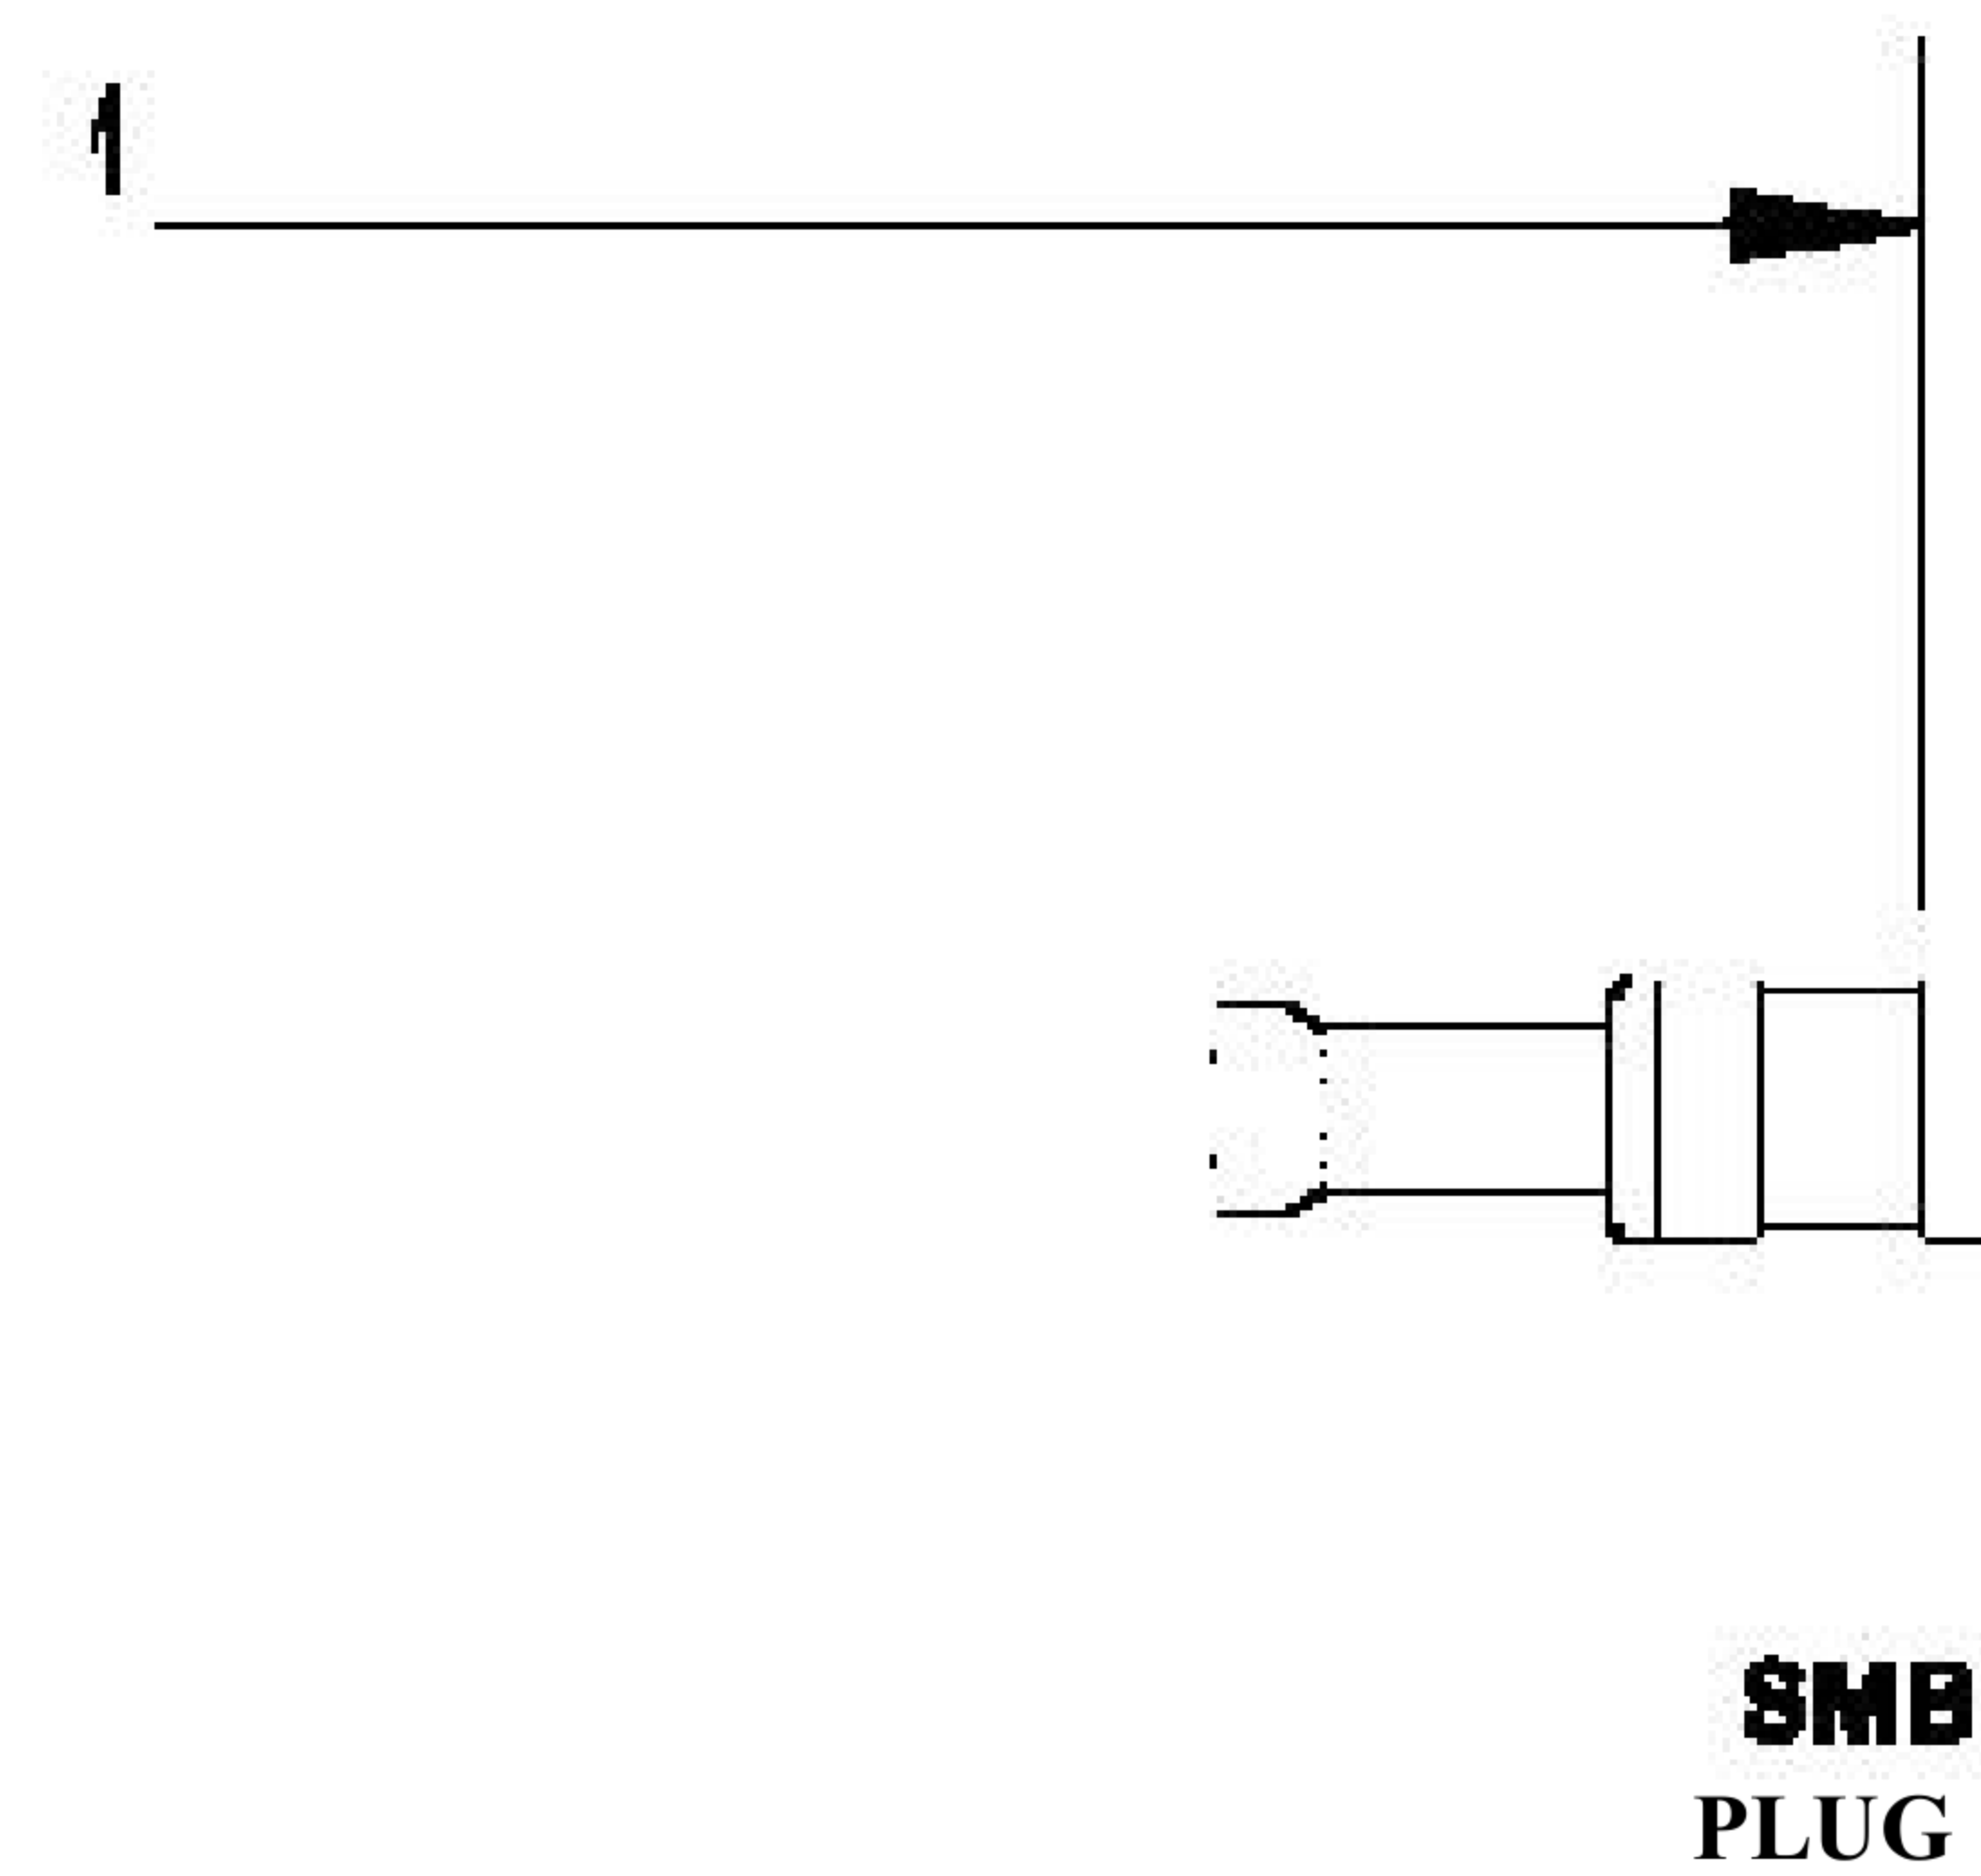

COMPONENTS	
SMB PLUG	50 OHM
SMB PLUG	50 OHM
RG188-DS	50 OHM

Standard Lengths	
-12	12-
-24	24"
-36	36"
■48	48"
-60	60 ^M
-XXX	Custom Length in inches

LENGTH MEASURED FROM

8th Floor, Building 1, Yongfu Science and Technology Center Industrial Park, Nanzha District 5, Humen, 523900, Dongguan, Guangdong, China.

Website: www.ebeestock.com

Email: sales@ebeestock.com

COAXIAL & FIBER OPTICS

DWG TITLE	ET30882	DES_	smb-plug-to-smb-plug-cable-12-inch-length-using-rg188-ds-coax-rohs-0030882
-----------	---------	------	--