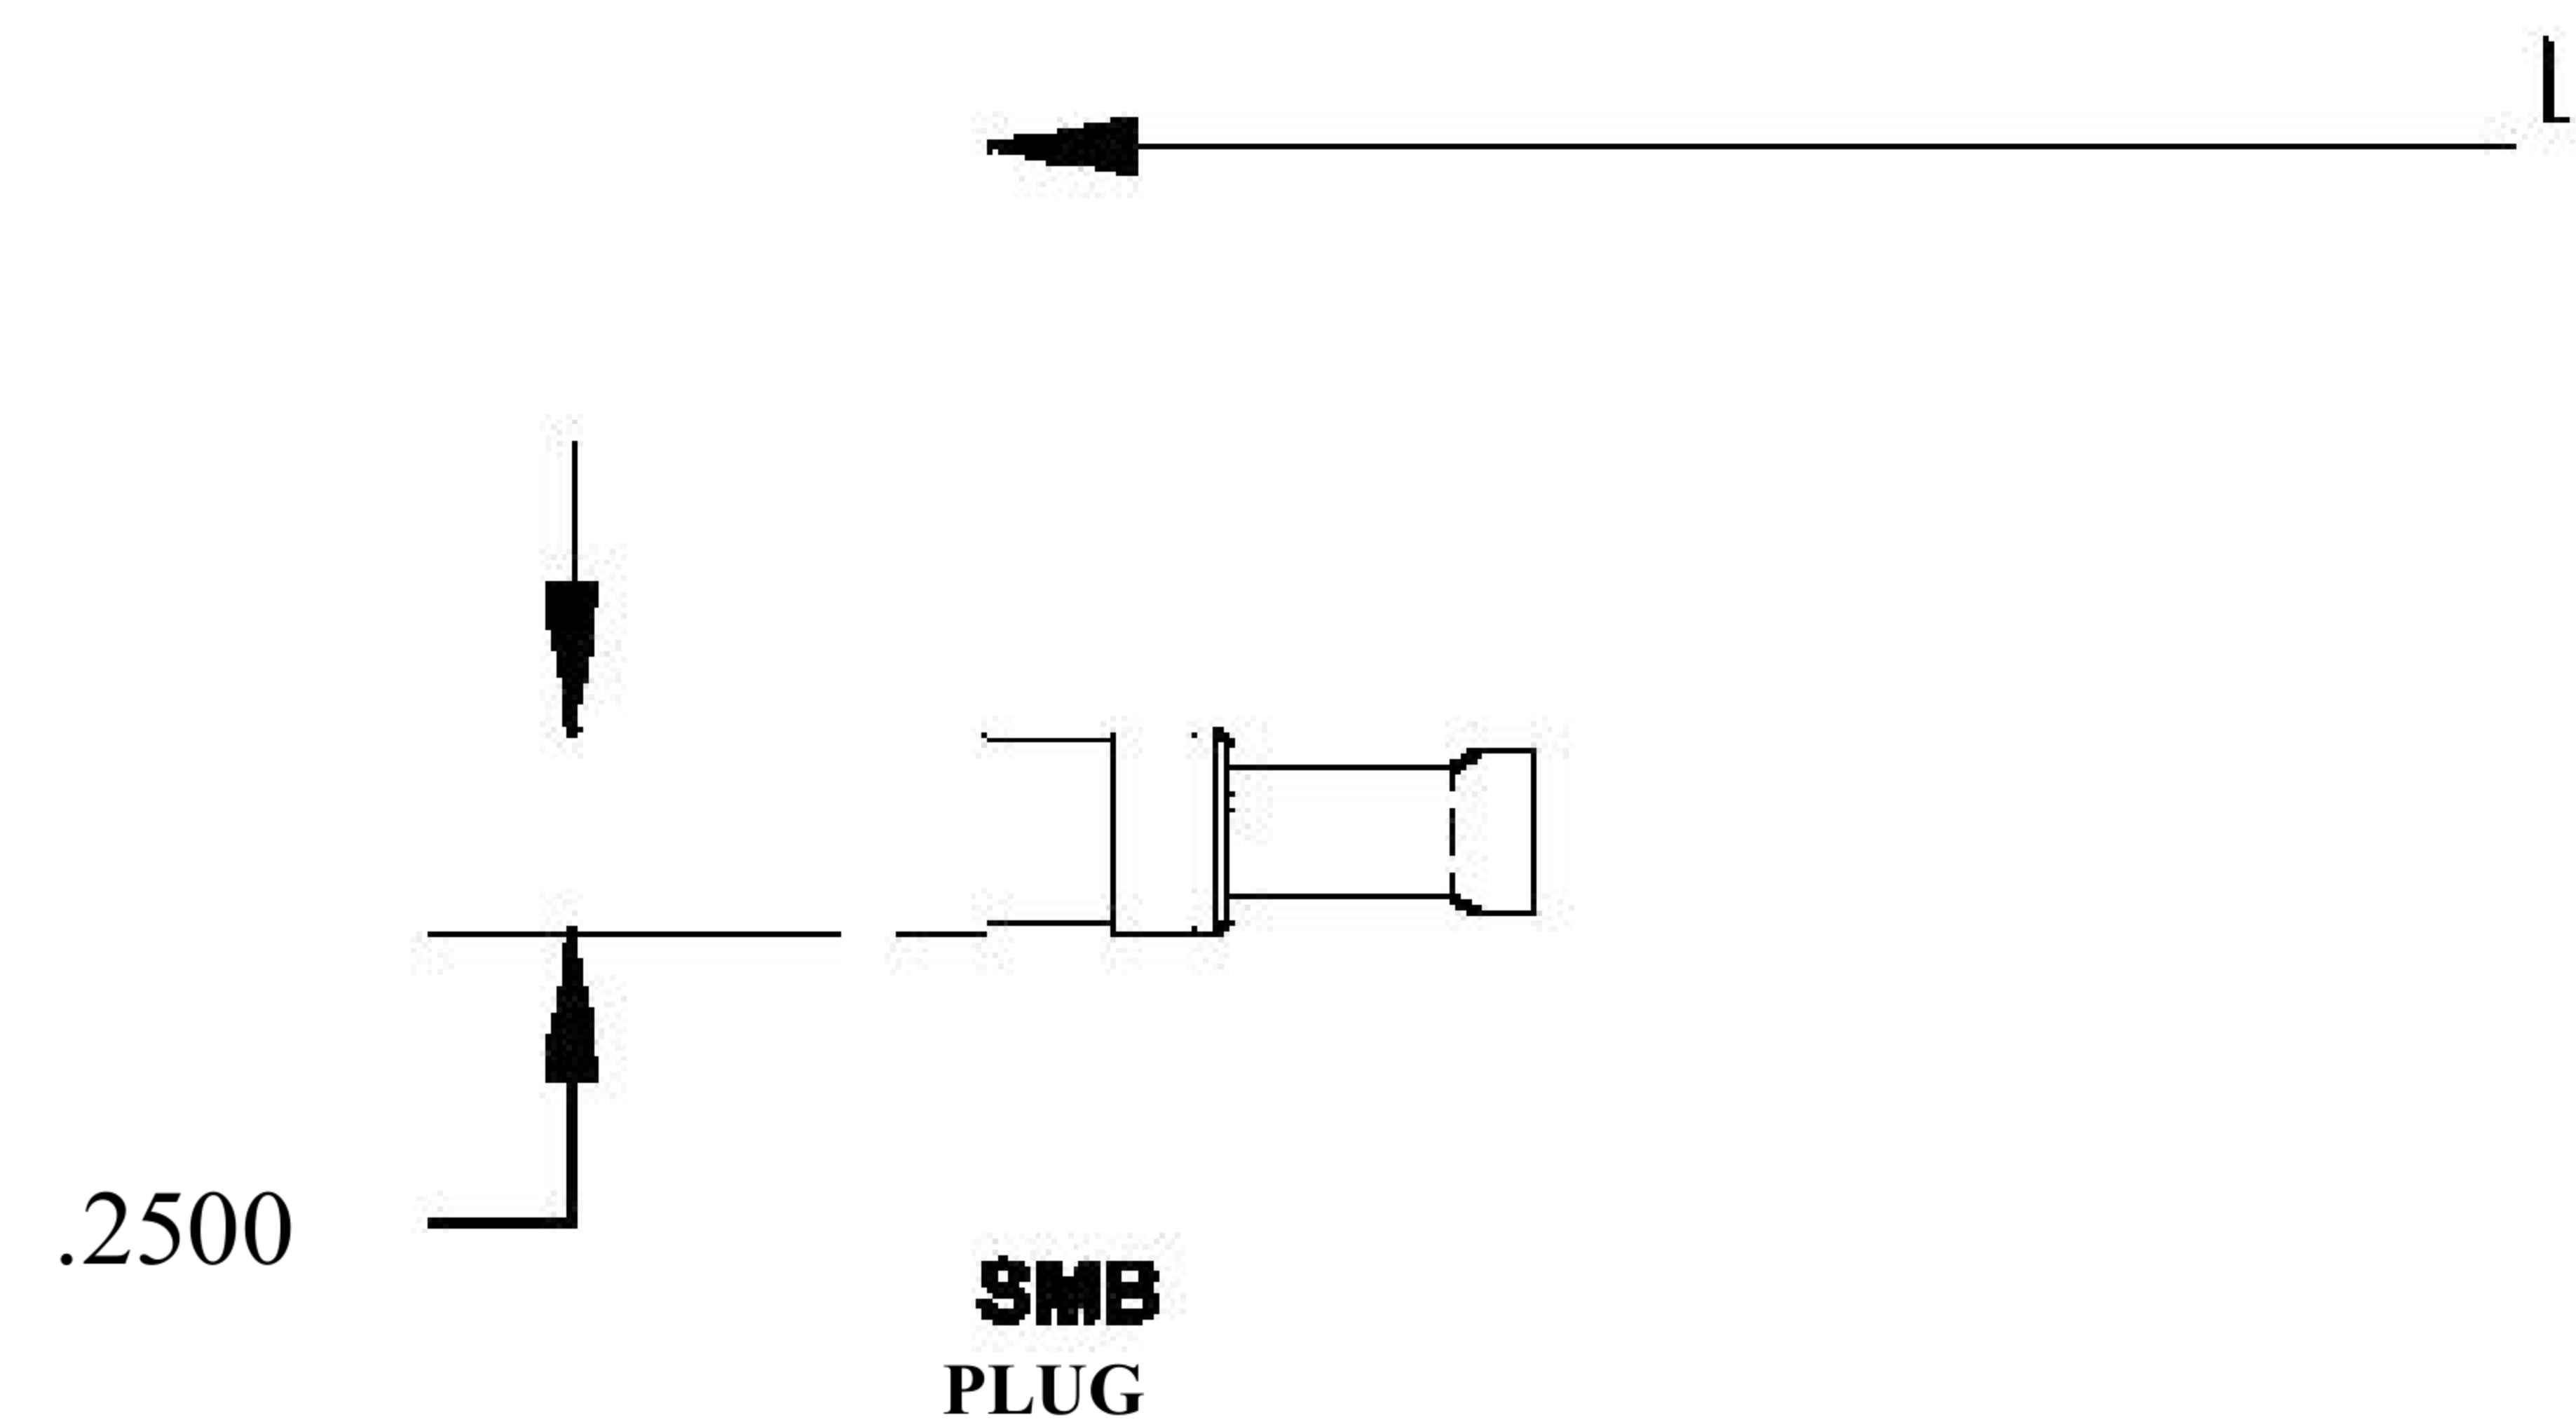

COMPONENTS	
SMB PLUG	50 OHM
SMB PLUG	50 OHM
RG188-DS	50 OHM

Standard Lengths	
-12	12-
-24	24"
-36	36"
■48	48"
-60	60 ^M
-XXX	Custom Length in inches

LENGTH MEASURED FROM

8th Floor, Building 1, Yongfu Science and Technology Center Industrial Park, Nanzha District 5, Humen, 523900, Dongguan, Guangdong, China.

Website: www.ebeestock.com

Email: sales@ebeestock.com

COAXIAL & FIBER OPTICS

DWG TITLE	ET30882	DES_	smb-plug-to-smb-plug-cable-12-inch-length-using-rg188-ds-coax-rohs-0030882
-----------	---------	------	--