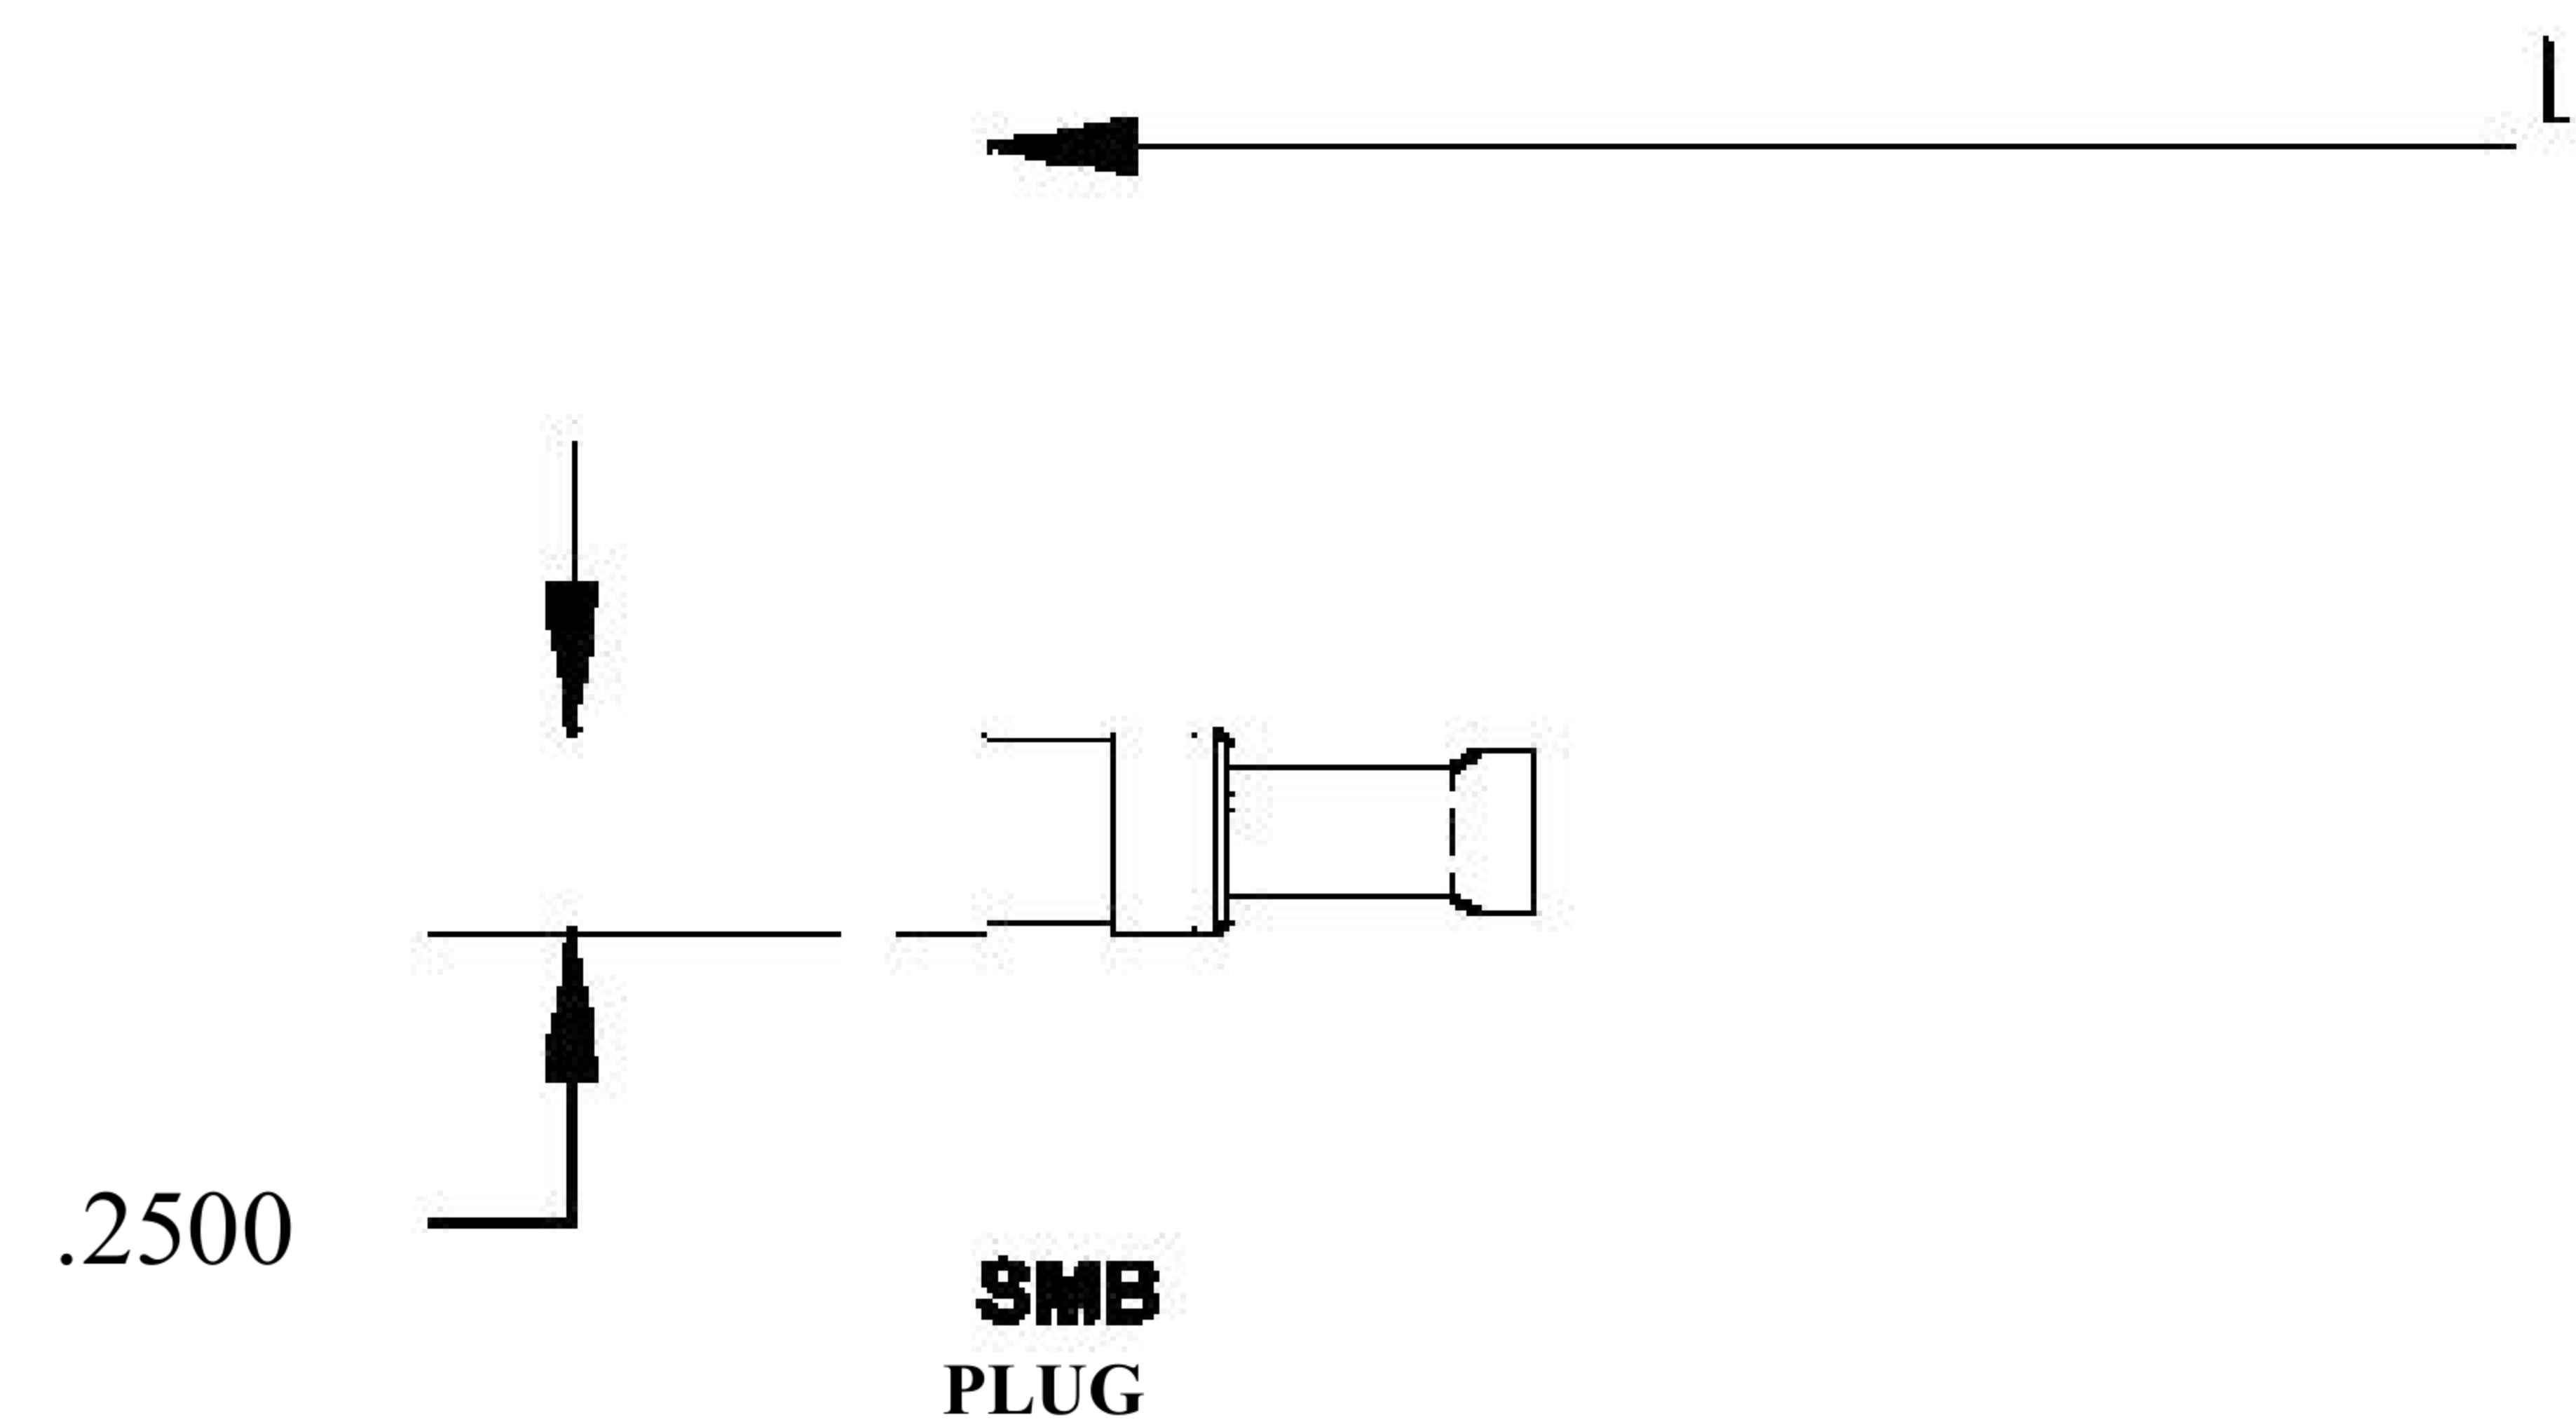

COMPONENTS	
SMB PLUG	50 OHM
SMB PLUG	50 OHM
RG188-DS	50 OHM

Standard Lengths	
-12	12-
-24	24"
-36	36"
■48	48"
-60	60 ^M
-XXX	Custom Length in inches

LENGTH MEASURED FROM

8th Floor, Building 1, Yongfu Science and Technology Center Industrial Park, Nanzha District 5, Humen, 523900, Dongguan, Guangdong, China.

Website: www.ebeestock.com

Email: sales@ebeestock.com

COAXIAL & FIBER OPTICS

DWG TITLE	ET30883	DES_	smb-plug-to-smb-plug-cable-12-inch-length-using-rg188-ds-coax-rohs-0030882
-----------	---------	------	--