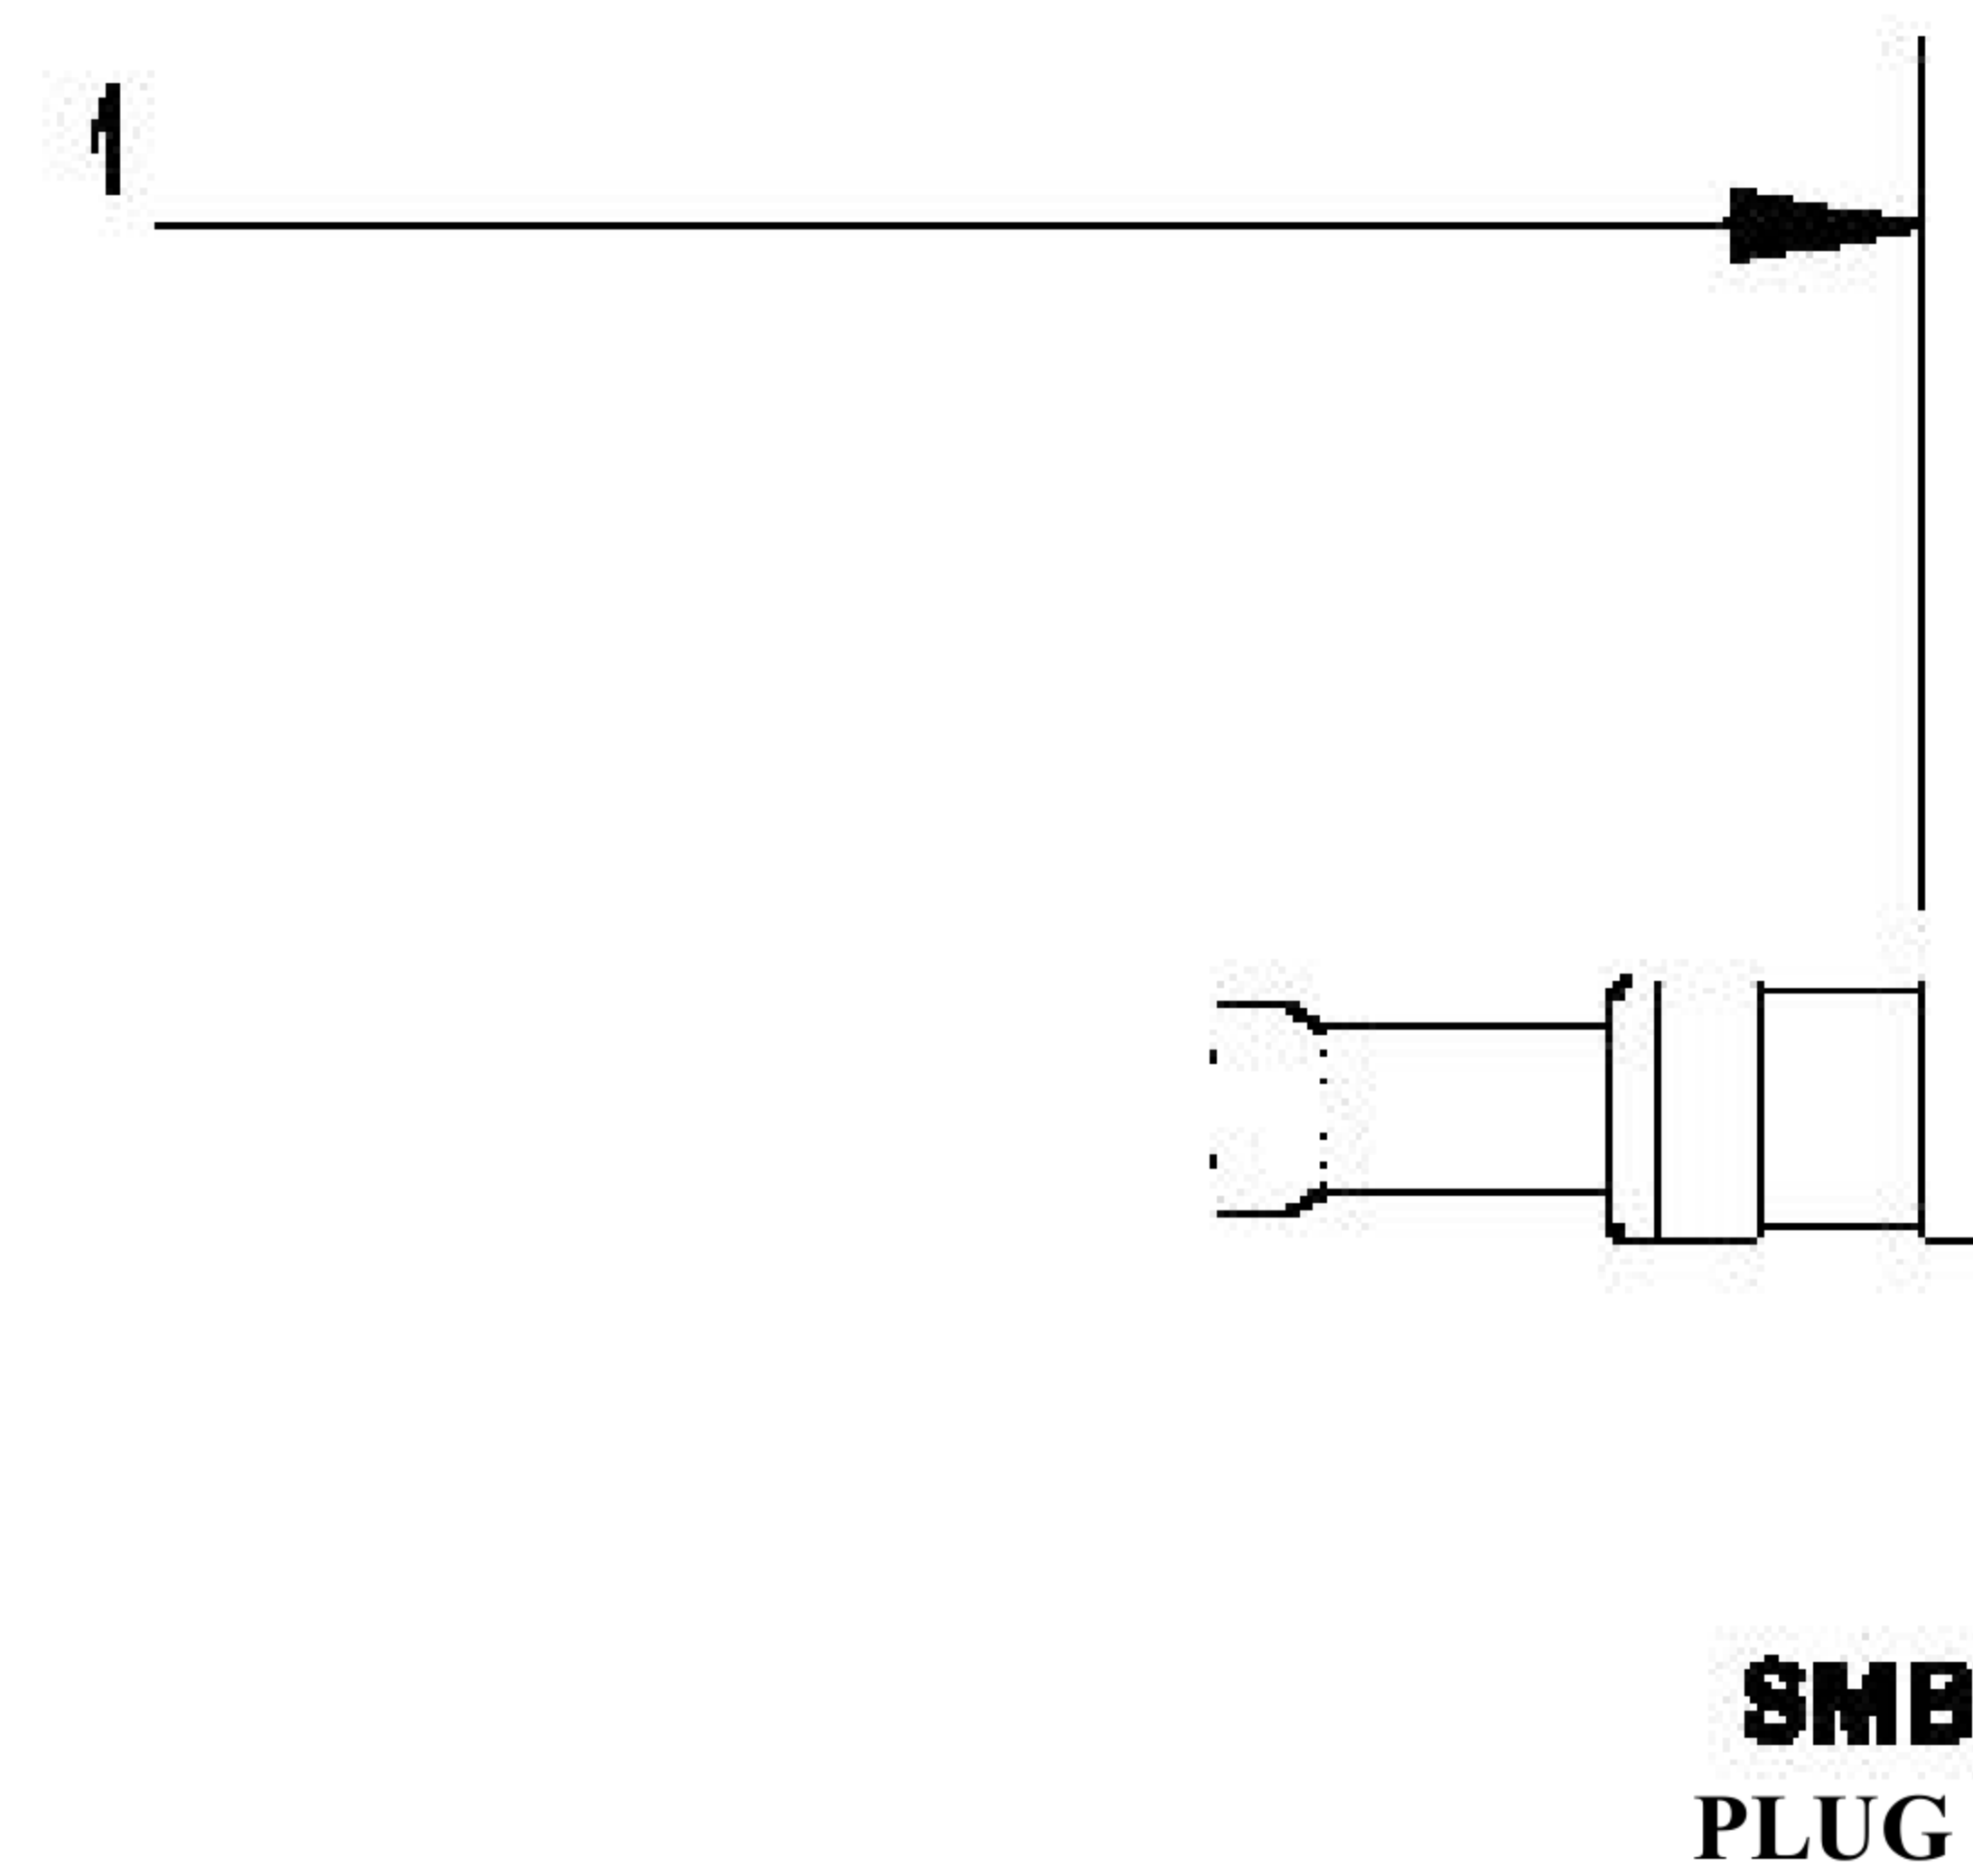

COMPONENTS	
SMB PLUG	50 OHM
SMB PLUG	50 OHM
RG188-DS	50 OHM

Standard Lengths	
-12	12-
-24	24"
-36	36"
■48	48"
-60	60 ^M
-XXX	Custom Length in inches

LENGTH MEASURED FROM

8th Floor, Building 1, Yongfu Science and Technology Center Industrial Park, Nanzha District 5, Humen, 523900, Dongguan, Guangdong, China.

Website: www.ebeestock.com

Email: sales@ebeestock.com

COAXIAL & FIBER OPTICS

DWG TITLE	ET30883	DES_	smb-plug-to-smb-plug-cable-12-inch-length-using-rg188-ds-coax-rohs-0030882
-----------	---------	------	--