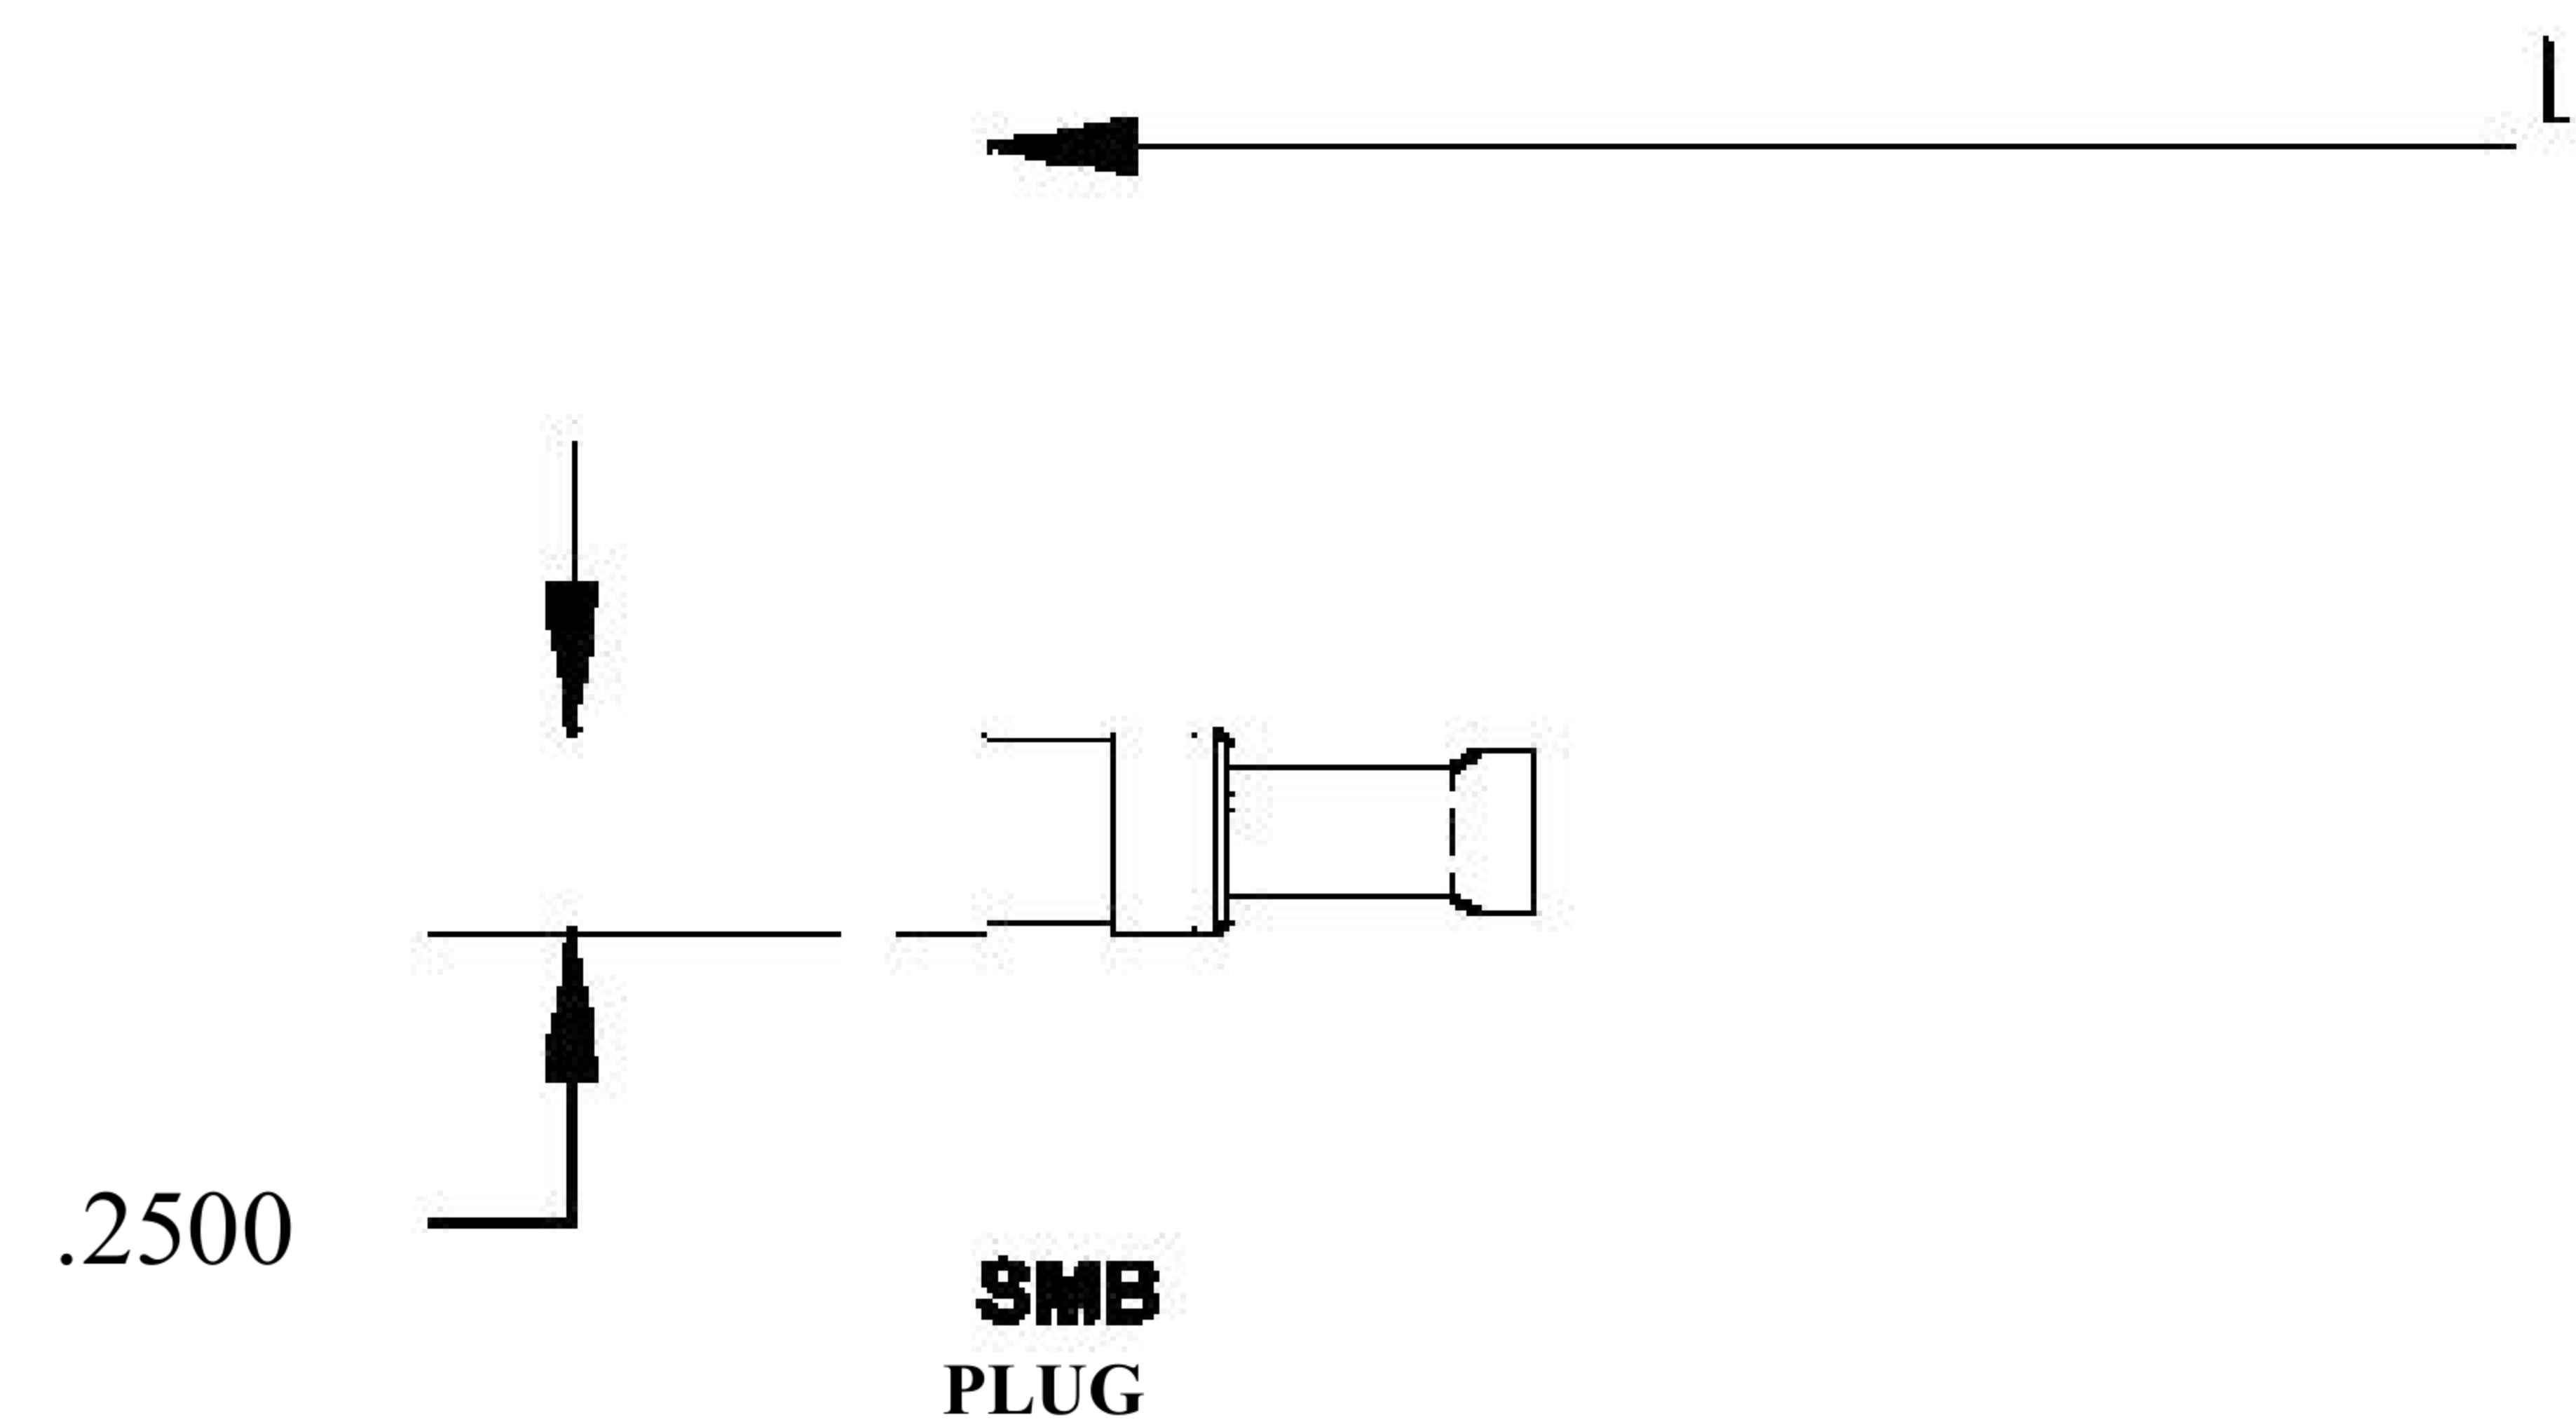

COMPONENTS	
SMB PLUG	50 OHM
SMB PLUG	50 OHM
RG188-DS	50 OHM

Standard Lengths	
-12	12-
-24	24"
-36	36"
■48	48"
-60	60 <sup>M</sup>
-XXX	Custom Length in inches

LENGTH MEASURED FROM

8th Floor, Building 1, Yongfu Science and Technology Center Industrial Park, Nanzha District 5, Humen, 523900, Dongguan, Guangdong, China.

Website: [www.ebeestock.com](http://www.ebeestock.com)

Email: [sales@ebeestock.com](mailto:sales@ebeestock.com)

COAXIAL & FIBER OPTICS

DWG TITLE	ET30884	DES_	smb-plug-to-smb-plug-cable-12-inch-length-using-rg188-ds-coax-rohs-0030882
SIZE A   FSCM NO. 53919   CAD FILE 073102   SCALE N/A			127