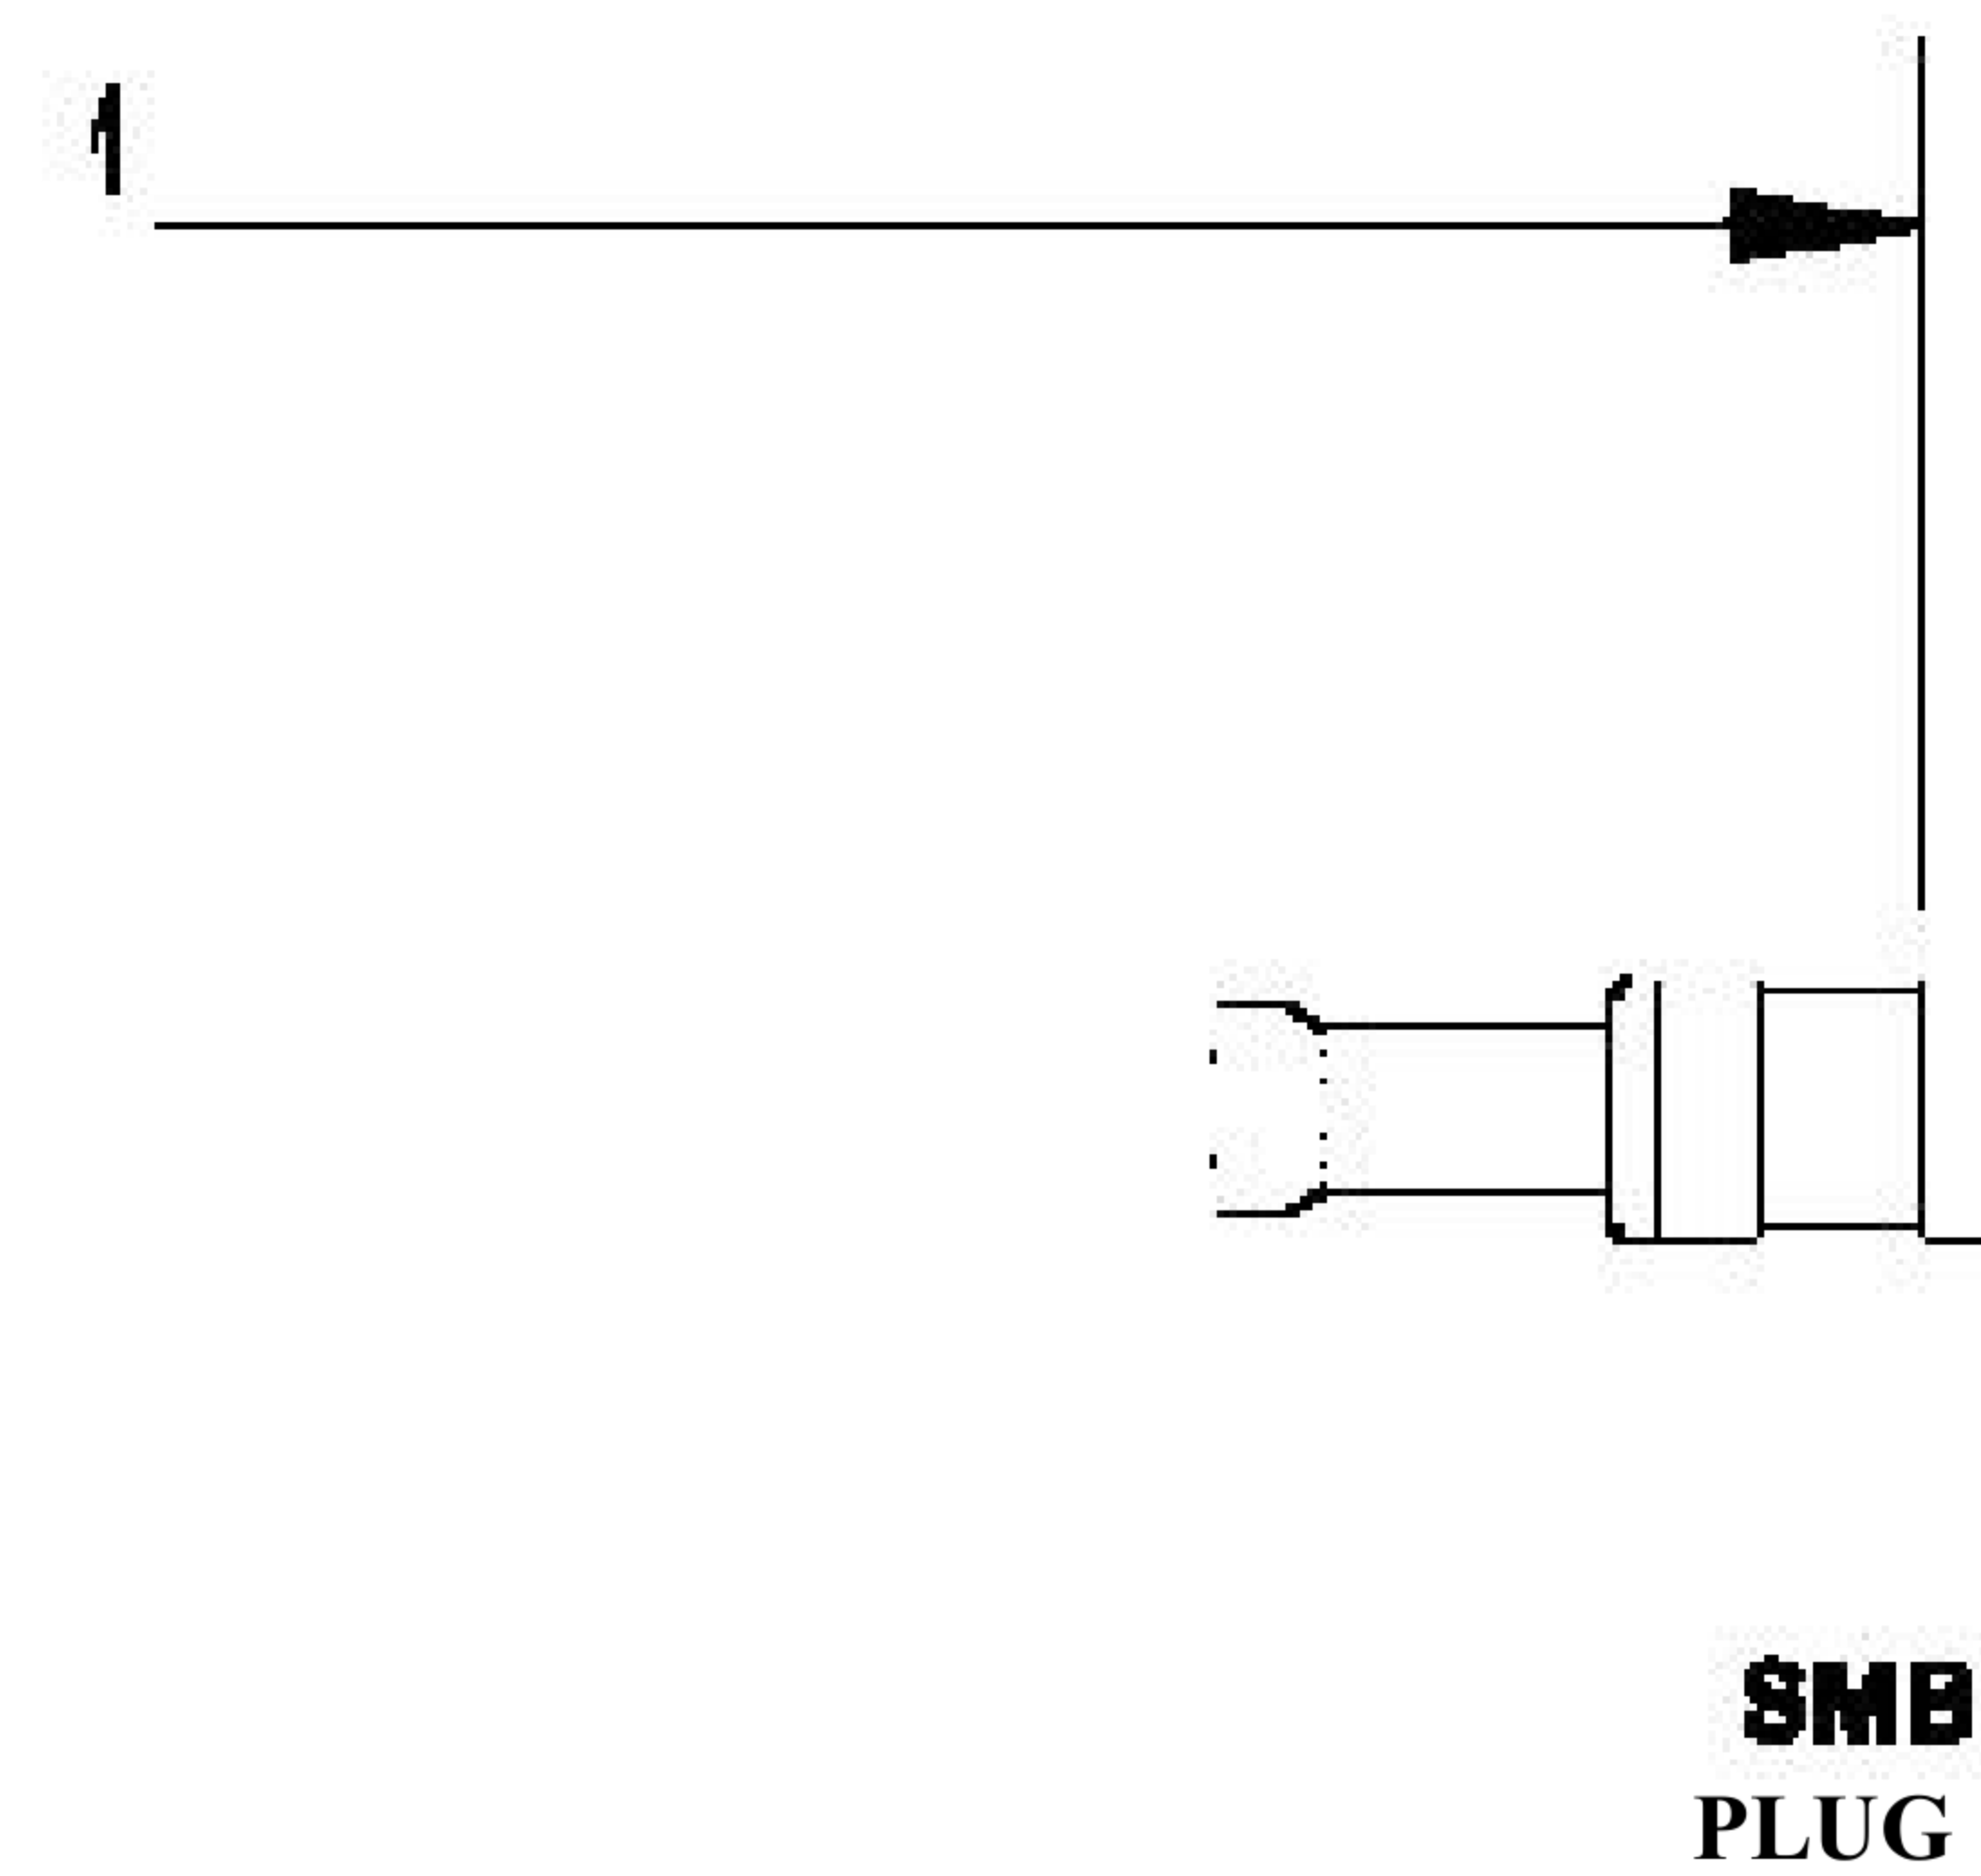

COMPONENTS	
SMB PLUG	50 OHM
SMB PLUG	50 OHM
RG188-DS	50 OHM

Standard Lengths	
-12	12-
-24	24"
-36	36"
■48	48"
-60	60 <sup>M</sup>
-XXX	Custom Length in inches

LENGTH MEASURED FROM

8th Floor, Building 1, Yongfu Science and Technology Center Industrial Park, Nanzha District 5, Humen, 523900, Dongguan, Guangdong, China.

Website: [www.ebeestock.com](http://www.ebeestock.com)

Email: [sales@ebeestock.com](mailto:sales@ebeestock.com)

COAXIAL & FIBER OPTICS

DWG TITLE	ET30884	DES_	smb-plug-to-smb-plug-cable-12-inch-length-using-rg188-ds-coax-rohs-0030882
SIZE A   FSCM NO. 53919   CAD FILE 073102   SCALE N/A			127