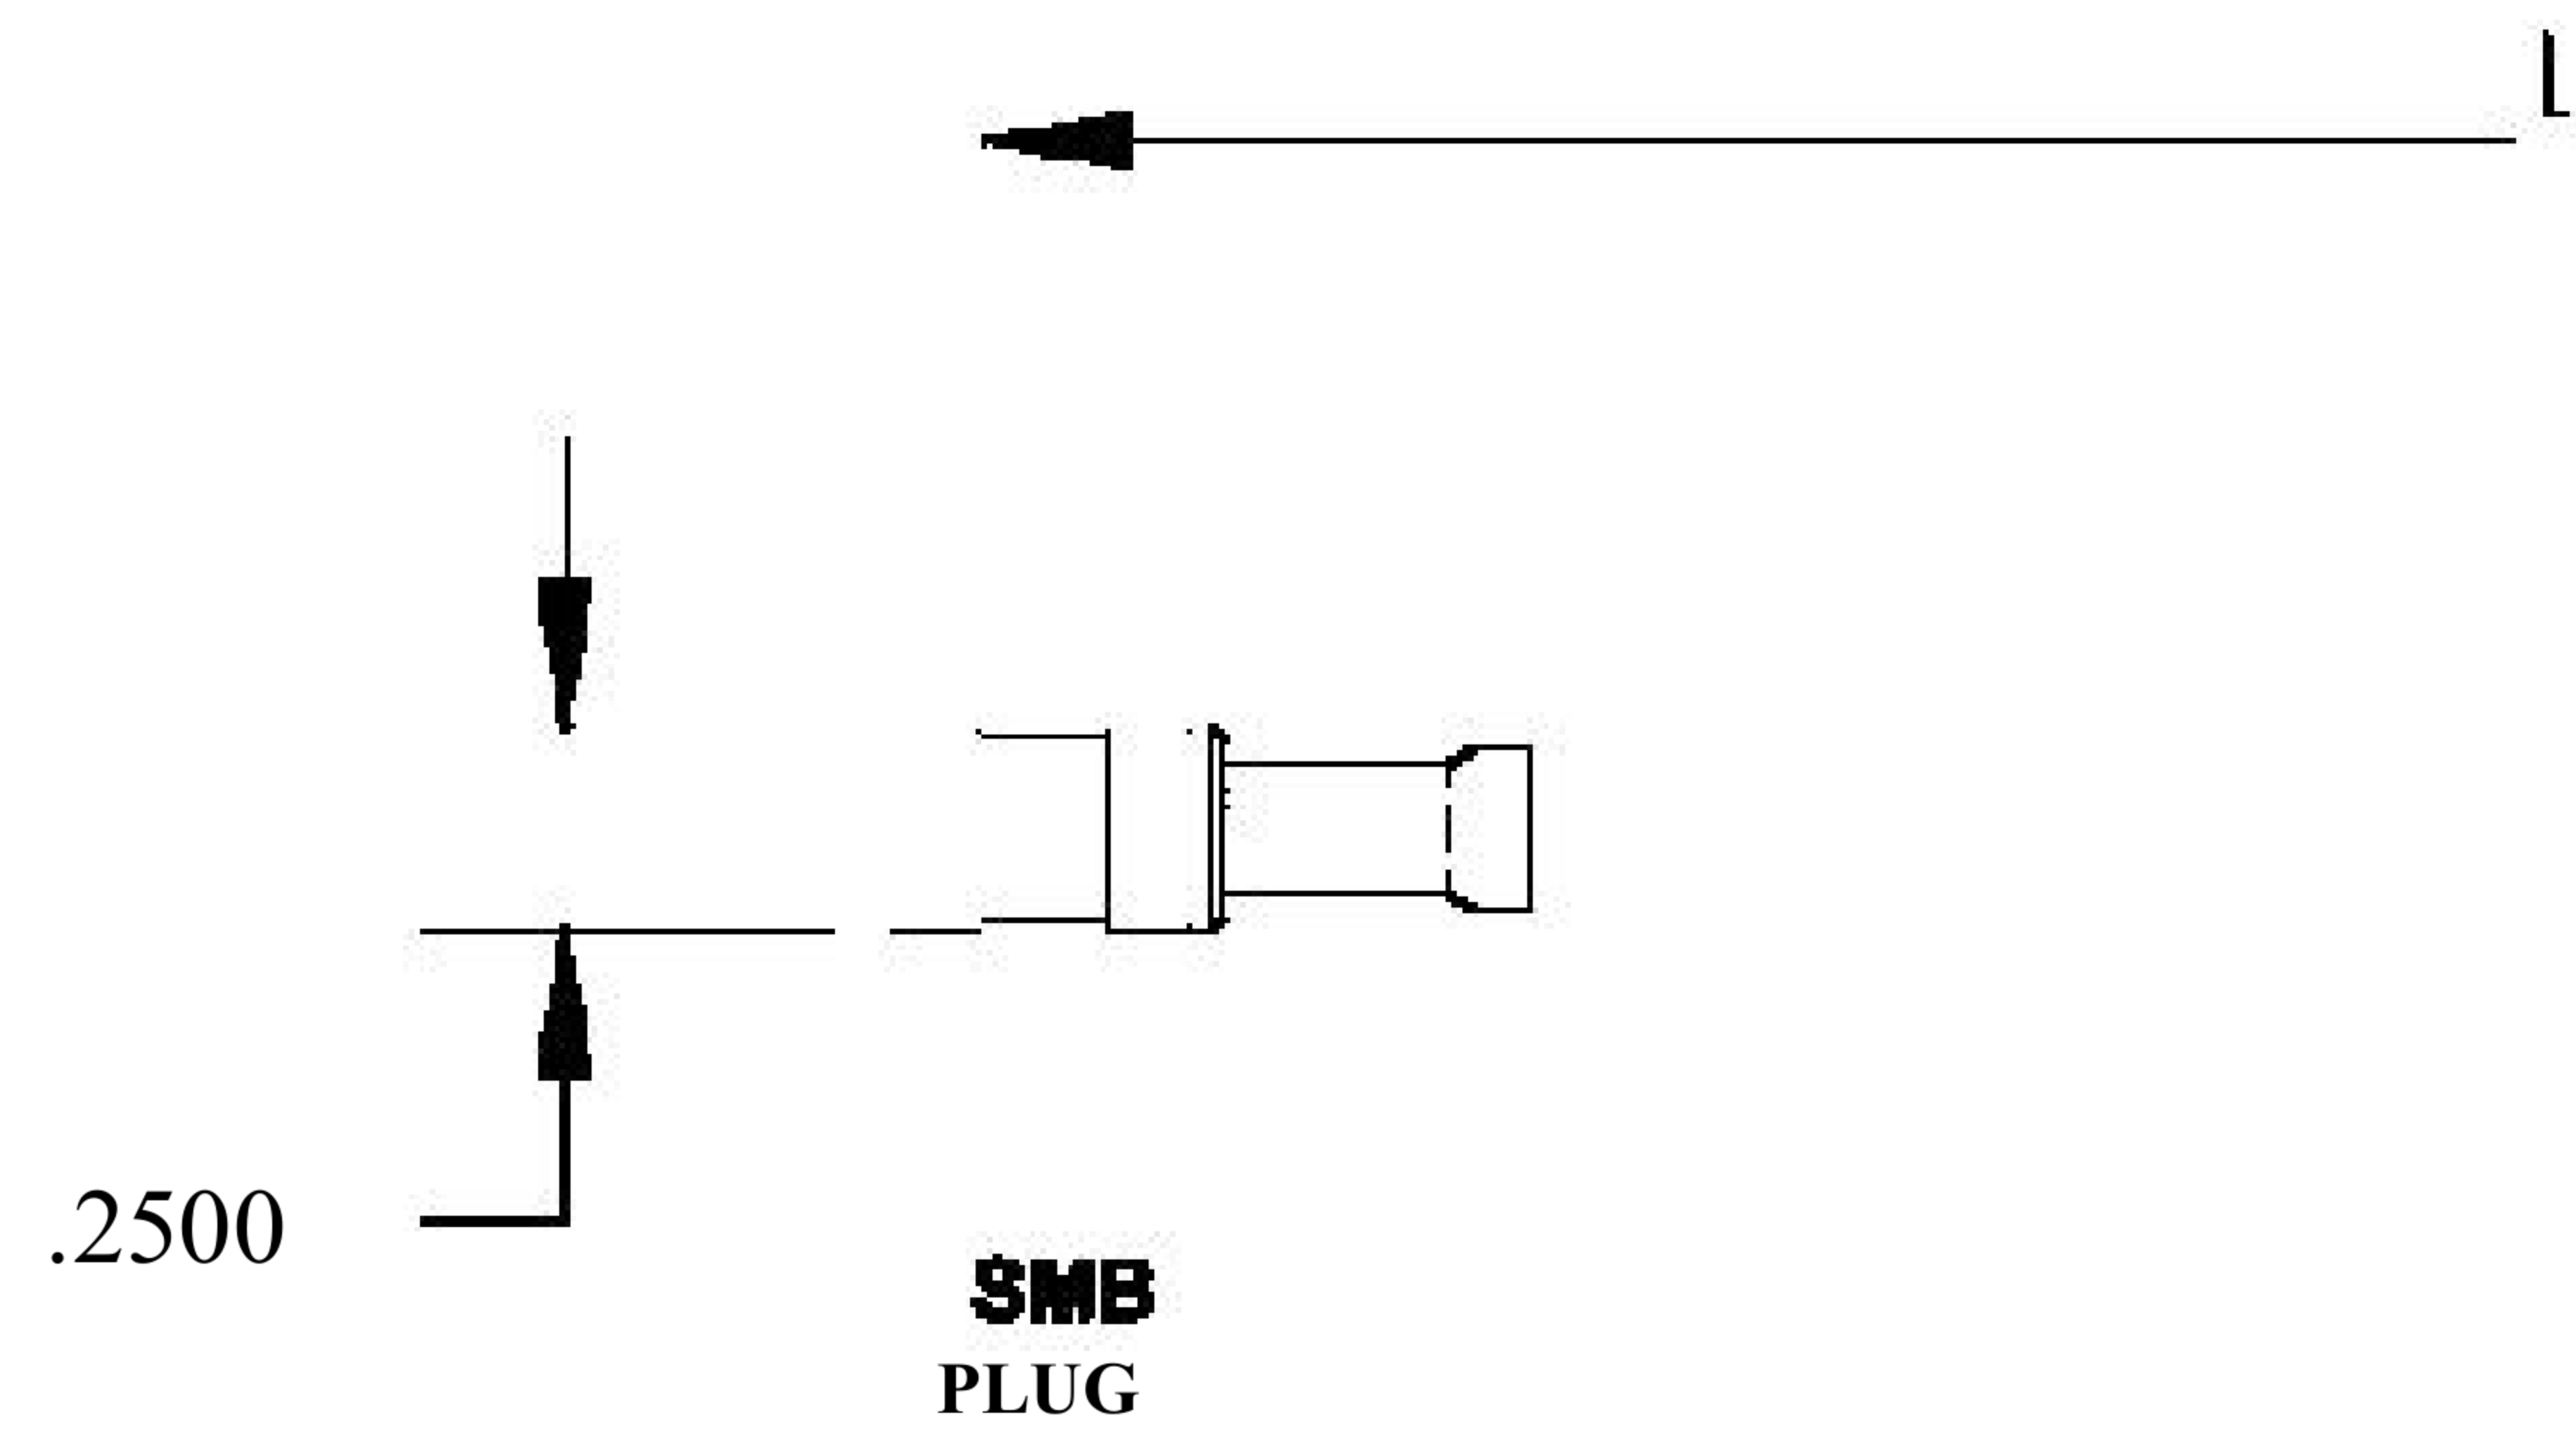

COMPONENTS	
SMB PLUG	50 OHM
SMB PLUG	50 OHM
RG188-DS	50 OHM

Standard Lengths	
-12	12-
-24	24"
-36	36"
■48	48"
-60	60 <sup>M</sup>
-XXX	Custom Length in inches

LENGTH MEASURED FROM

8th Floor, Building 1, Yongfu Science and Technology Center Industrial Park, Nanzha District 5, Humen, 523900, Dongguan, Guangdong, China.

Website: [www.ebeestock.com](http://www.ebeestock.com)

Email: [sales@ebeestock.com](mailto:sales@ebeestock.com)

**COAXIAL & FIBER OPTICS**

DWG TITLE	ET30885	DES_	smb-plug-to-smb-plug-cable-12-inch-length-using-rg188-ds-coax-rohs-0030882
-----------	---------	------	--