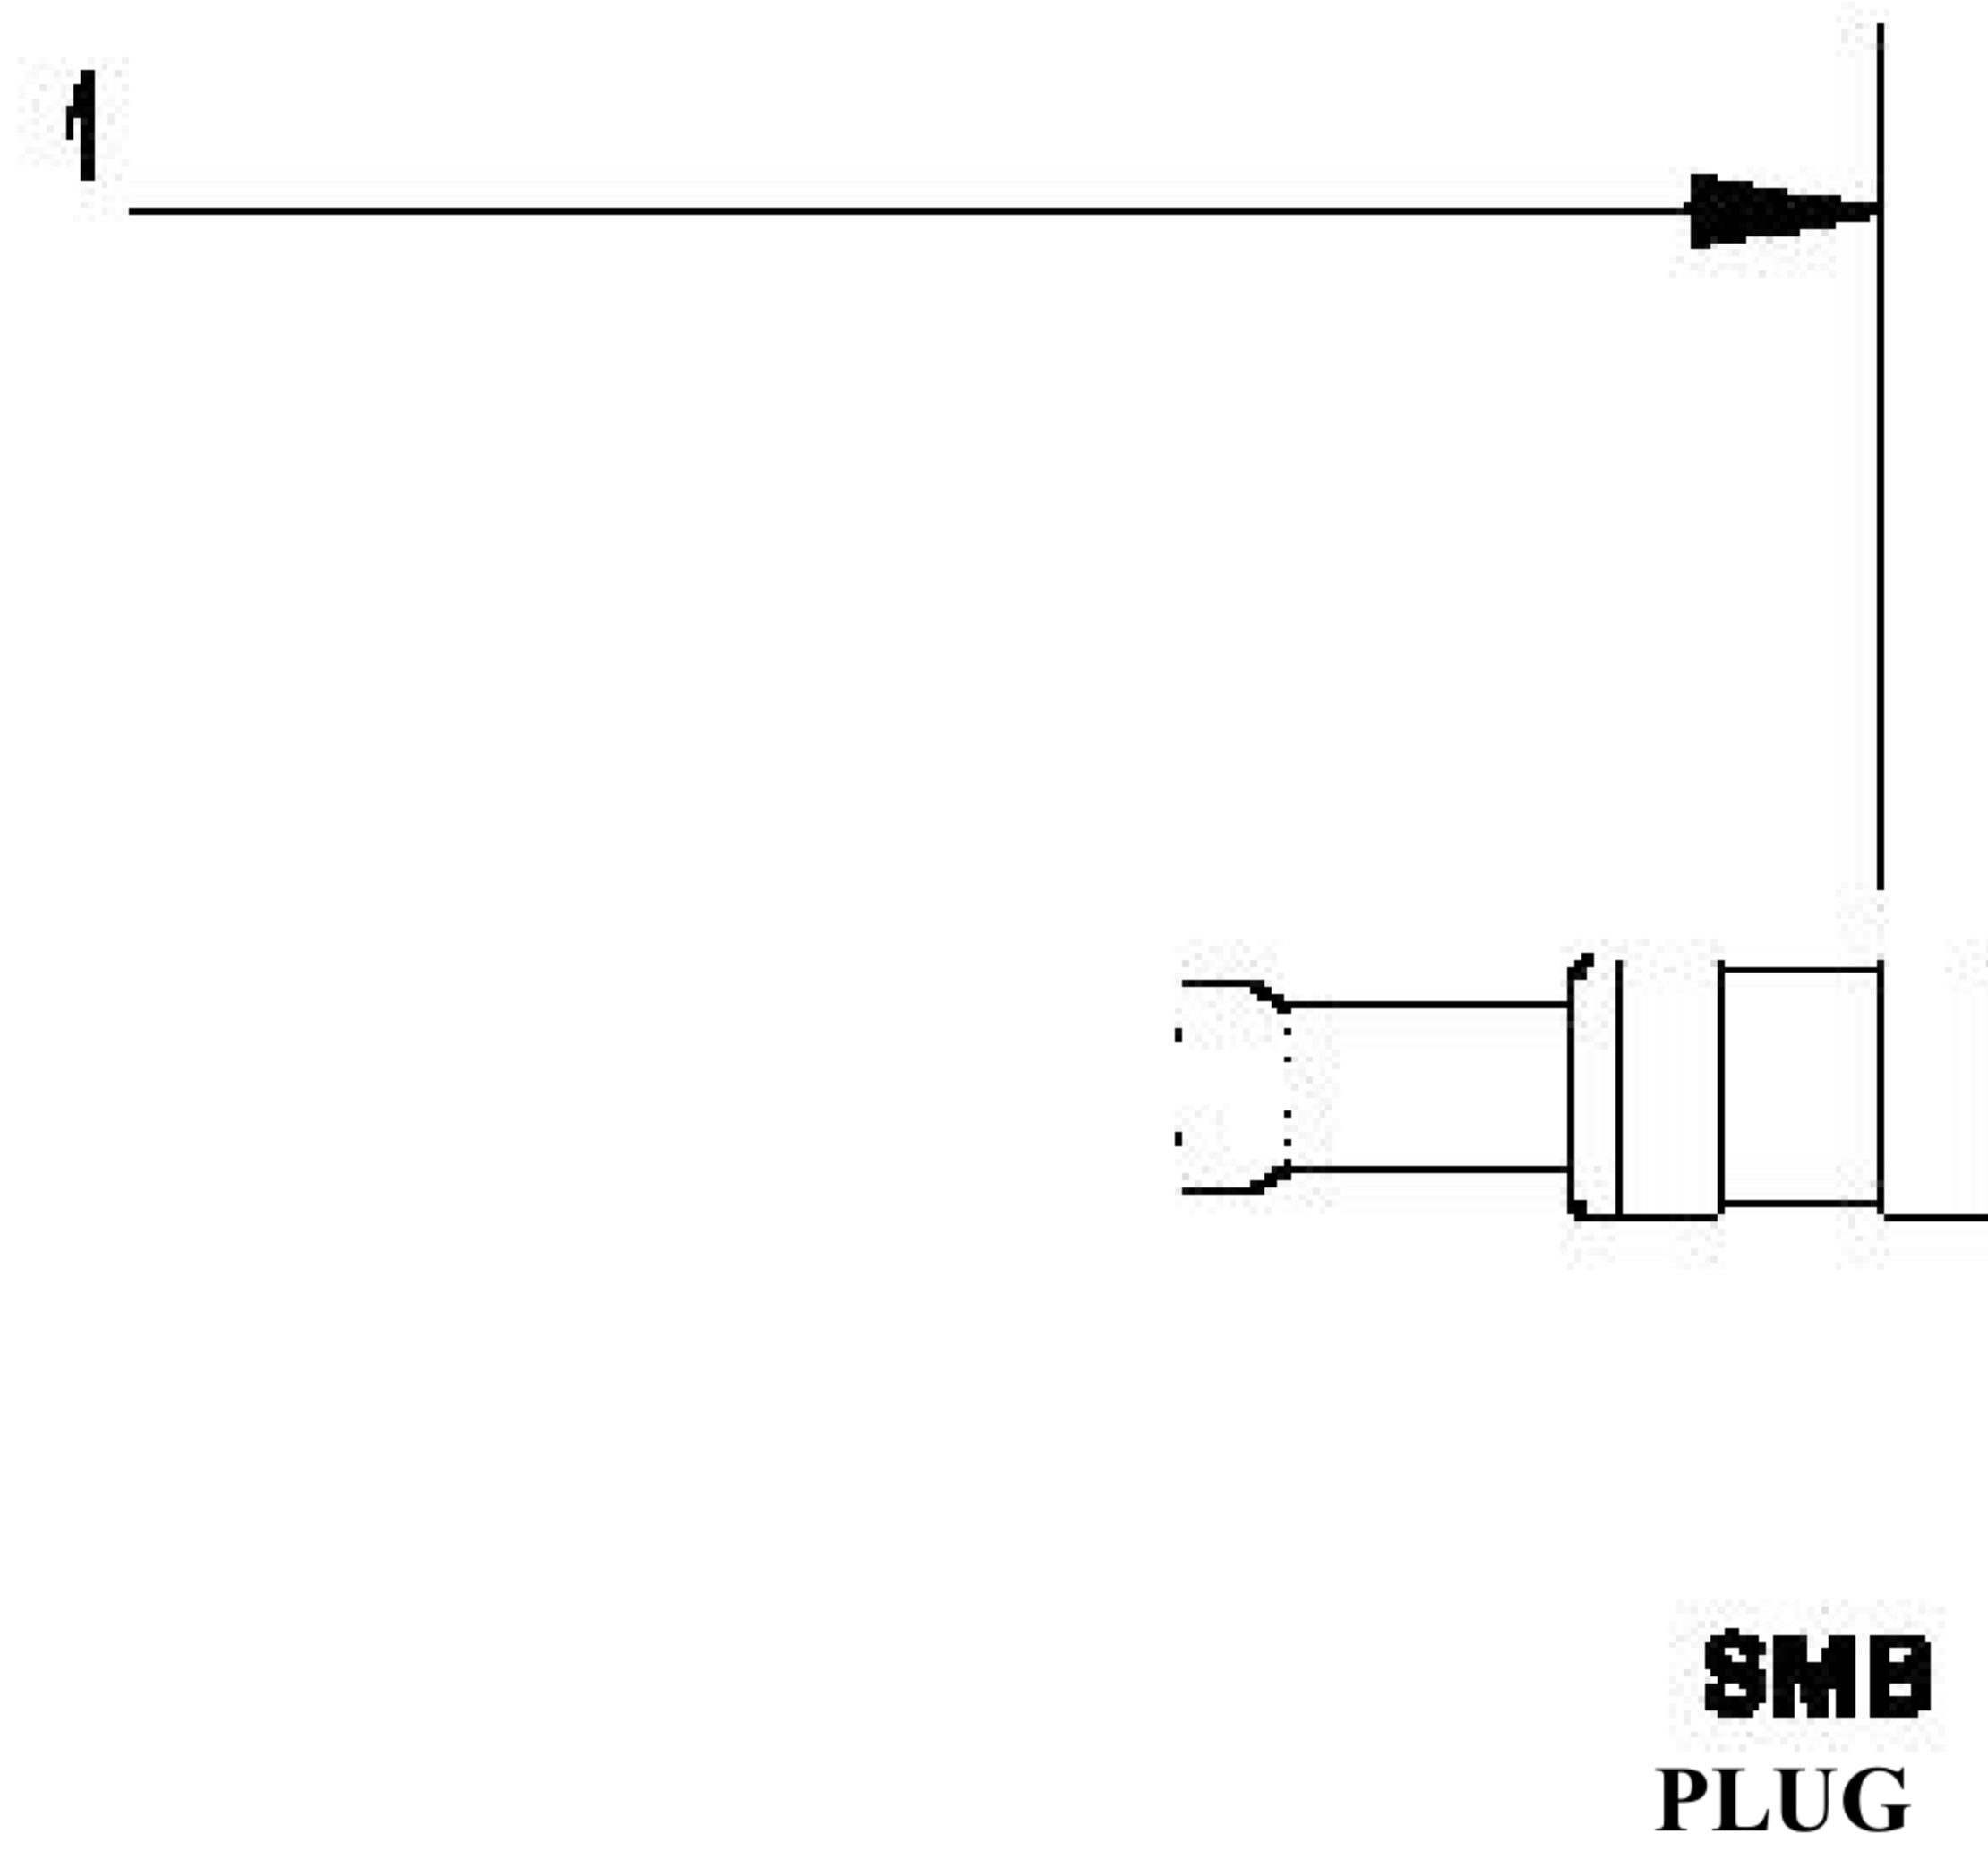

COMPONENTS	
SMB PLUG	50 OHM
SMB PLUG	50 OHM
RG188-DS	50 OHM

Standard Lengths	
-12	12-
-24	24"
-36	36"
■48	48"
-60	60 <sup>M</sup>
-XXX	Custom Length in inches

LENGTH MEASURED FROM

8th Floor, Building 1, Yongfu Science and Technology Center Industrial Park, Nanzha District 5, Humen, 523900, Dongguan, Guangdong, China.

Website: [www.ebeestock.com](http://www.ebeestock.com)

Email: [sales@ebeestock.com](mailto:sales@ebeestock.com)

**COAXIAL & FIBER OPTICS**

DWG TITLE	ET30885	DES_	smb-plug-to-smb-plug-cable-12-inch-length-using-rg188-ds-coax-rohs-0030882
-----------	---------	------	--

SIZE A | **FSCM NO. 53919** | CAD FILE 073102 | SCALE N/A | 127

**NOTES:**

- UNLESS OTHERWISE SPECIFIED ALL DIMENSIONS ARE NOMINAL.
- ALL SPECIFICATIONS ARE SUBJECT TO CHANGE WITHOUT NOTICE AT ANY TIME.