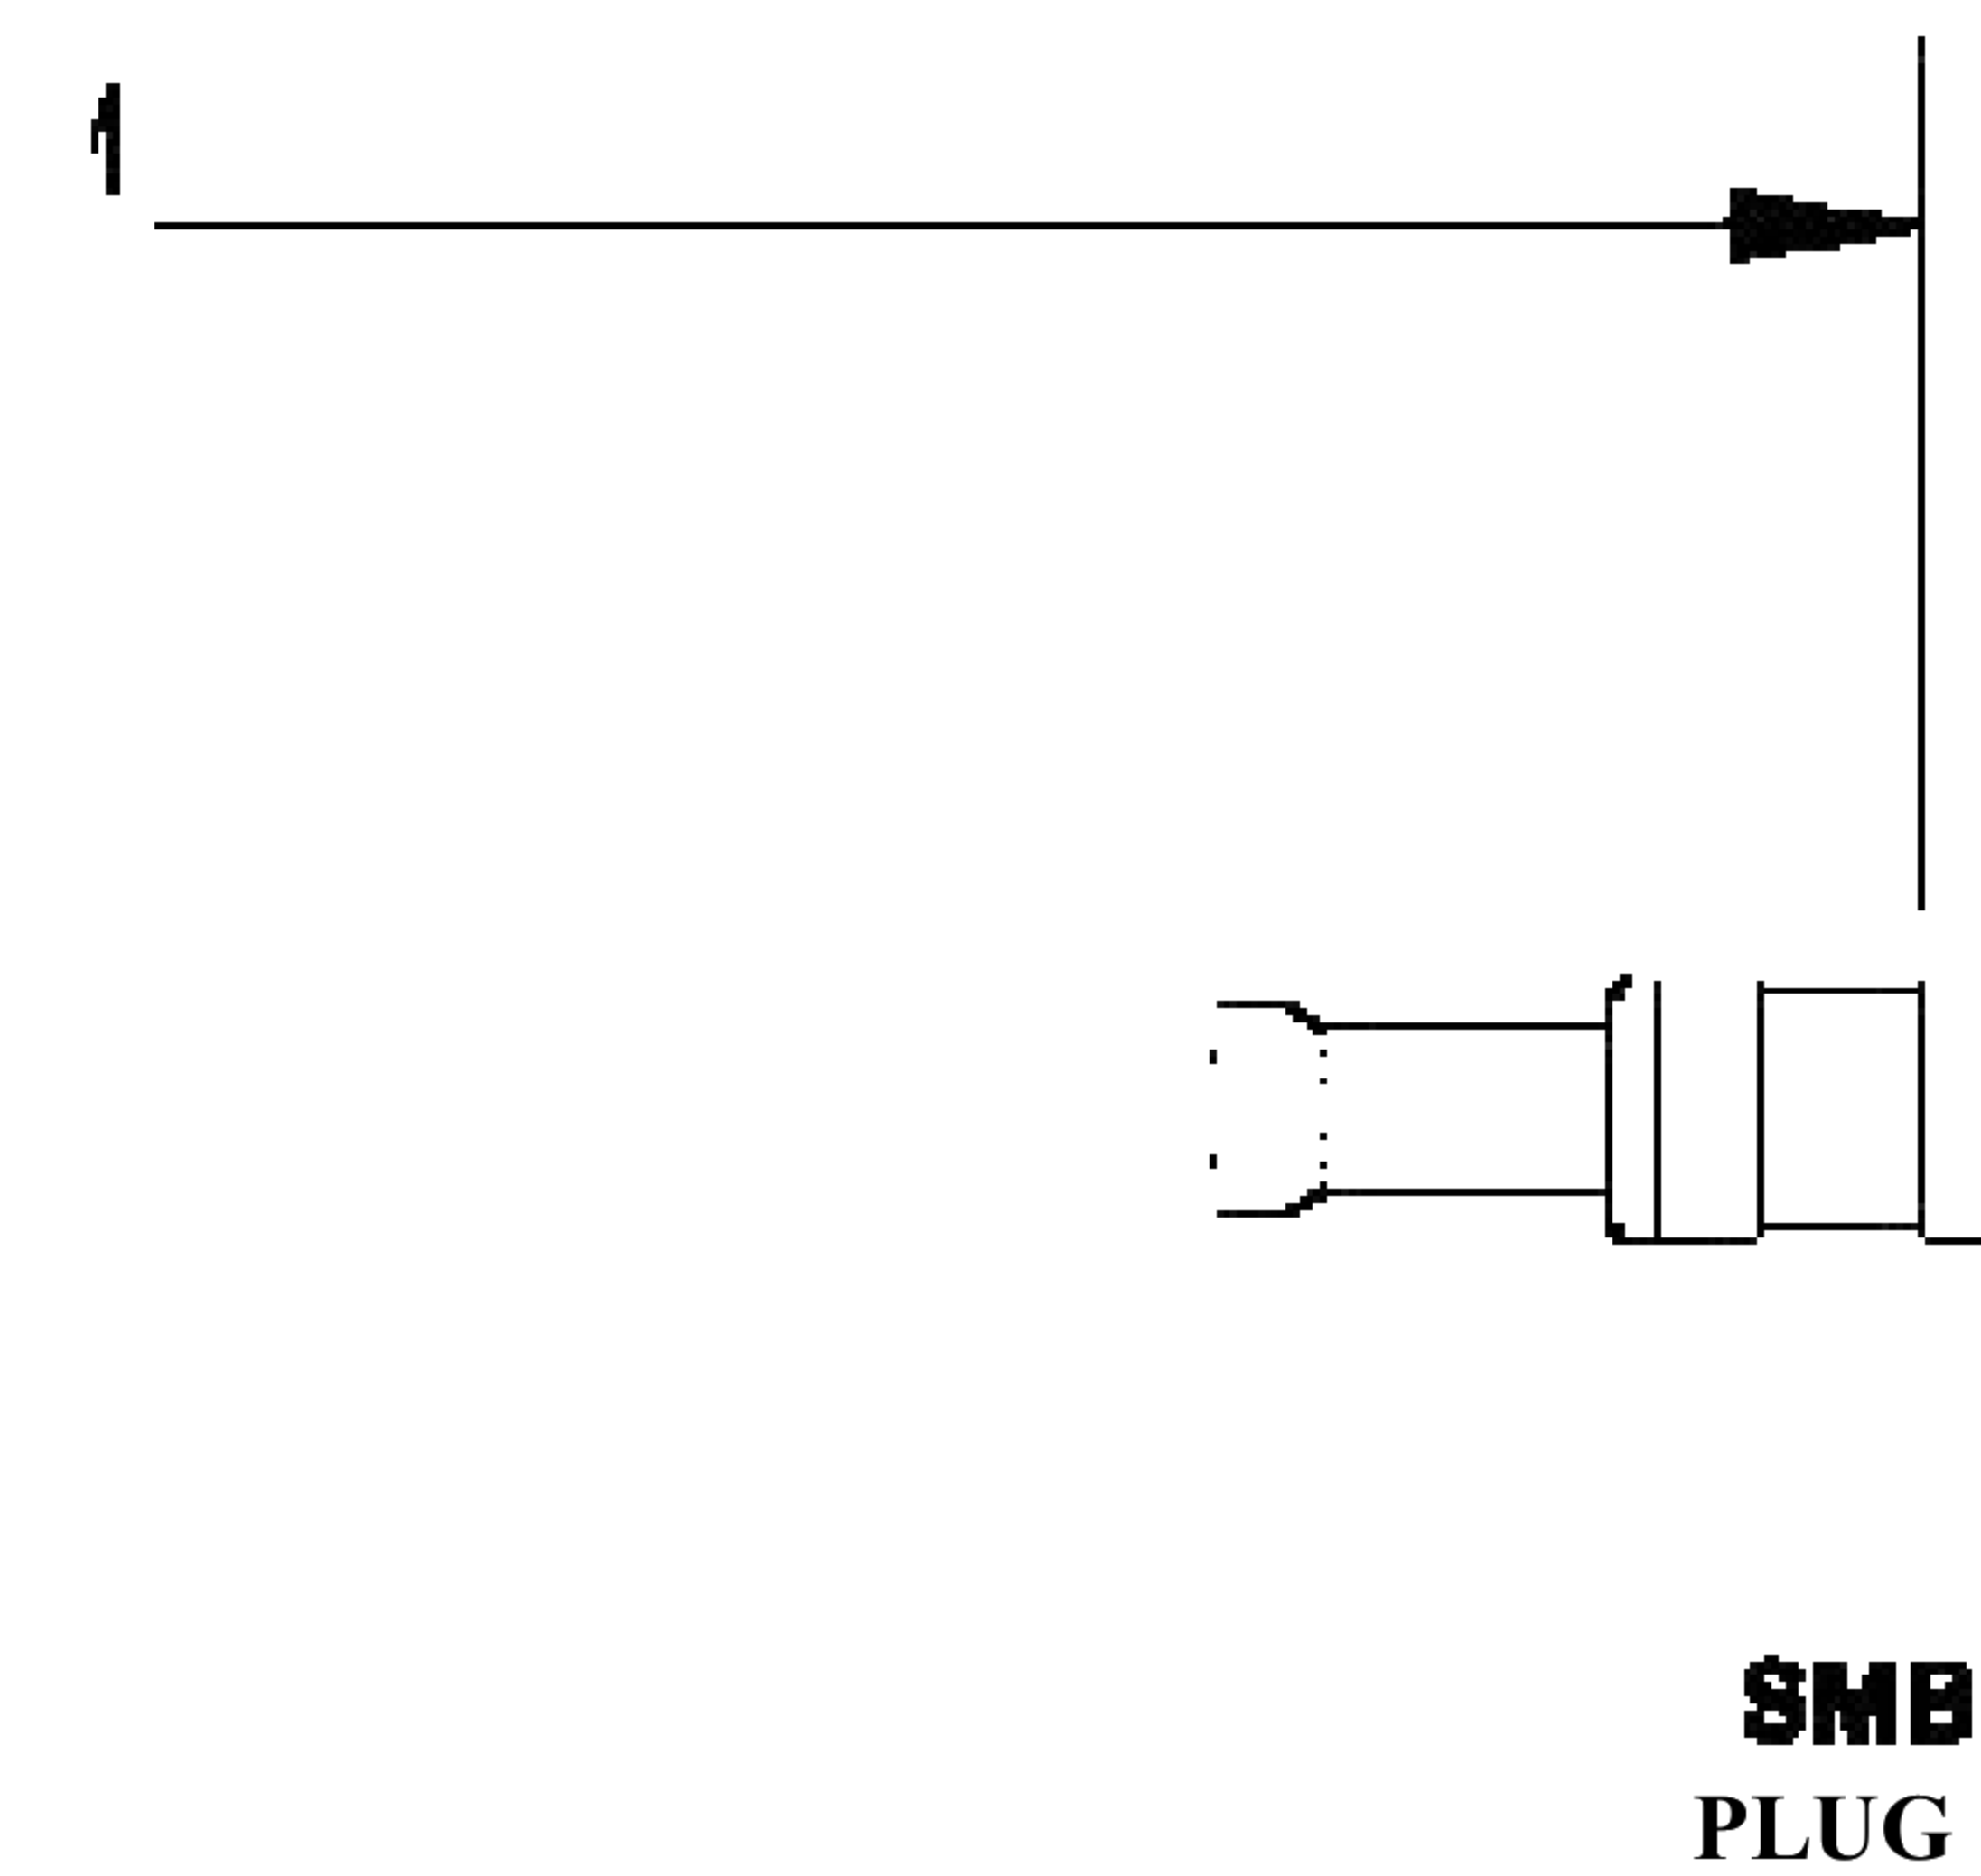

COMPONENTS	
SMB PLUG	50 OHM
SMB PLUG	50 OHM
RG188-DS	50 OHM

Standard Lengths	
-12	12-
-24	24"
-36	36"
■48	48"
-60	60 ^M
-XXX	Custom Length in inches

LENGTH MEASURED FROM

8th Floor, Building 1, Yongfu Science and Technology Center Industrial Park, Nanzha District 5, Humen, 523900, Dongguan, Guangdong, China.

Website: www.ebeestock.com

Email: sales@ebeestock.com

COAXIAL & FIBER OPTICS

DWG TITLE	ET30886	DES_	smb-plug-to-smb-plug-cable-12-inch-length-using-rg188-ds-coax-rohs-0030882
-----------	---------	------	--