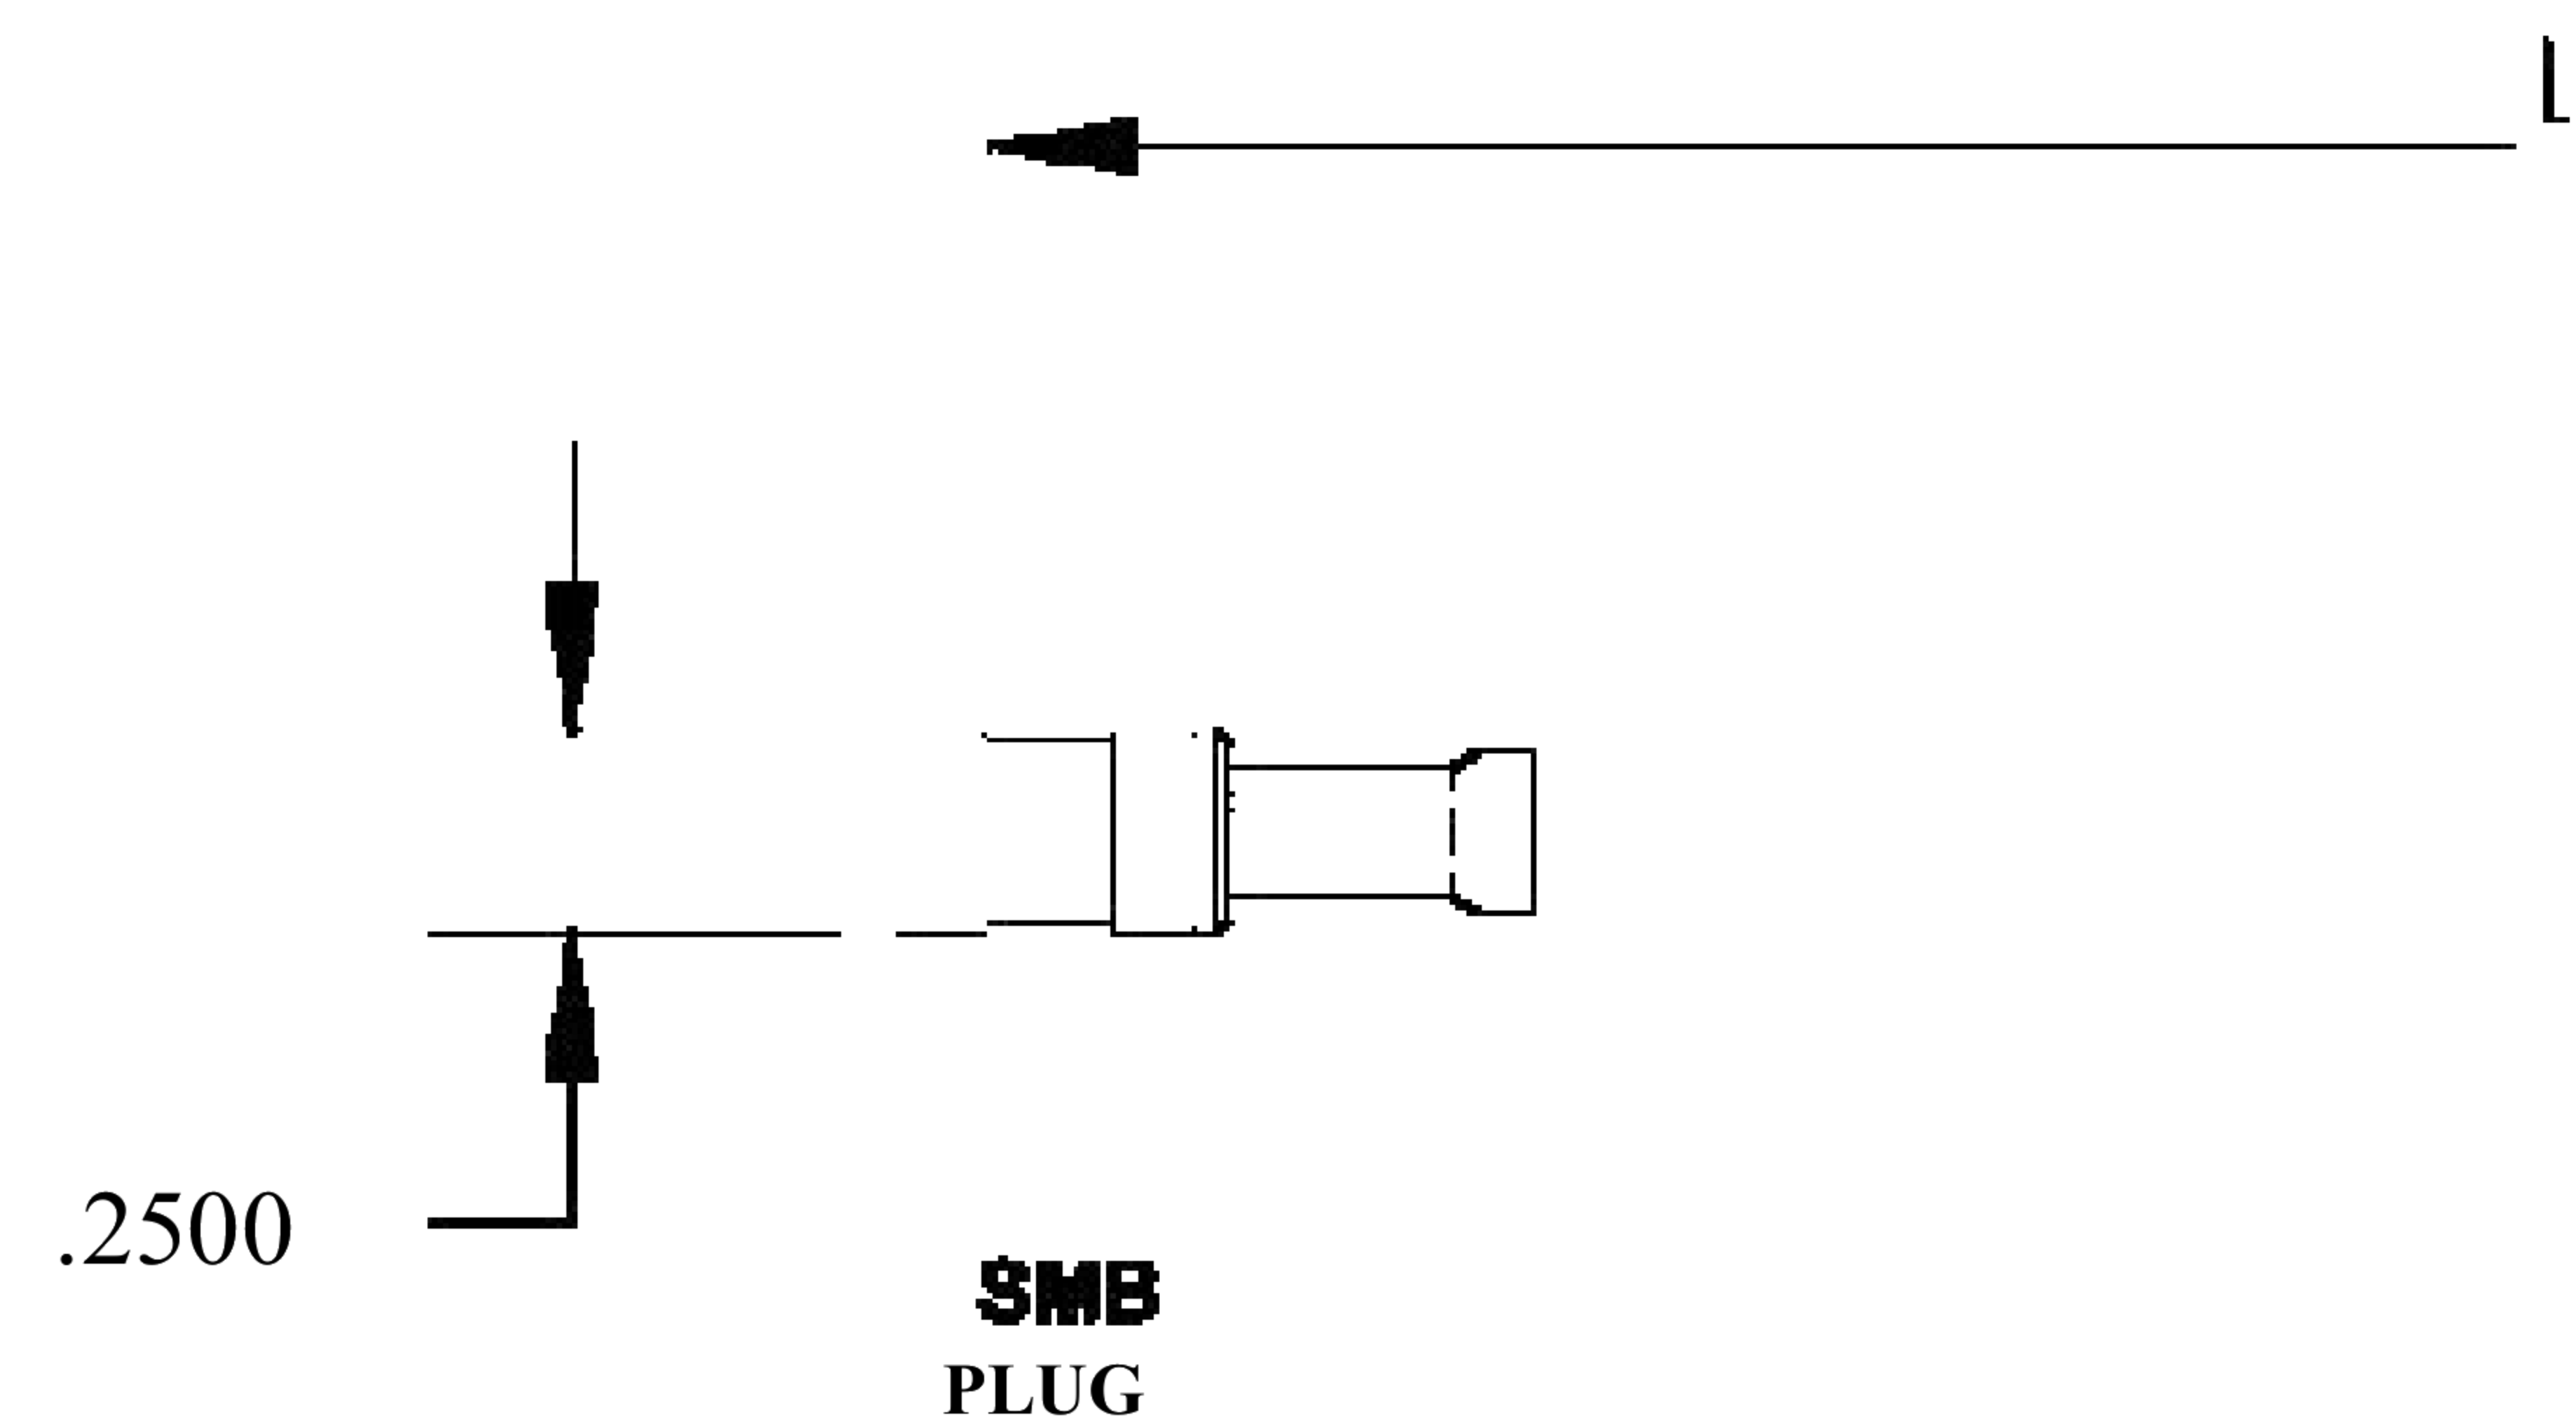

COMPONENTS	
SMB PLUG	50 OHM
SMB PLUG	50 OHM
RG188-DS	50 OHM

Standard Lengths	
-12	12-
-24	24"
-36	36"
■48	48"
-60	60 ^M
-XXX	Custom Length in inches

LENGTH MEASURED FROM

8th Floor, Building 1, Yongfu Science and Technology Center Industrial Park, Nanzha District 5, Humen, 523900, Dongguan, Guangdong, China.

Website: www.ebeestock.com

Email: sales@ebeestock.com

COAXIAL & FIBER OPTICS

DWG TITLE	ET30886	DES_	smb-plug-to-smb-plug-cable-12-inch-length-using-rg188-ds-coax-rohs-0030882
-----------	---------	------	--