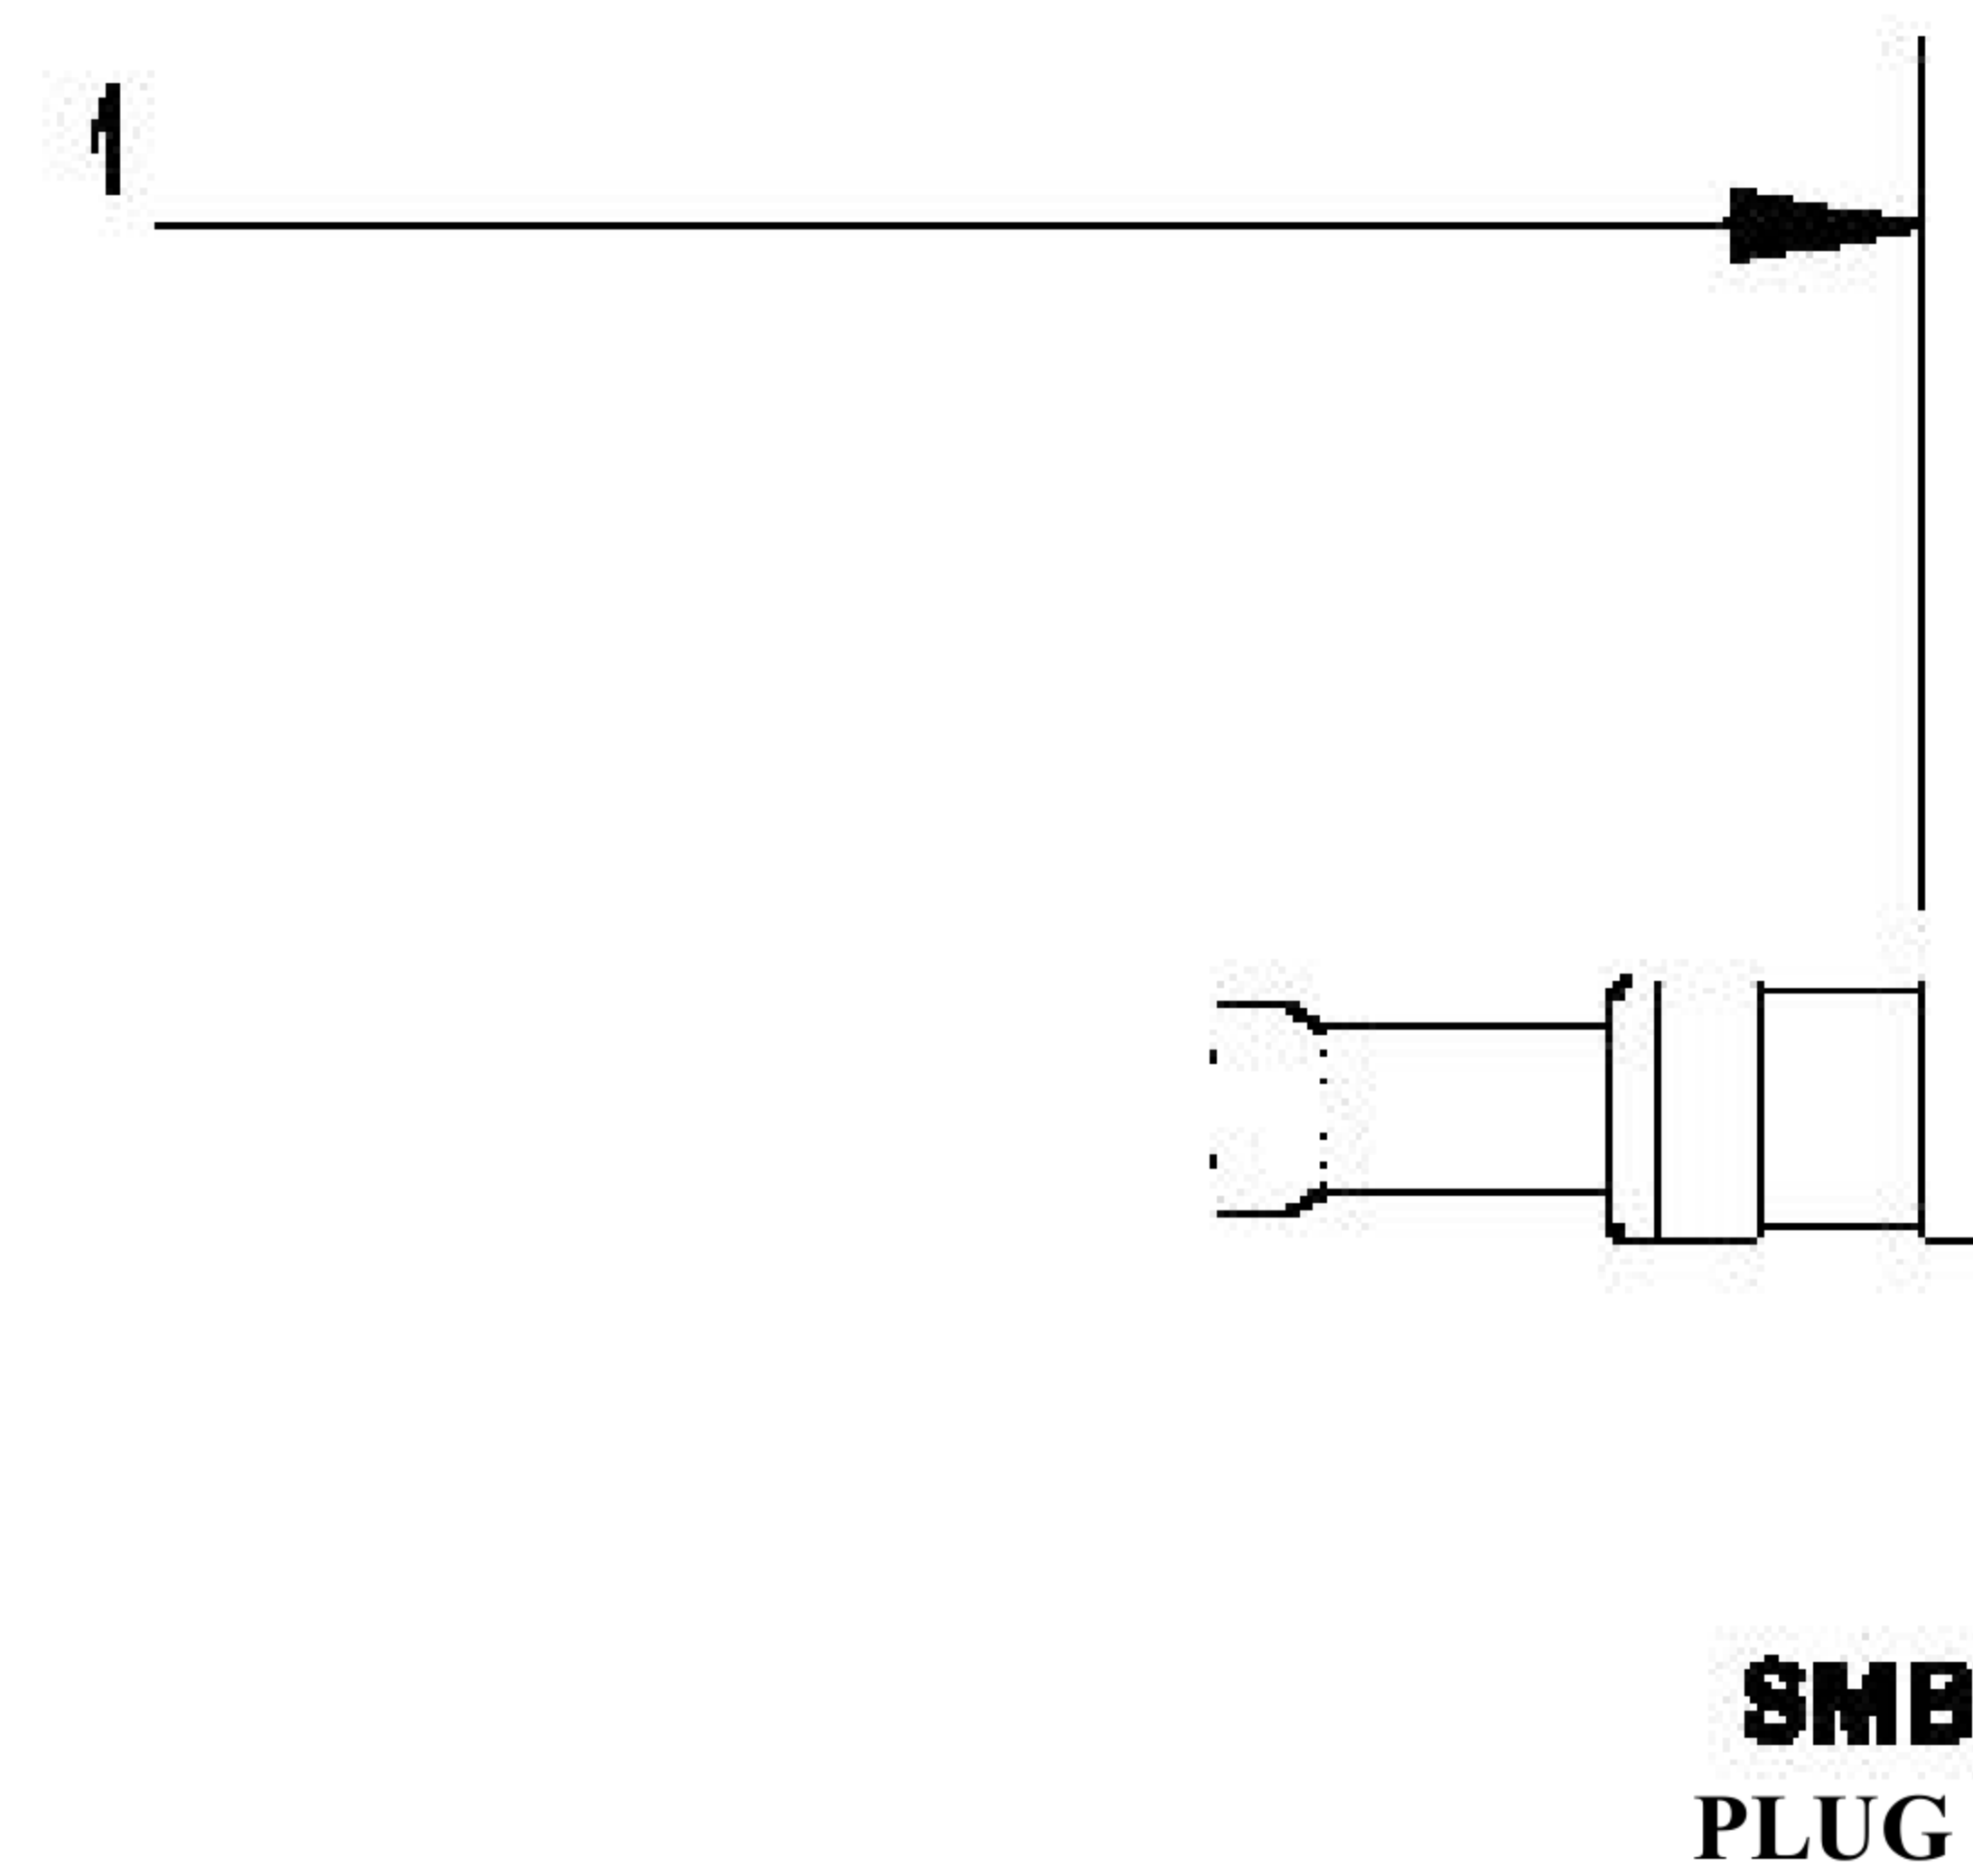

COMPONENTS	
SMB PLUG	50 OHM
SMB PLUG	50 OHM
RG188-DS	50 OHM

Standard Lengths	
-12	12-
-24	24"
-36	36"
■48	48"
-60	60 ^M
-XXX	Custom Length in inches

LENGTH MEASURED FROM

8th Floor, Building 1, Yongfu Science and Technology Center Industrial Park, Nanzha District 5, Humen, 523900, Dongguan, Guangdong, China.

Website: www.ebeestock.com

Email: sales@ebeestock.com

COAXIAL & FIBER OPTICS

DWG TITLE	ET30887	DES_	smb-plug-to-smb-plug-cable-12-inch-length-using-rg188-ds-coax-rohs-0030882
-----------	---------	------	--