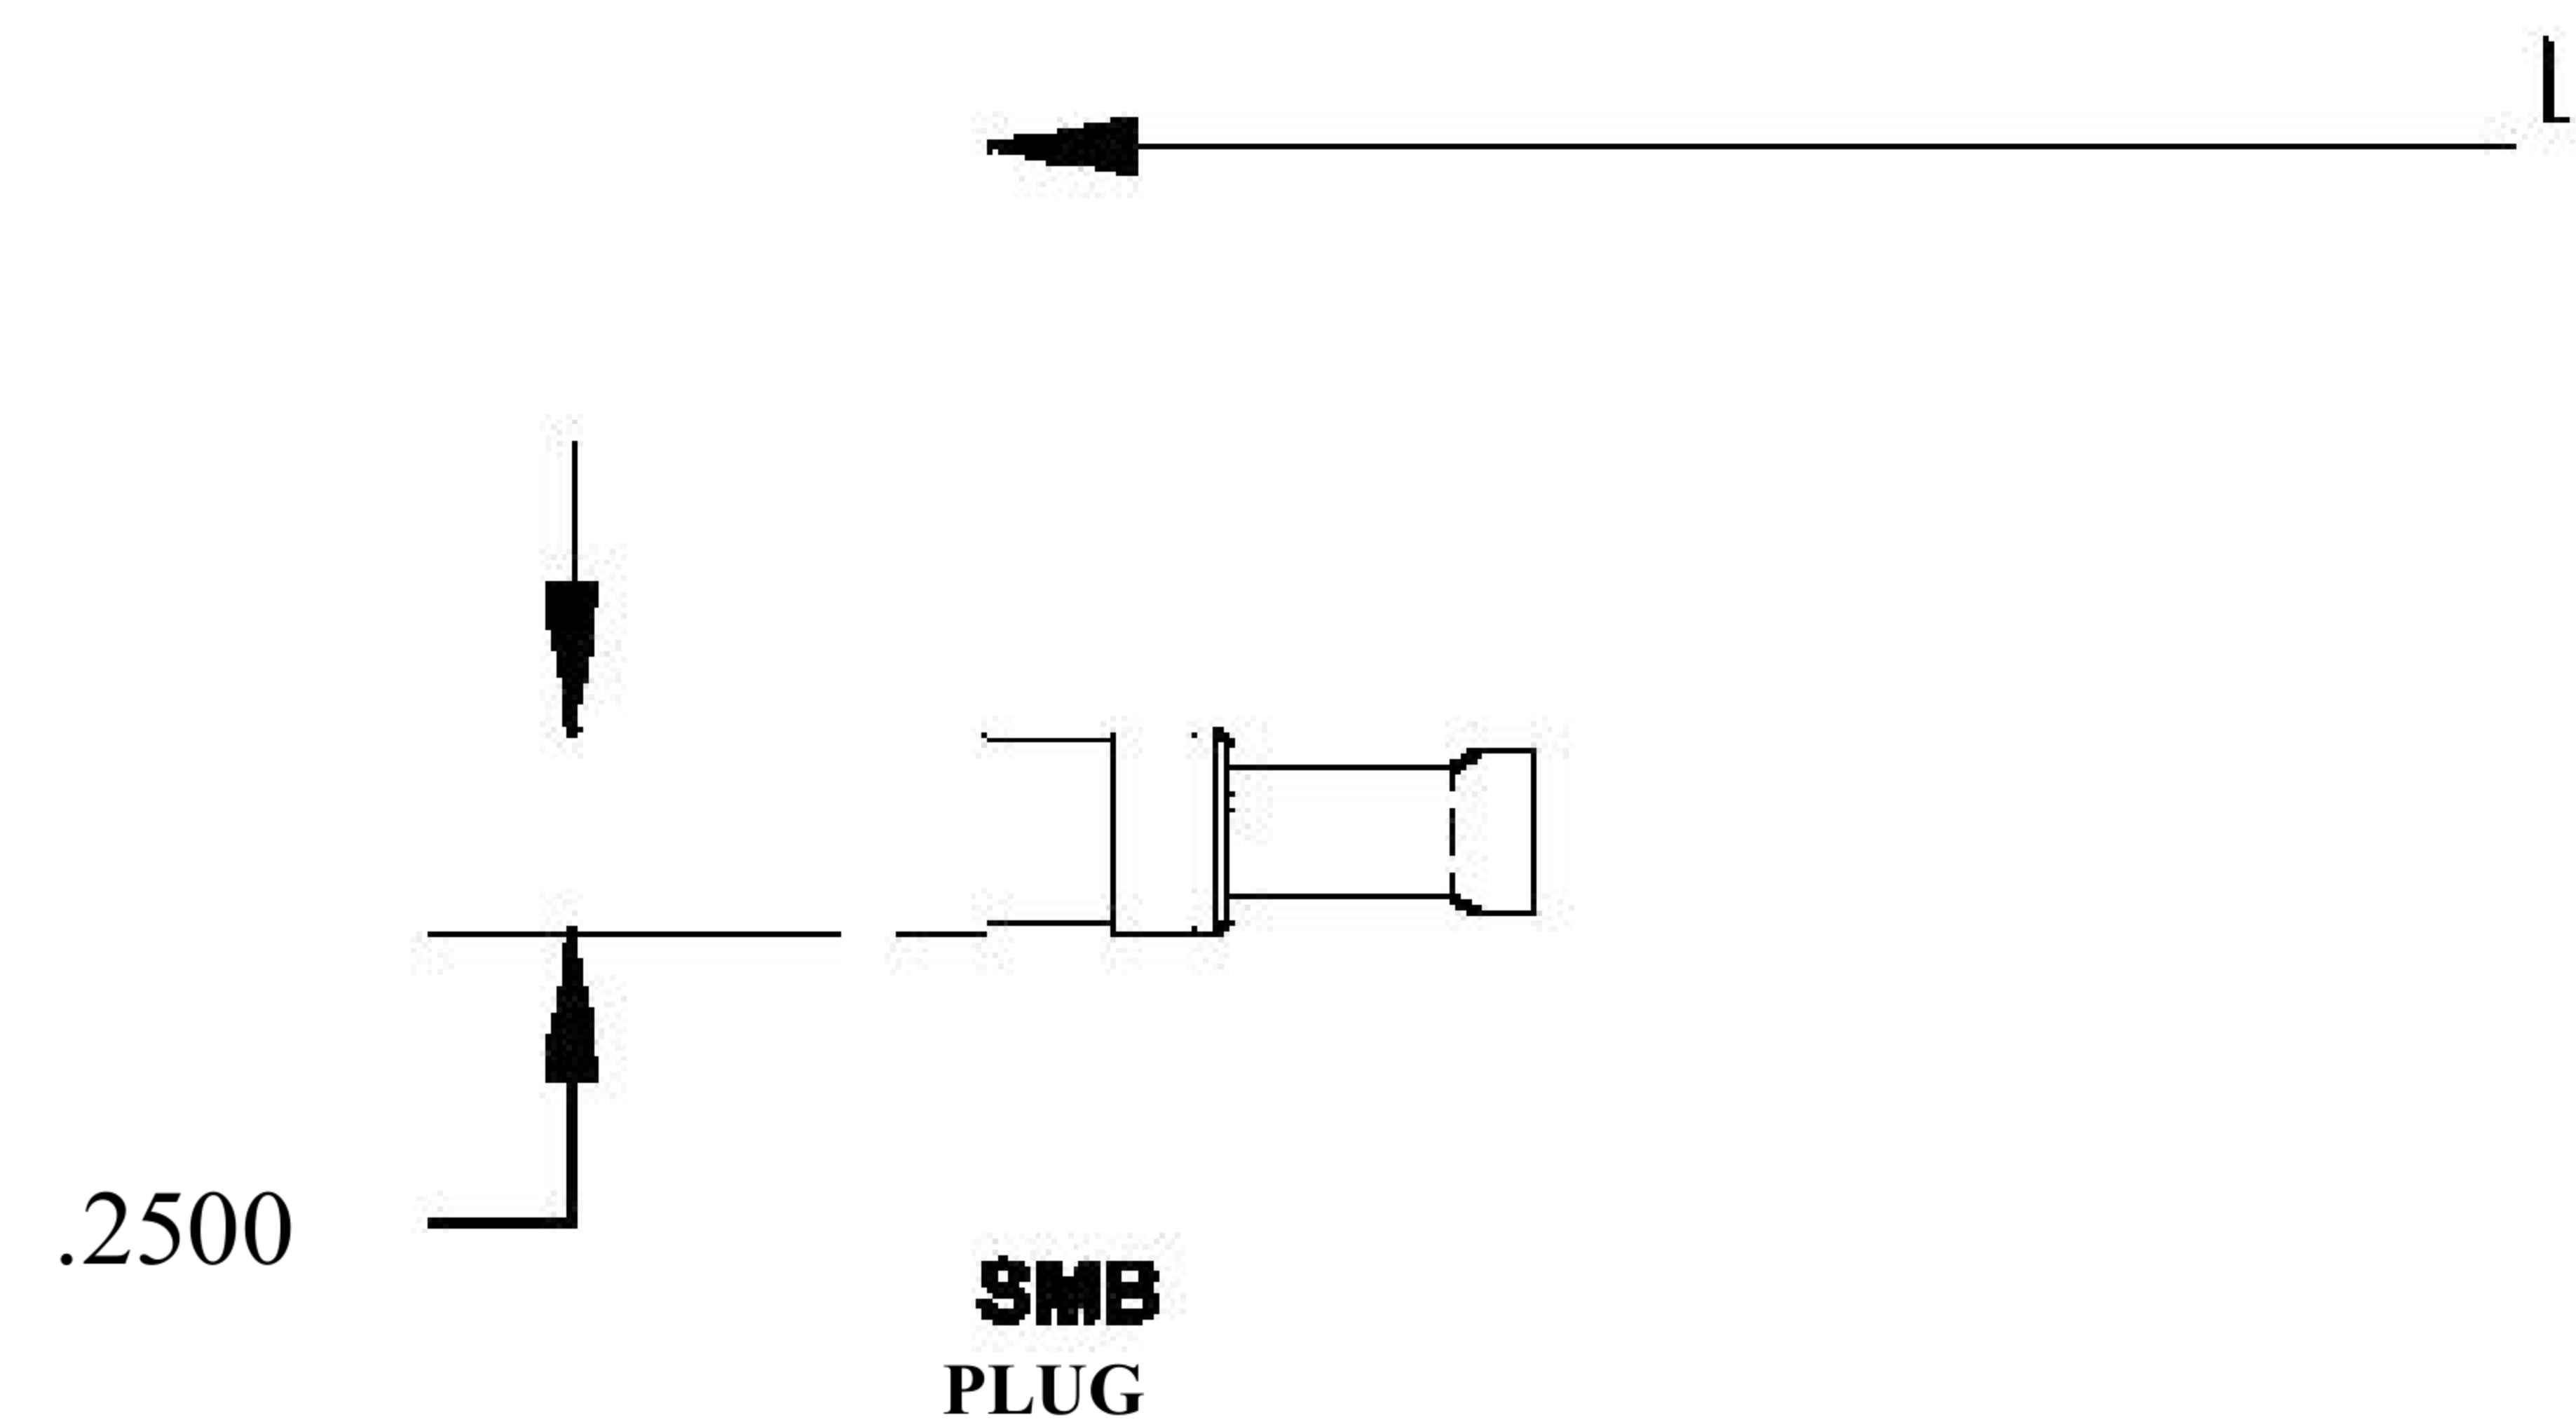

COMPONENTS	
SMB PLUG	50 OHM
SMB PLUG	50 OHM
RG188-DS	50 OHM

Standard Lengths	
-12	12-
-24	24"
-36	36"
■48	48"
-60	60 ^M
-XXX	Custom Length in inches

LENGTH MEASURED FROM

8th Floor, Building 1, Yongfu Science and Technology Center Industrial Park, Nanzha District 5, Humen, 523900, Dongguan, Guangdong, China.

Website: www.ebeestock.com

Email: sales@ebeestock.com

COAXIAL & FIBER OPTICS

DWG TITLE	ET30887	DES_	smb-plug-to-smb-plug-cable-12-inch-length-using-rg188-ds-coax-rohs-0030882
-----------	---------	------	--