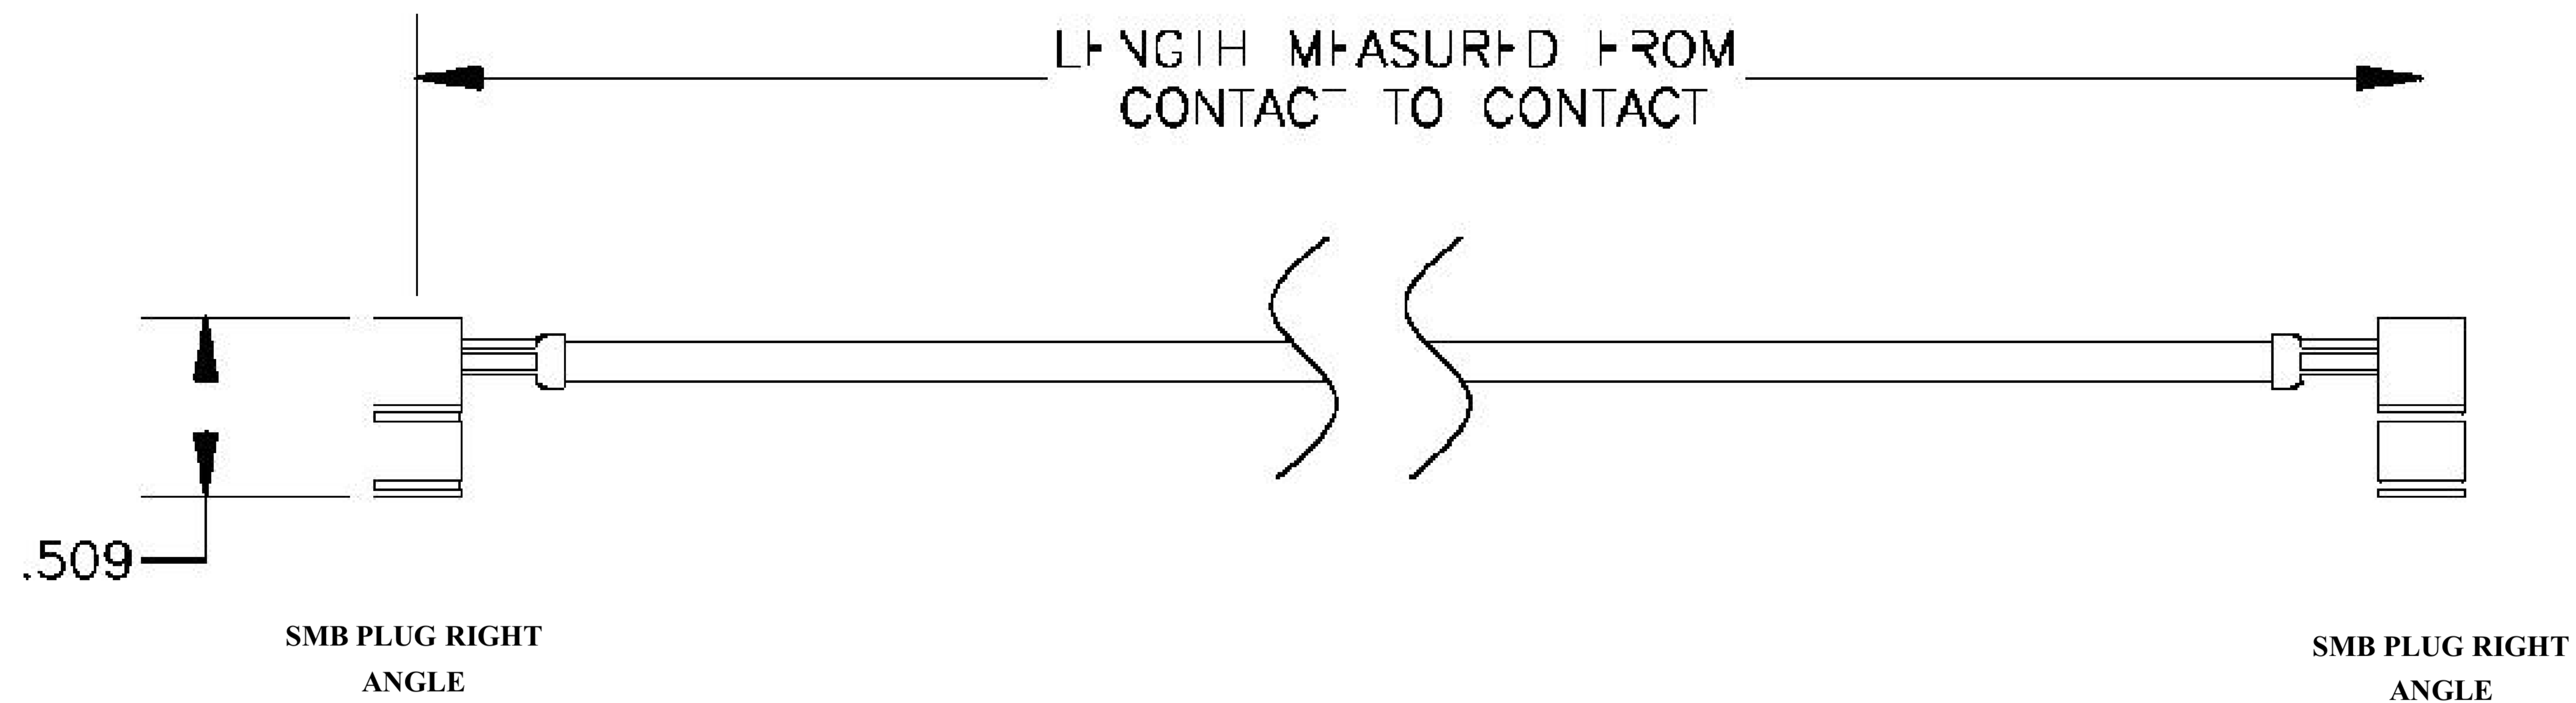

COMPONENTS	
SMB PLUG RIGHT ANGLE	50 OHM
SMB PLUG RIGHT ANGLE	50 OHM
RG316/U	50 OHM

Standard Lengths	
-12	12-
-24	24"
-36	36"
■48	48 ⁿ
-60	60 ^M
-XXX	Custom Length in inches

8th Floor, Building 1, Yongfu Science and Technology Center Industrial Park, Nanzha District 5, Humen, 523900, Dongguan, Guangdong, China.

Website: www.ebeestock.com

Email: sales@ebeestock.com

COAXIAL & FIBER OPTICS

RoHS
Compliance
Certified

DWG TITLE	ET30929	DES_	smb-plug-right-angle-to-smb-plug-right-angle-cable-12-inch-length-usin-g-rg316-coax-rohs-0030929
SIZE A FSCM NO. 53919 CAD FILE 073102 SCALE N/A			127