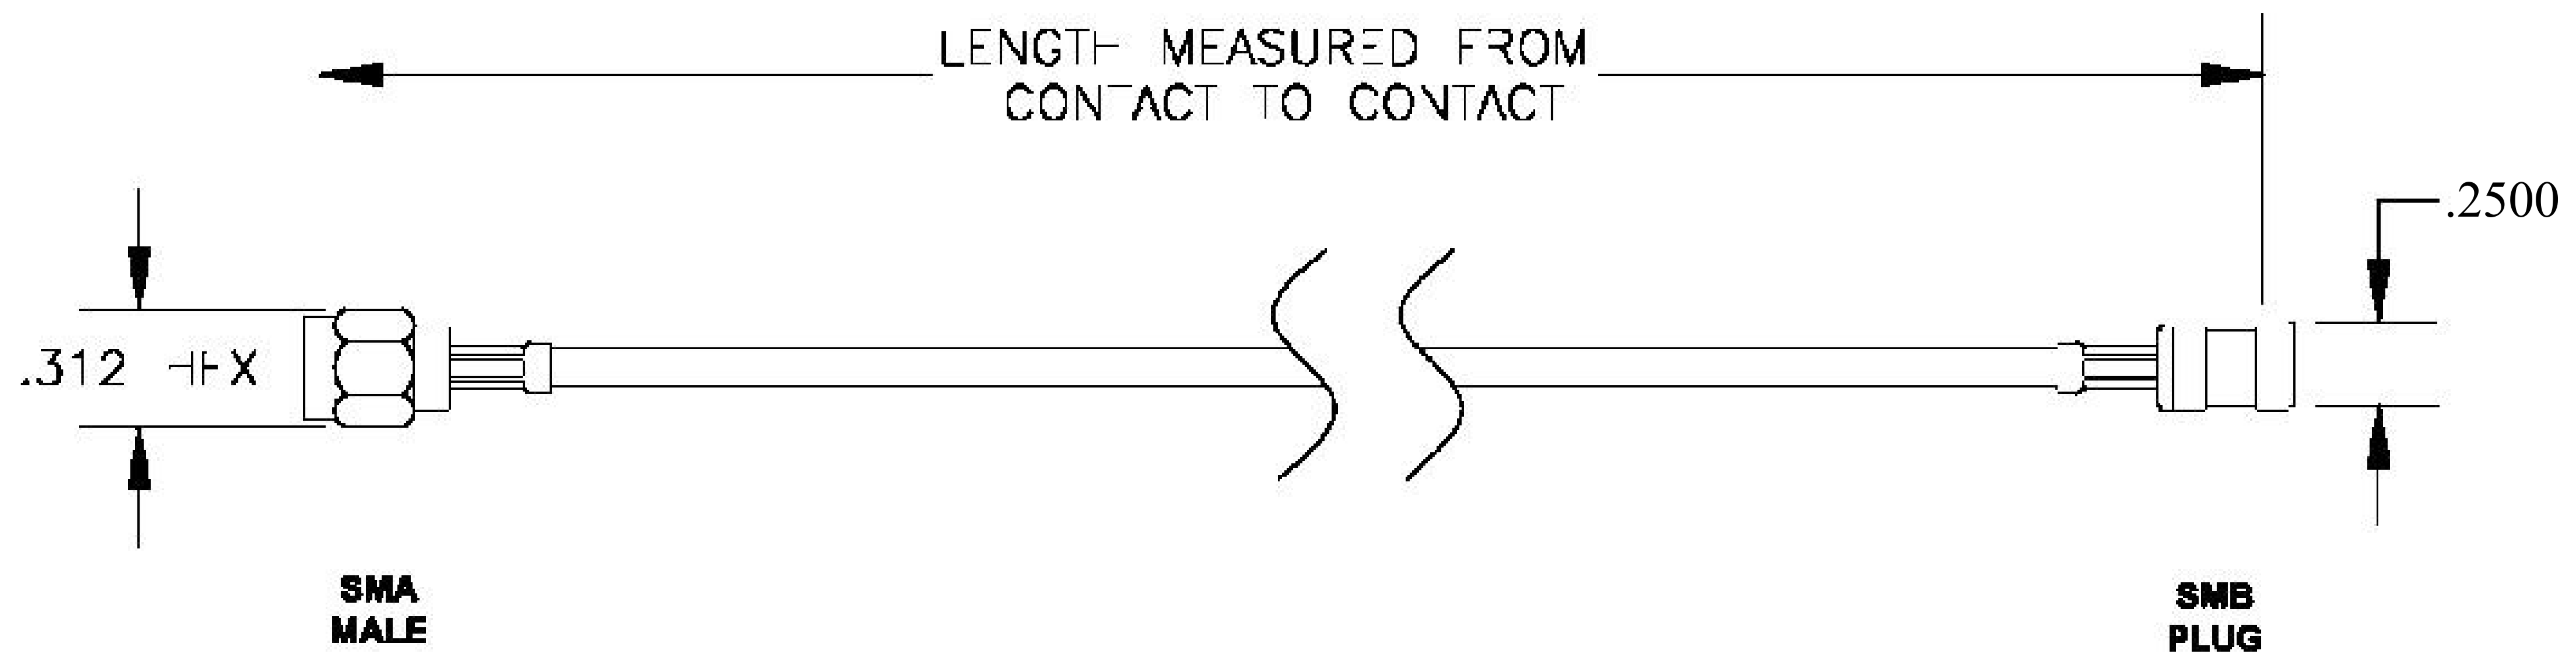

COMPONENTS	IMPEDANCE
SMA MALE	50 OHM
SMB PLUG	50 OHM
RG316-DS	50 OHM

Standard Lengths	
■12	12"
-24	24 ^H
-36	36"
■48	48"
-60	60"
■XXX	Custom Length in inches

8th Floor, Building 1, Yongfu Science and Technology Center Industrial Park, Nanzha District 5, Humen, 523900, Dongguan, Guangdong, China.

Website: www.ebeestock.com

Email: sales@ebeestock.com

COAXIAL & FIBER OPTICS

DWG TITLE	ET31054	DES_	sma-male-to-smb-plug-cable-6-inch-length-using-rg316-ds-coax-rohs-0031053
-----------	---------	------	---

SIZE A | FSCM NO. 53919 | CAD FILE 073102 | SCALE N/A |

| 127

RoHS
Compliance
Certified

NOTES:

- UNLESS OTHERWISE SPECIFIED ALL DIMENSIONS ARE NOMINAL.
- ALL SPECIFICATIONS ARE SUBJECT TO CHANGE WITHOUT NOTICE AT ANY TIME.