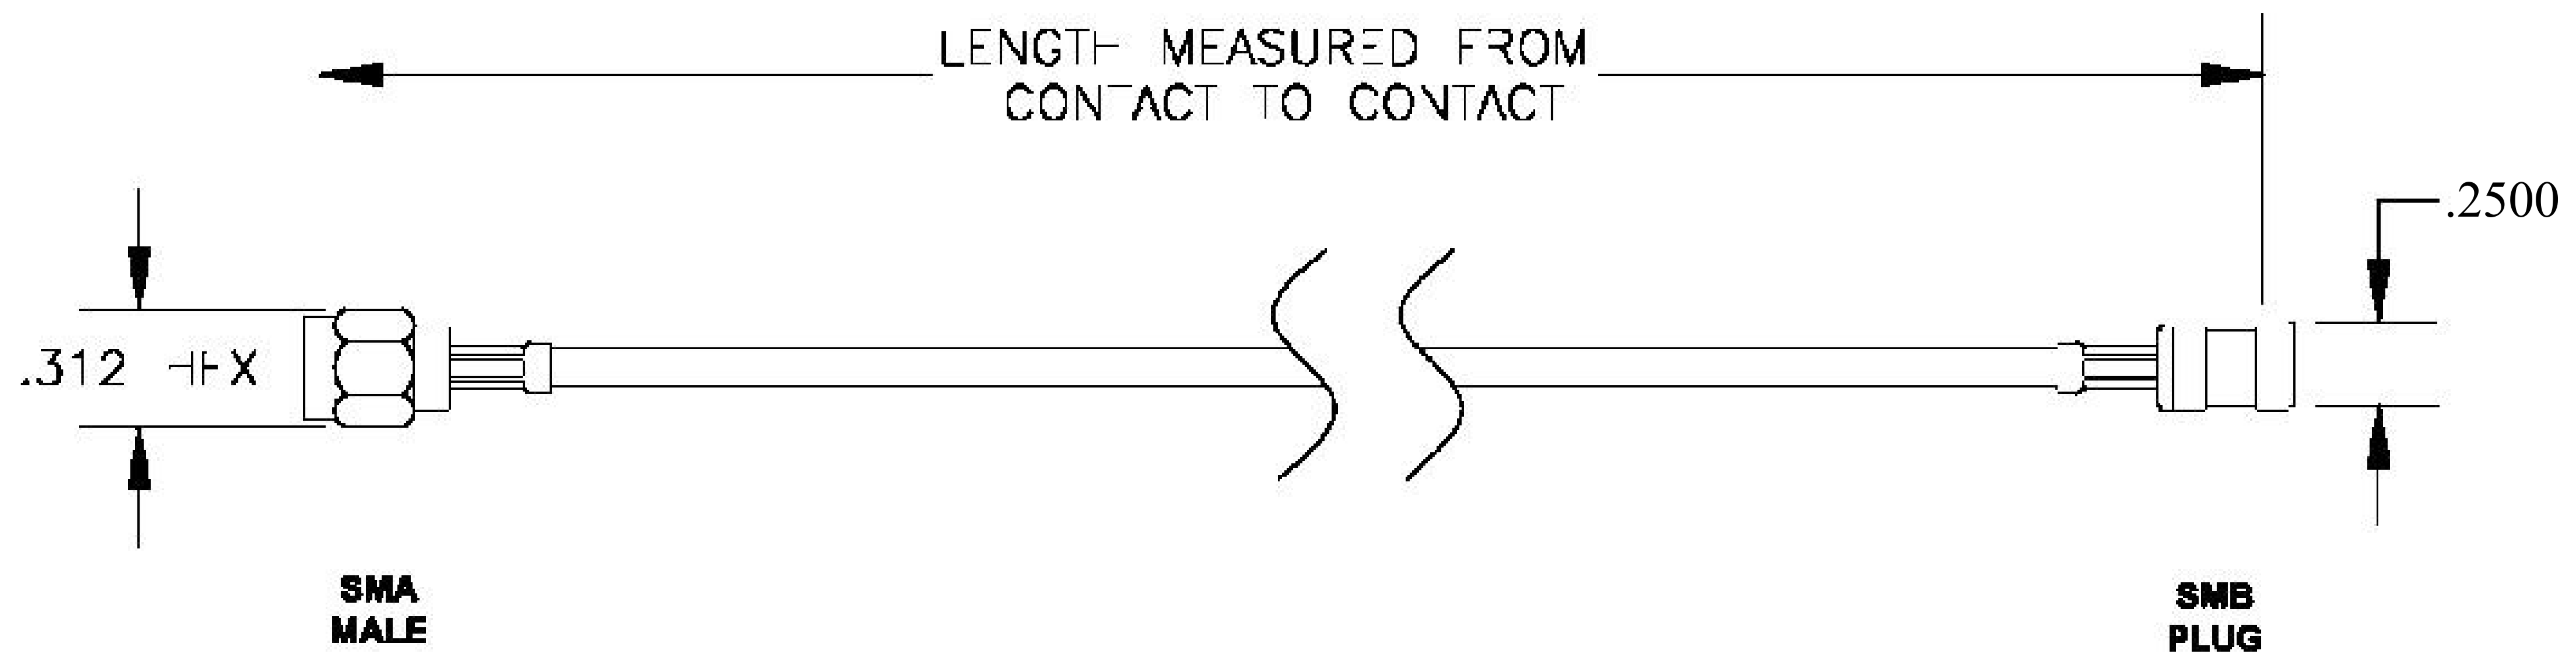

| COMPONENTS | IMPEDANCE |
|------------|-----------|
| SMA MALE | 50 OHM |
| SMB PLUG | 50 OHM |
| RG316-DS | 50 OHM |

| Standard Lengths | |
|------------------|-------------------------|
| ■12 | 12" |
| -24 | 24 ^H |
| -36 | 36" |
| ■48 | 48" |
| -60 | 60" |
| ■XXX | Custom Length in inches |

| | | | |
|-----------|---------|------|---|
| DWG TITLE | ET31055 | DES_ | sma-male-to-smb-plug-cable-6-inch-length-using-rg316-ds-coax-rohs-0031053 |
|-----------|---------|------|---|

SIZE A | FSCM NO. 53919 | CAD FILE 073102 | SCALE N/A |