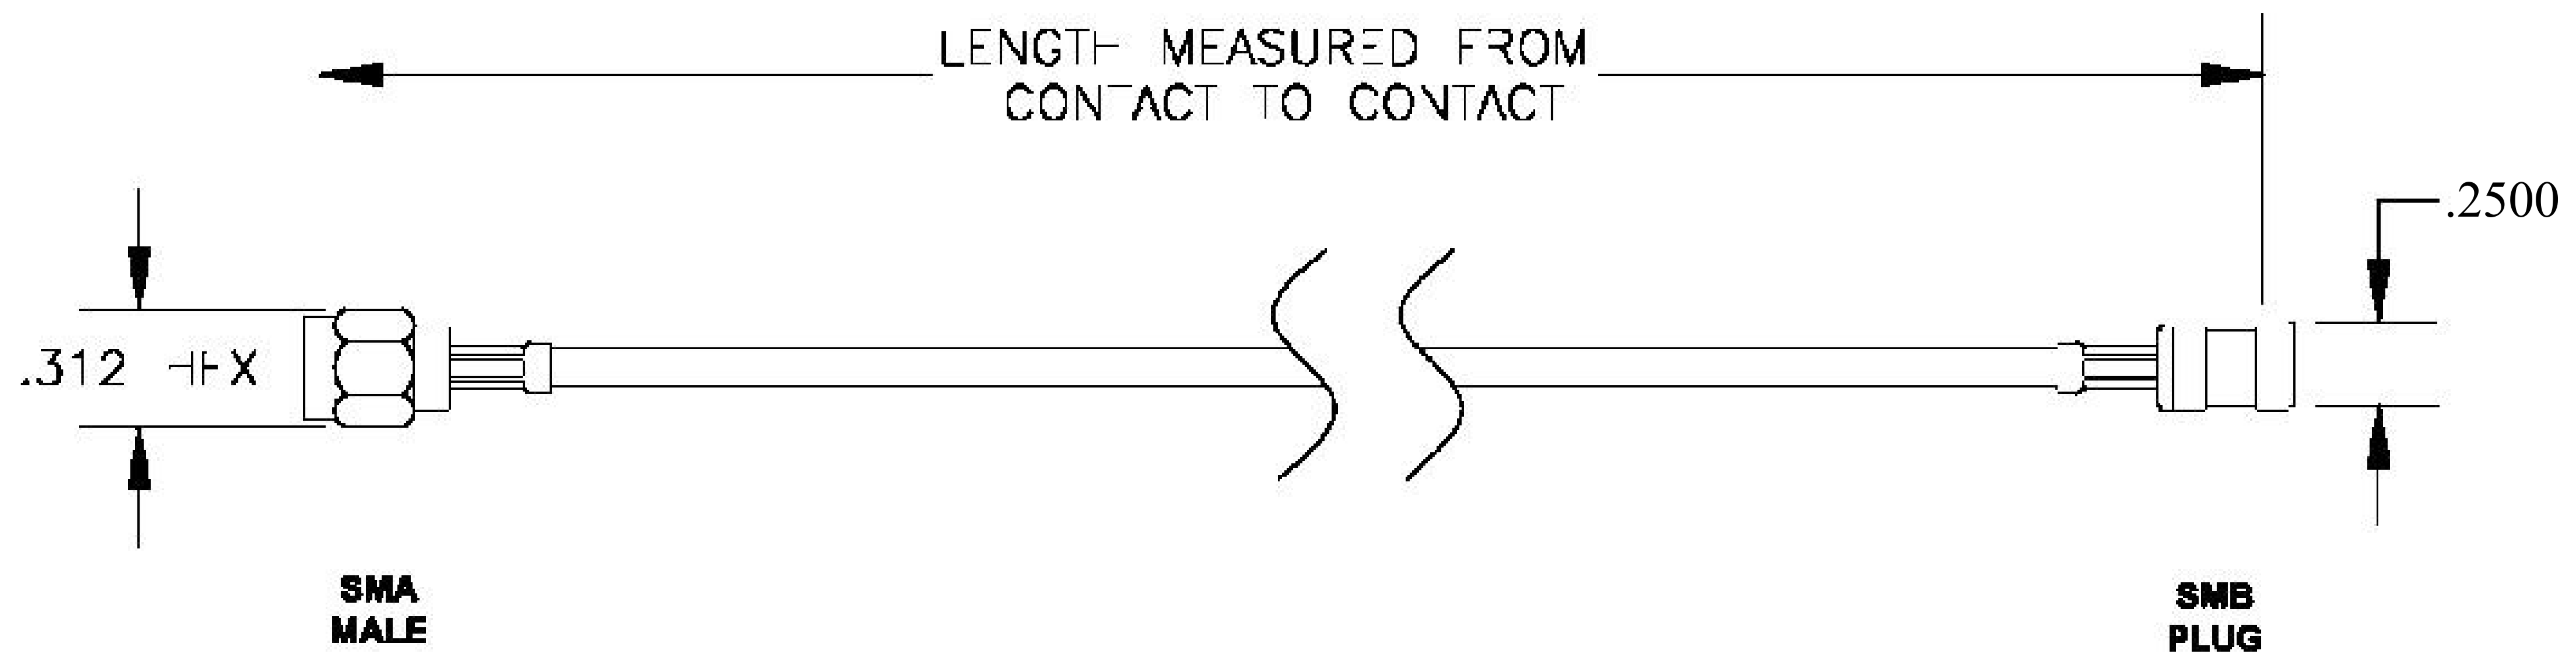

COMPONENTS	IMPEDANCE
SMA MALE	50 OHM
SMB PLUG	50 OHM
RG316-DS	50 OHM

Standard Lengths	
■12	12"
-24	24 ^H
-36	36"
■48	48"
-60	60"
■XXX	Custom Length in inches

8th Floor, Building 1, Yongfu Science and Technology Center Industrial Park, Nanzha District 5, Humen, 523900, Dongguan, Guangdong, China.

Website: www.ebeestock.com

Email: sales@ebeestock.com

COAXIAL & FIBER OPTICS

DWG TITLE	ET31056	DES_	sma-male-to-smb-plug-cable-6-inch-length-using-rg316-ds-coax-rohs-0031053
-----------	---------	------	---