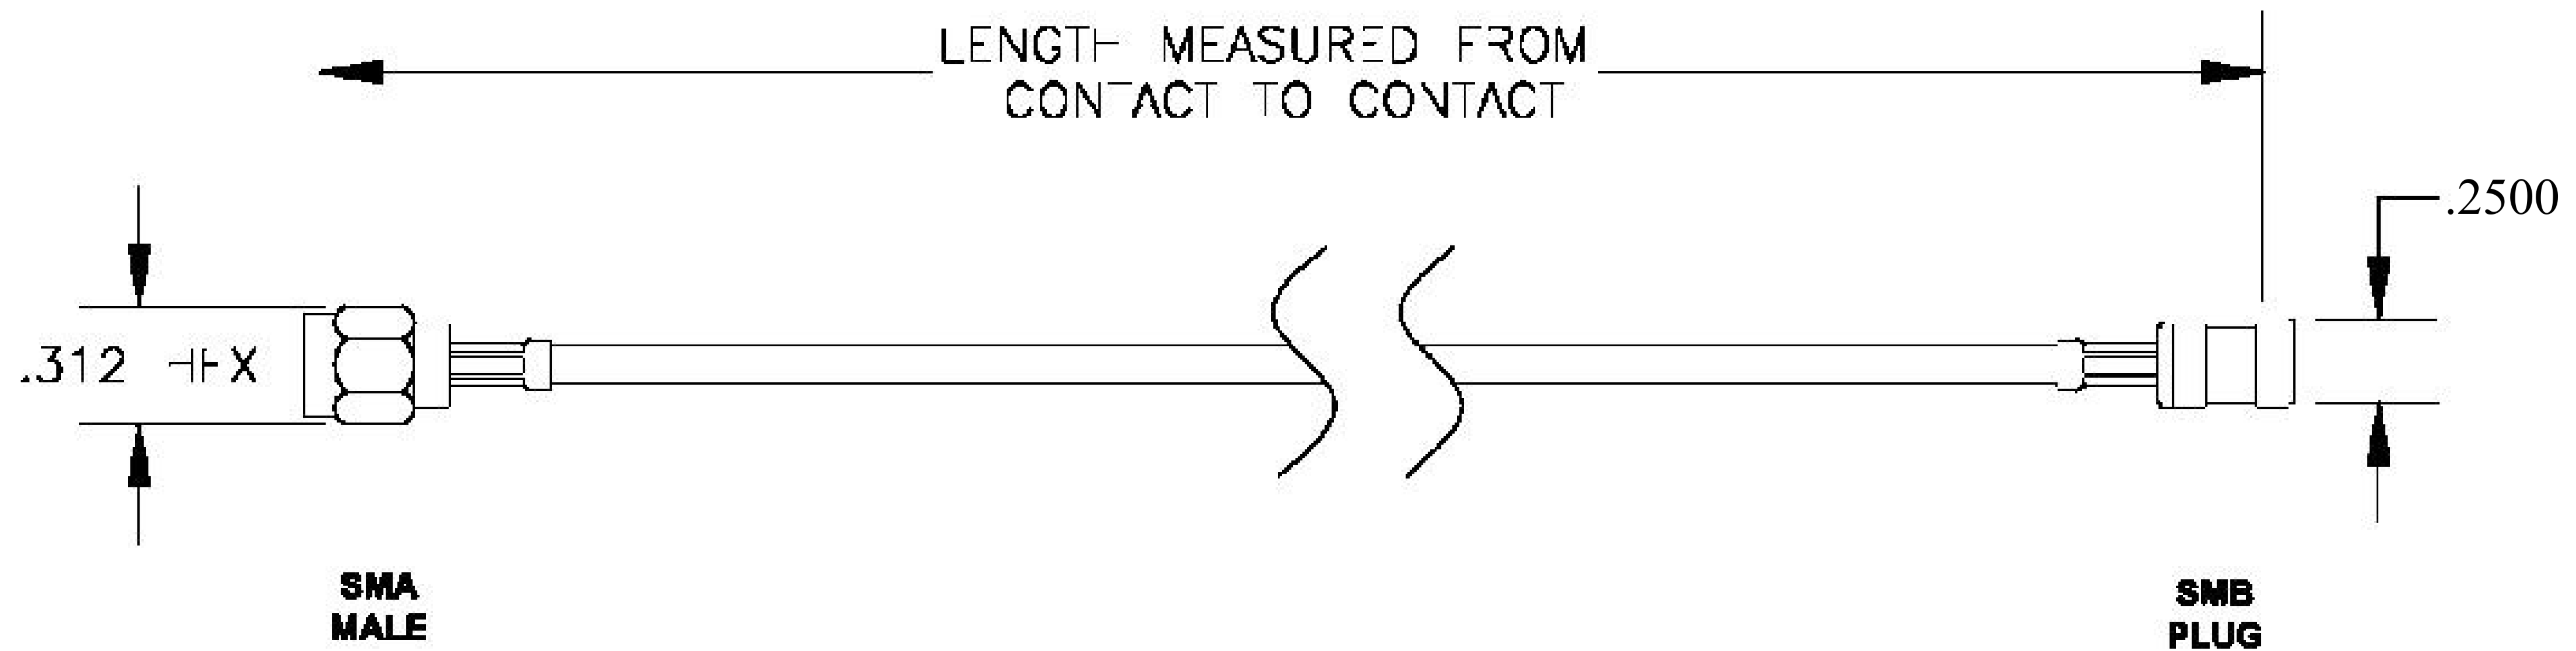

COMPONENTS	IMPEDANCE
SMA MALE	50 OHM
SMB PLUG	50 OHM
RG316-DS	50 OHM

Standard Lengths	
■12	12"
-24	24 ^H
-36	36"
■48	48"
-60	60"
■XXX	Custom Length in inches

8th Floor, Building 1, Yongfu Science and Technology Center Industrial Park, Nanzha District 5, Humen, 523900, Dongguan, Guangdong, China.

Website: www.ebeestock.com

Email: sales@ebeestock.com

COAXIAL & FIBER OPTICS

DWG TITLE	ET31057	DES_	sma-male-to-smb-plug-cable-6-inch-length-using-rg316-ds-coax-rohs-0031053
-----------	---------	------	---

SIZE A | **FSCM NO. 53919** | CAD FILE 073102 | SCALE N/A | 127

NOTES:

- UNLESS OTHERWISE SPECIFIED ALL DIMENSIONS ARE NOMINAL.
- ALL SPECIFICATIONS ARE SUBJECT TO CHANGE WITHOUT NOTICE AT ANY TIME.

RoHS
Compliance
Certified