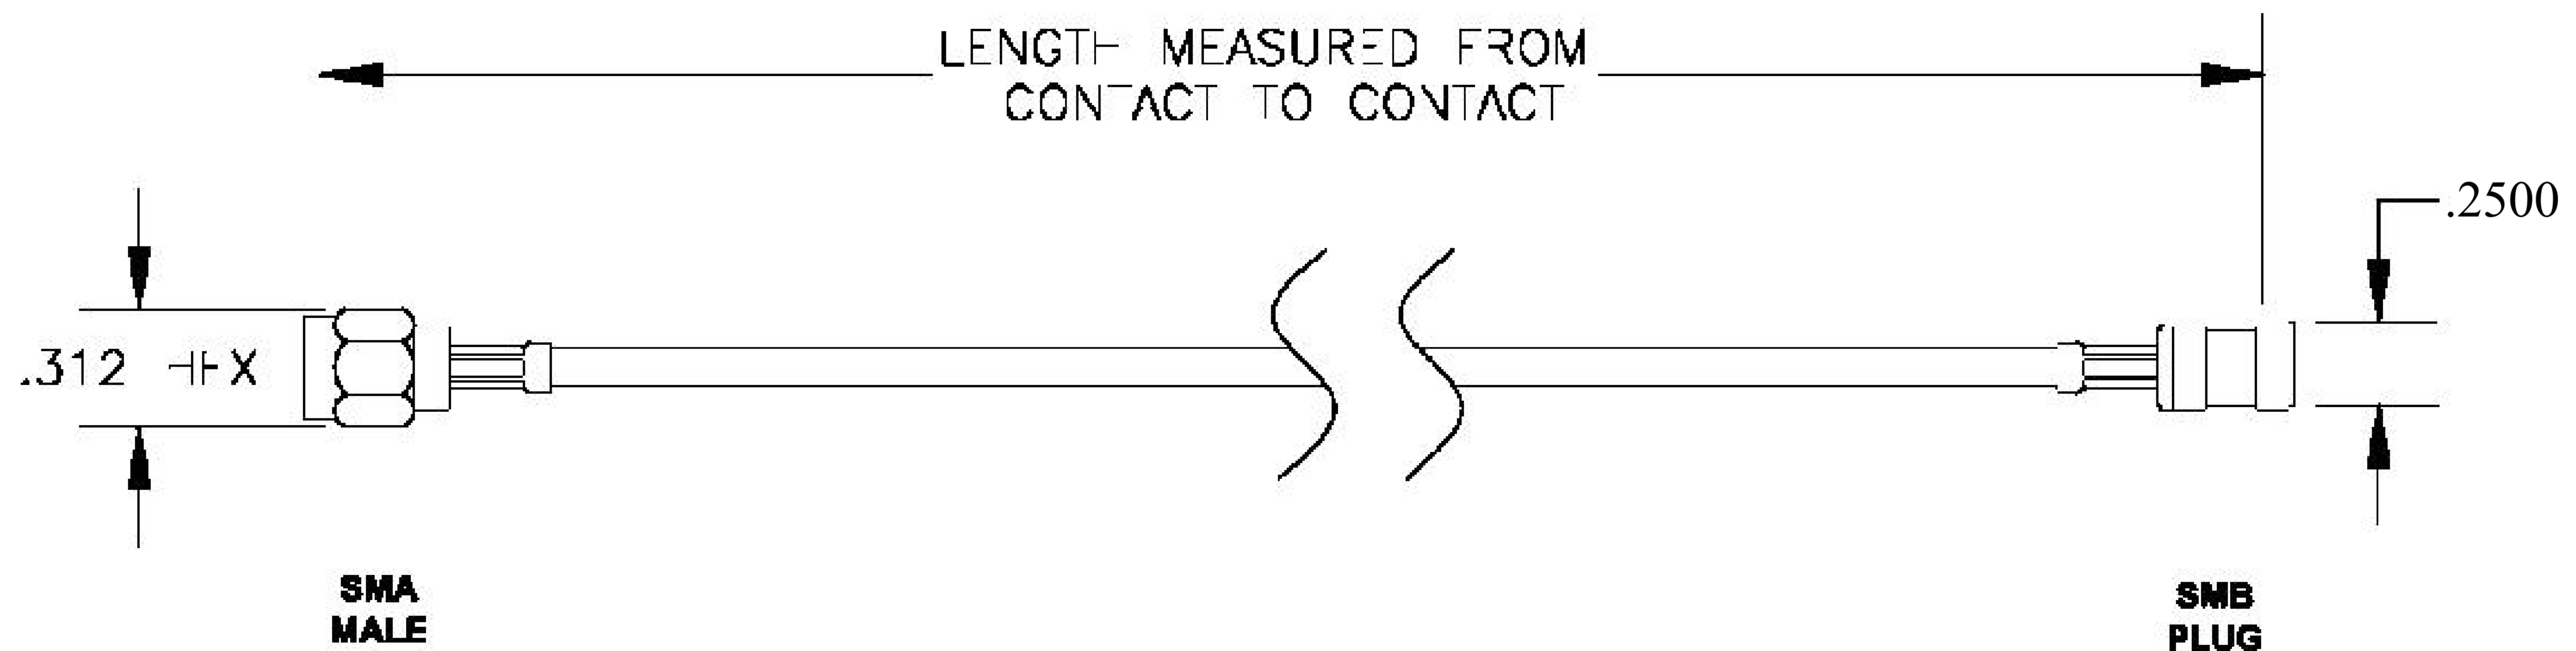

COMPONENTS	IMPEDANCE
SMA MALE	50 OHM
SMB PLUG	50 OHM
RG316-DS	50 OHM

Standard Lengths	
■12	12"
-24	24 ^H
-36	36"
■48	48"
-60	60"
■XXX	Custom Length in inches

8th Floor, Building 1, Yongfu Science and Technology Center Industrial Park, Nanzha District 5, Humen, 523900, Dongguan, Guangdong, China.

Website: www.ebeestock.com

Email: sales@ebeestock.com

COAXIAL & FIBER OPTICS

DWG TITLE	ET31058	DES_	sma-male-to-smb-plug-cable-6-inch-length-using-rg316-ds-coax-rohs-0031053
-----------	---------	------	---

SIZE A | FSCM NO. 53919 | CAD FILE 073102 | SCALE N/A |

127

RoHS
Compliance
Certified

NOTES:

- UNLESS OTHERWISE SPECIFIED ALL DIMENSIONS ARE NOMINAL.
- ALL SPECIFICATIONS ARE SUBJECT TO CHANGE WITHOUT NOTICE AT ANY TIME.