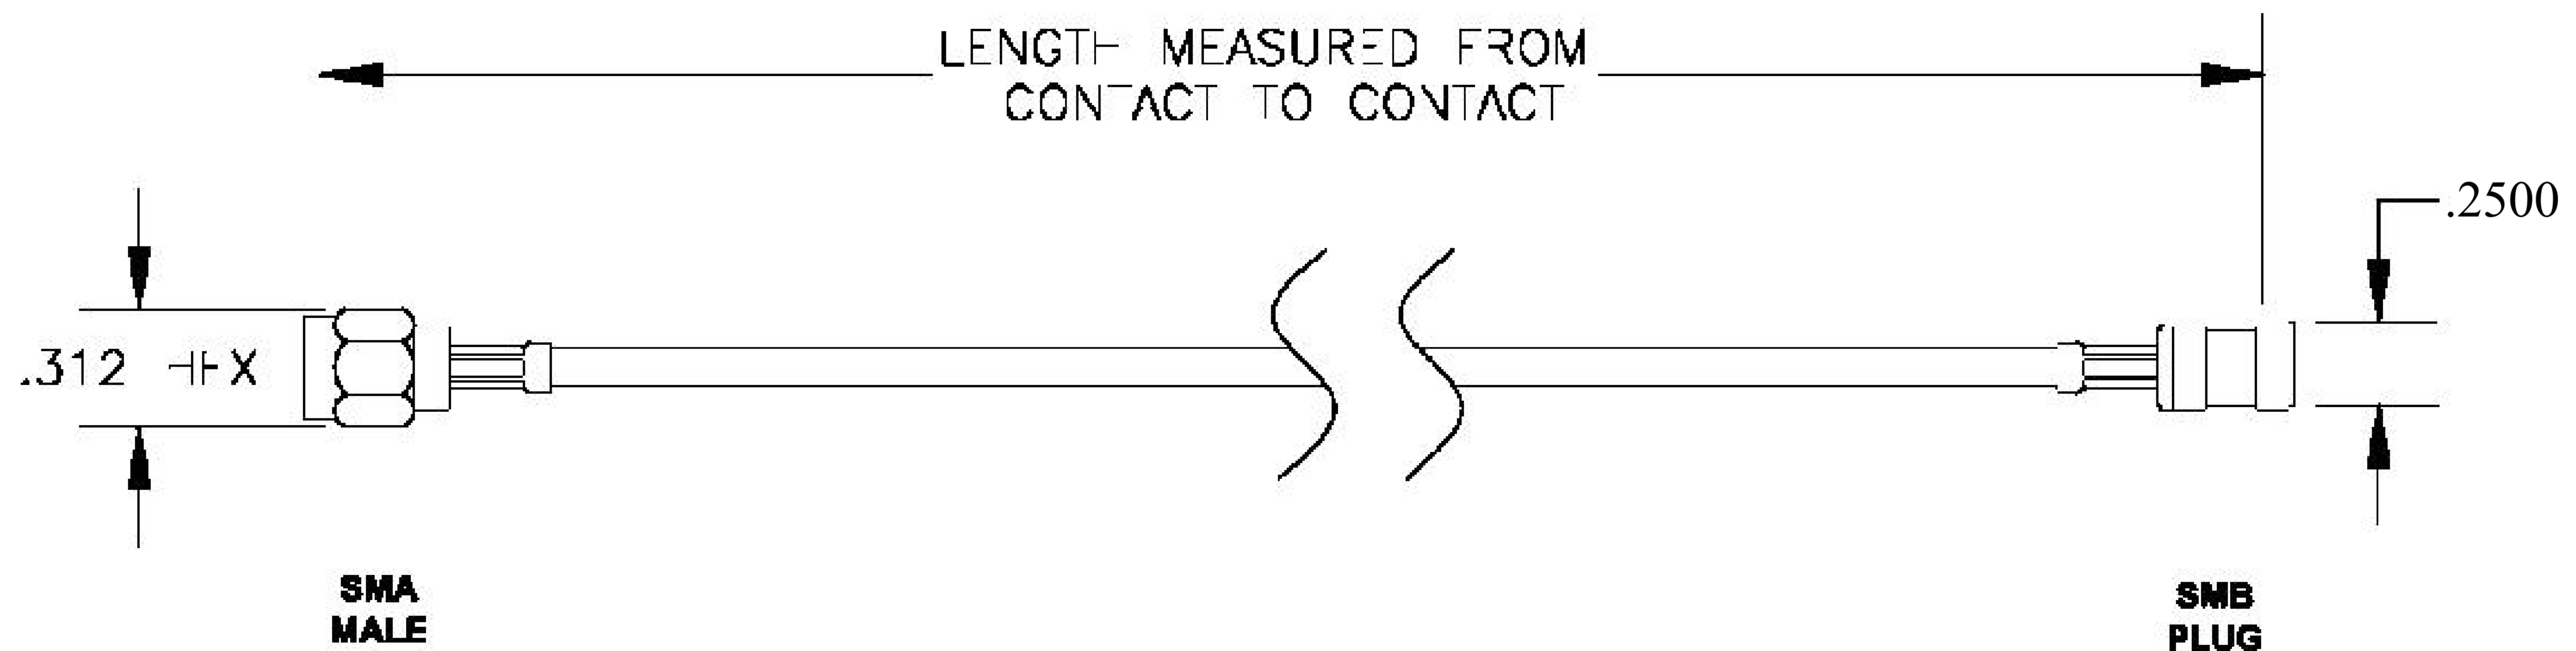

COMPONENTS	IMPEDANCE
SMA MALE	50 OHM
SMB PLUG	50 OHM
RG316-DS	50 OHM

Standard Lengths	
■12	12"
-24	24 ^H
-36	36"
■48	48"
-60	60"
■XXX	Custom Length in inches

8th Floor, Building 1, Yongfu Science and Technology Center Industrial Park, Nanzha District 5, Humen, 523900, Dongguan, Guangdong, China.

Website: www.ebeestock.com

Email: sales@ebeestock.com

COAXIAL & FIBER OPTICS

DWG TITLE	ET31059	DES_	sma-male-to-smb-plug-cable-6-inch-length-using-rg316-ds-coax-rohs-0031053
-----------	---------	------	---

SIZE A | FSCM NO. 53919 | CAD FILE 073102 | SCALE N/A |

| 127

RoHS
Compliance
Certified

NOTES:

- UNLESS OTHERWISE SPECIFIED ALL DIMENSIONS ARE NOMINAL.
- ALL SPECIFICATIONS ARE SUBJECT TO CHANGE WITHOUT NOTICE AT ANY TIME.