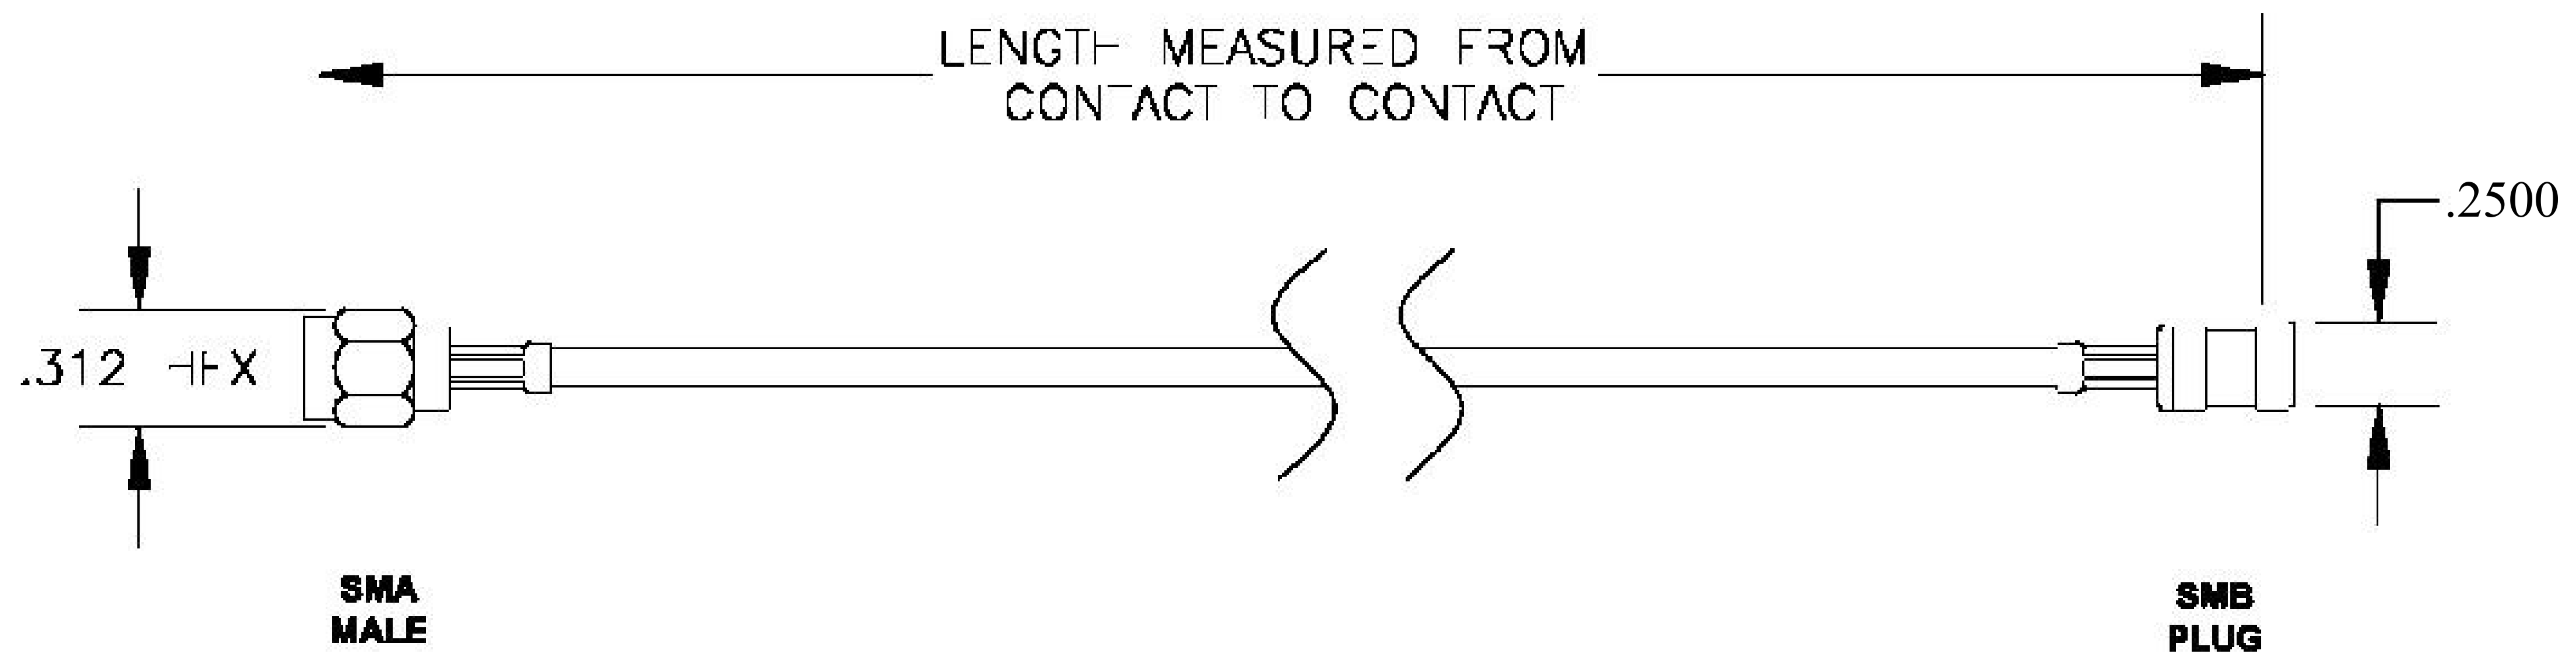

COMPONENTS	IMPEDANCE
SMA MALE	50 OHM
SMB PLUG	50 OHM
RG316-DS	50 OHM

Standard Lengths	
■12	12"
-24	24 ^H
-36	36"
■48	48"
-60	60"
■XXX	Custom Length in inches

8th Floor, Building 1, Yongfu Science and Technology Center Industrial Park, Nanzha District 5, Humen, 523900, Dongguan, Guangdong, China.

Website: www.ebeestock.com

Email: sales@ebeestock.com

COAXIAL & FIBER OPTICS

DWG TITLE ET31060	DES_ sma-male-to-smb-plug-cable-6-inch-length-using-rg316-ds-coax-rohs-0031053
----------------------	---

SIZE A | **FSCM NO. 53919** | CAD FILE 073102 | SCALE N/A | 127