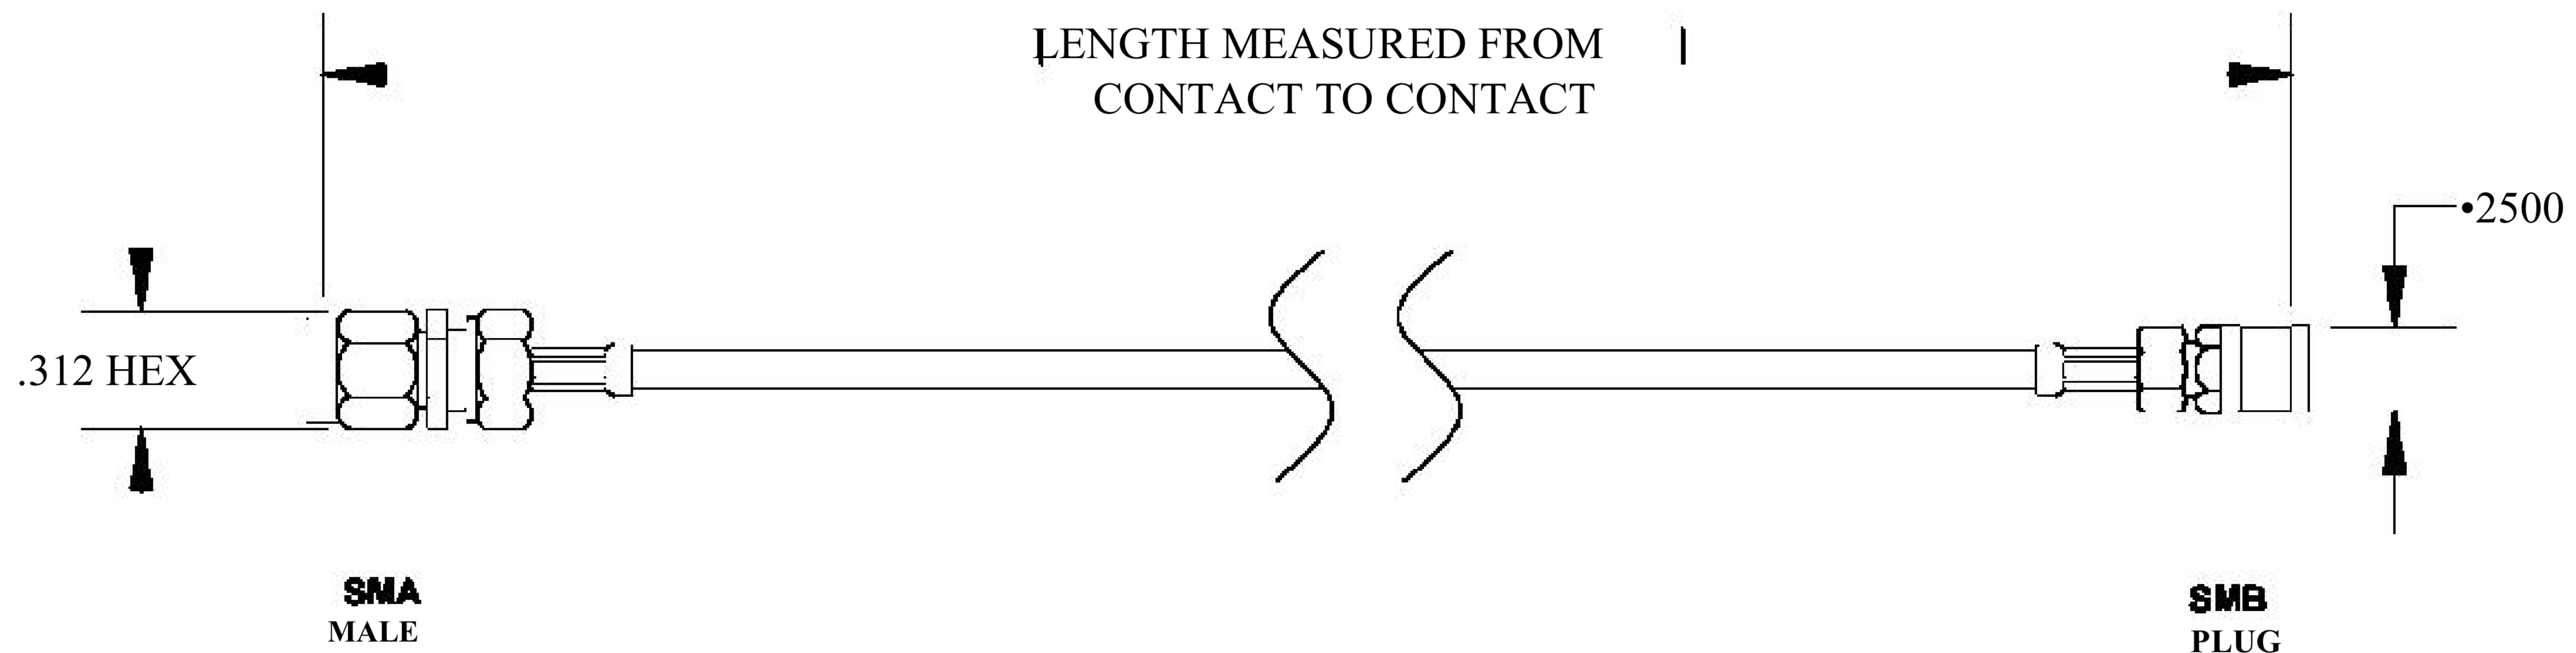

COMPONENTS	IMPEDANCE
SMA MALE	50 OHM
SMB PLUG	50 OHM
RG196A/U	50 OHM

Standard Lengths	
■12	12"
-24	24 ^H
-36	36"
■48	48"
-60	60"
■XXX	Custom Length in inches

8th Floor, Building 1, Yongfu Science and Technology Center Industrial Park, Nanzha District 5, Humen, 523900, Dongguan, Guangdong, China.

Website: www.ebeestock.com

Email: sales@ebeestock.com

COAXIAL & FIBER OPTICS

DWG TITLE	ET31063	DES_	sma-male-to-smb-plug-cable-6-inch-length-using-rg196-coax-rohs-0031061
-----------	---------	------	--

SIZE A | FSCM NO. 53919 | CAD FILE 073102 | SCALE N/A |