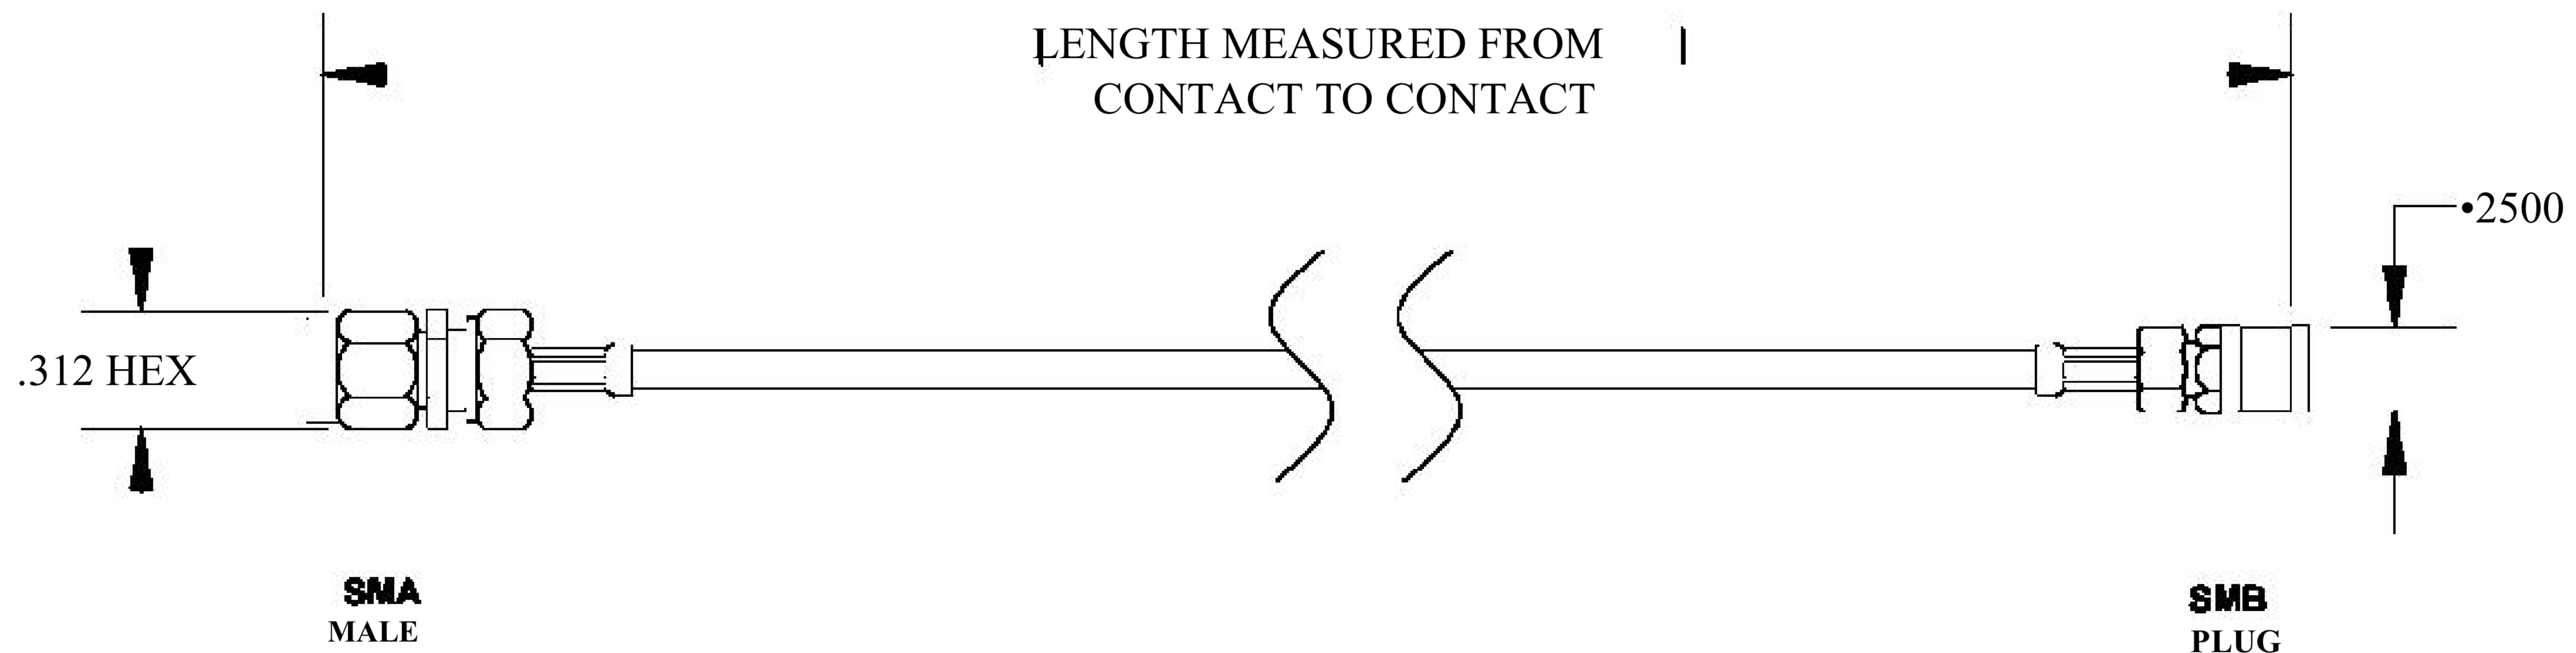

COMPONENTS	IMPEDANCE
SMA MALE	50 OHM
SMB PLUG	50 OHM
RG196A/U	50 OHM

Standard Lengths	
■12	12"
-24	24 ^H
-36	36"
■48	48"
-60	60"
■XXX	Custom Length in inches

8th Floor, Building 1, Yongfu Science and Technology Center Industrial Park, Nanzha District 5, Humen, 523900, Dongguan, Guangdong, China.

Website: www.ebeestock.com

Email: sales@ebeestock.com

COAXIAL & FIBER OPTICS

DWG TITLE	ET31064	DES_	sma-male-to-smb-plug-cable-6-inch-length-using-rg196-coax-rohs-0031061
-----------	---------	------	--

SIZE A | FSCM NO. 53919 | CAD FILE 073102 | SCALE N/A |