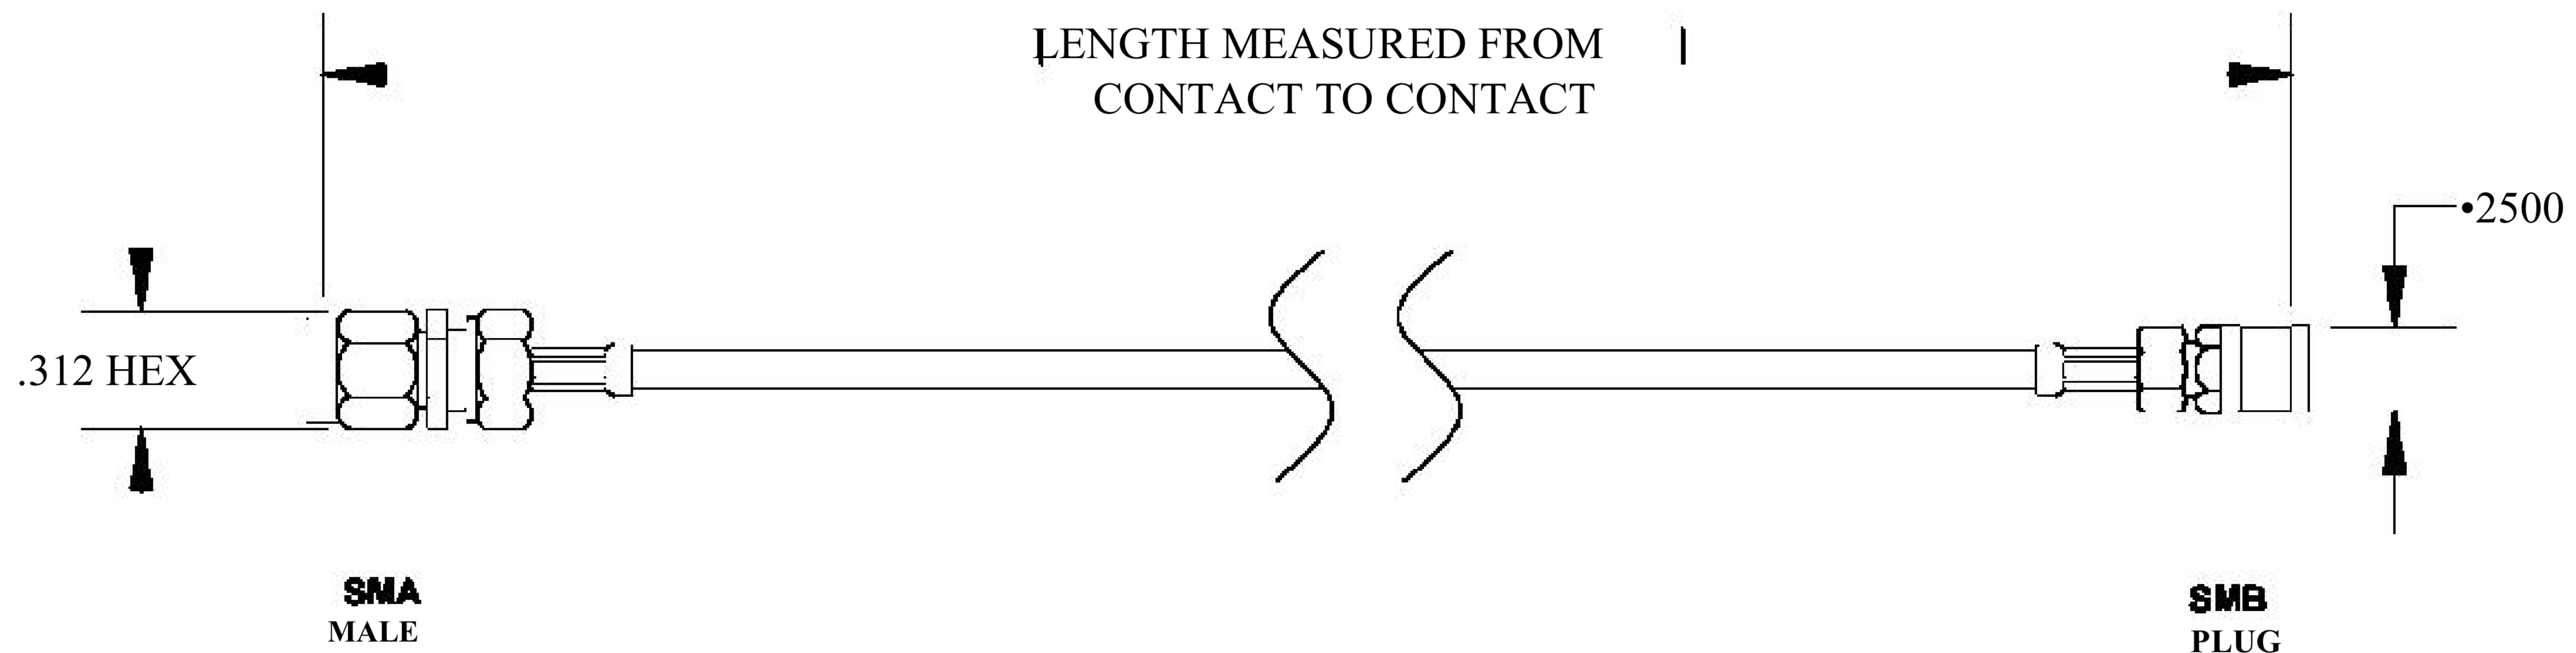

COMPONENTS	IMPEDANCE
SMA MALE	50 OHM
SMB PLUG	50 OHM
RG196A/U	50 OHM

Standard Lengths	
■12	12"
-24	24 ^H
-36	36"
■48	48"
-60	60"
■XXX	Custom Length in inches

8th Floor, Building 1, Yongfu Science and Technology Center Industrial Park, Nanzha District 5, Humen, 523900, Dongguan, Guangdong, China.

Website: www.ebeestock.com

Email: sales@ebeestock.com

COAXIAL & FIBER OPTICS

DWG TITLE	ET31067	DES_	sma-male-to-smb-plug-cable-6-inch-length-using-rg196-coax-rohs-0031061
-----------	---------	------	--

SIZE A | FSCM NO. 53919 | CAD FILE 073102 | SCALE N/A |