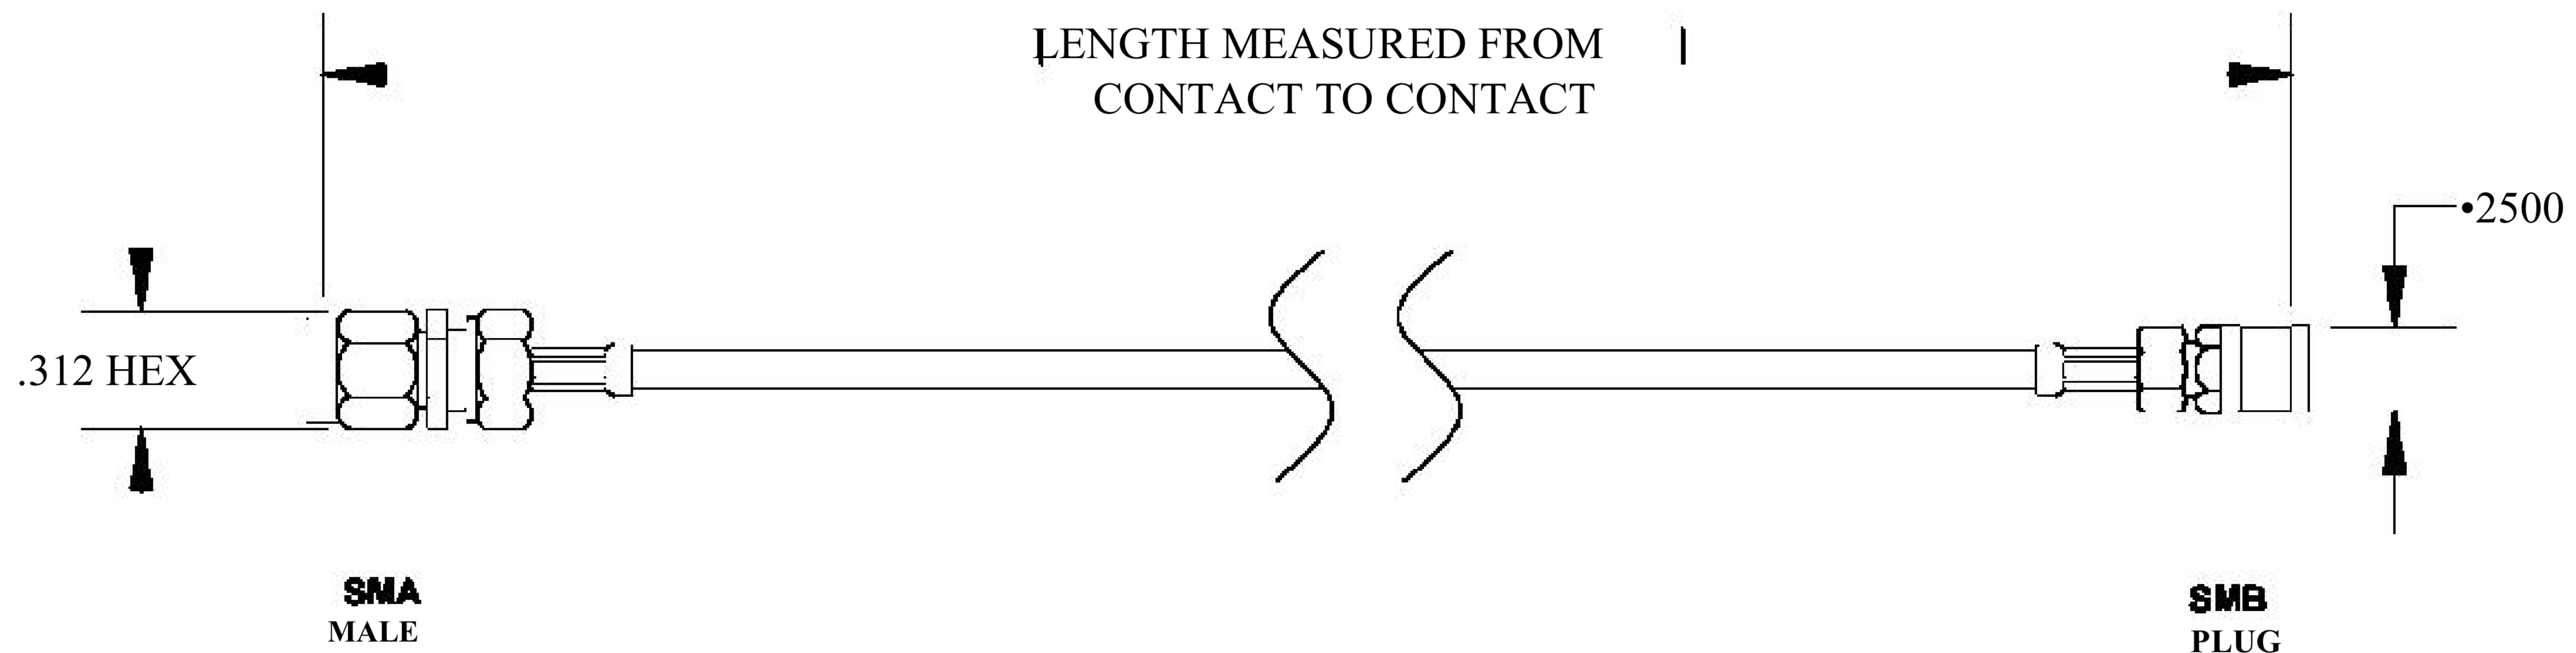

COMPONENTS	IMPEDANCE
SMA MALE	50 OHM
SMB PLUG	50 OHM
RG196A/U	50 OHM

Standard Lengths	
■12	12"
-24	24 ^H
-36	36"
■48	48"
-60	60"
■XXX	Custom Length in inches

8th Floor, Building 1, Yongfu Science and Technology Center Industrial Park, Nanzha District 5, Humen, 523900, Dongguan, Guangdong, China.

Website: www.ebeestock.com

Email: sales@ebeestock.com

COAXIAL & FIBER OPTICS

DWG TITLE	ET31068	DES_	sma-male-to-smb-plug-cable-6-inch-length-using-rg196-coax-rohs-0031061
-----------	---------	------	--

SIZE A | FSCM NO. 53919 | CAD FILE 073102 | SCALE N/A |