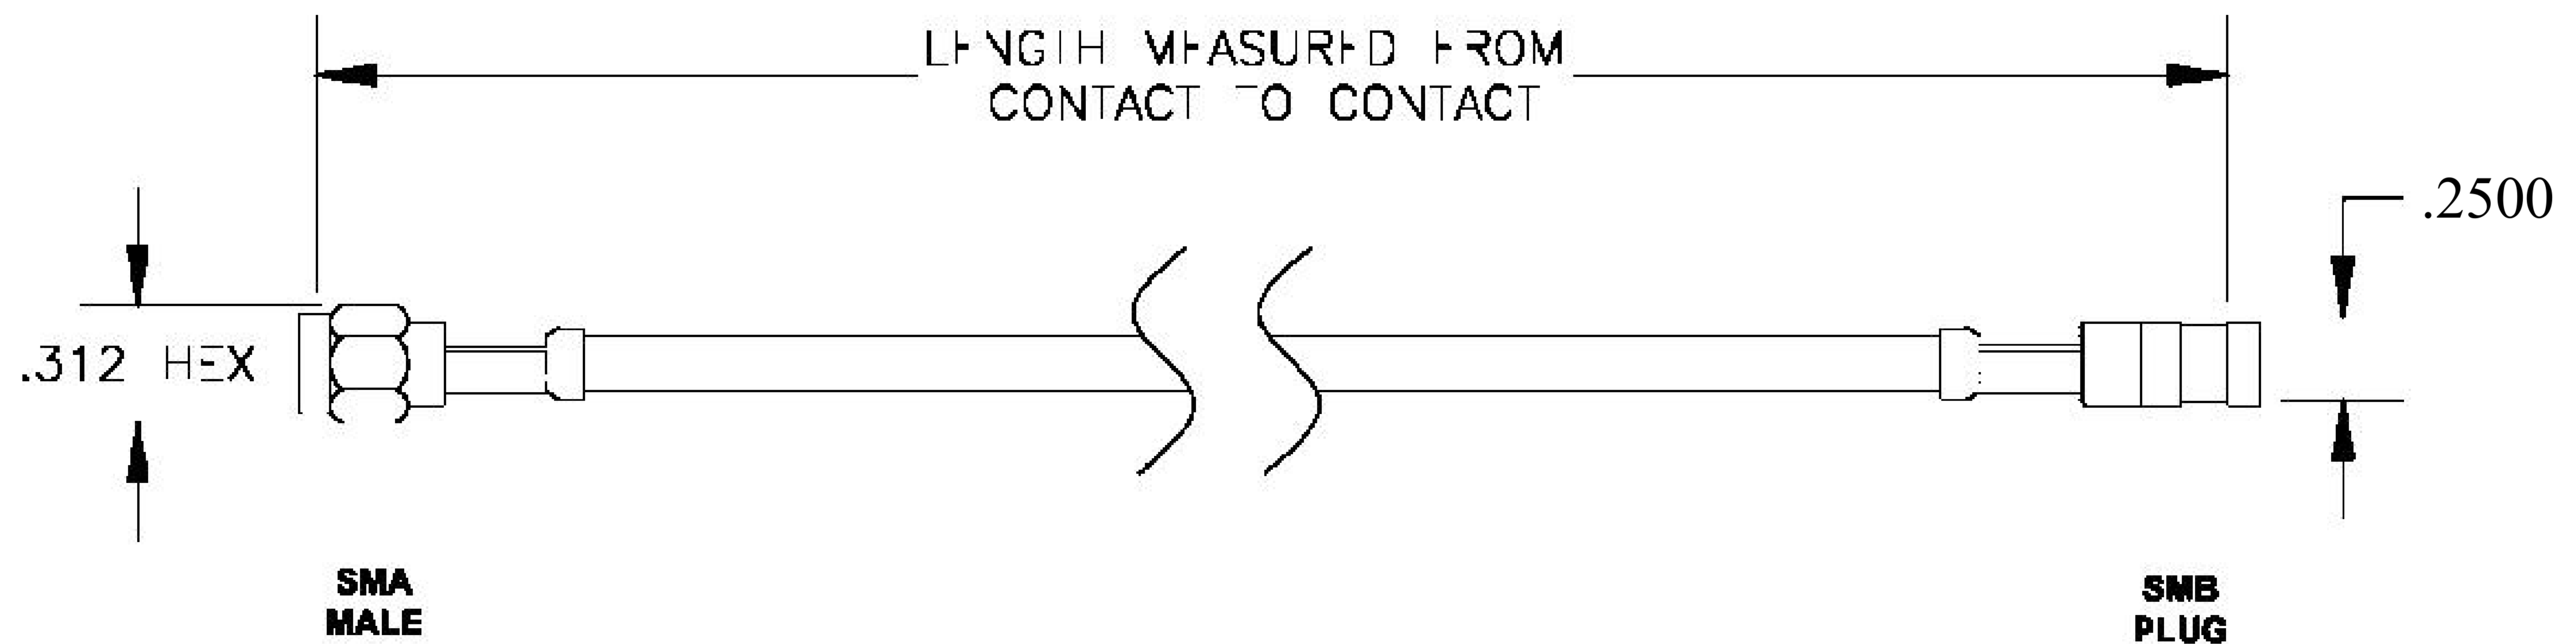

COMPONENTS	
SMA MALE	50 OHM
SMB PLUG	50 OHM
RG400/U	50 OHM

Standard Lengths	
-12	12"
-24	24 ^H
-36	36"
■48	48"
-60	60"
■XXX	Custom Length in inches

RoHS
Compliance
Certified

8th Floor, Building 1, Yongfu Science and Technology
Center Industrial Park, Nanzha District 5, Humen, 523900,
Dongguan, Guangdong, China.

Website: www.ebeestock.com

Email: sales@ebeestock.com

COAXIAL & FIBER OPTICS

DWG TITLE	ET31078	DES_	sma-male-to-smb-plug-cable-6-inch-length-using-rg400-coax-rohs-0031077
-----------	---------	------	--

SIZE A | FSCM NO. 53919 | CAD FILE 073102 | SCALE N/A |

| 127

NOTES:

1. UNLESS OTHERWISE SPECIFIED ALL DIMENSIONS ARE NOMINAL.
2. ALL SPECIFICATIONS ARE SUBJECT TO CHANGE WITHOUT NOTICE AT ANY TIME.