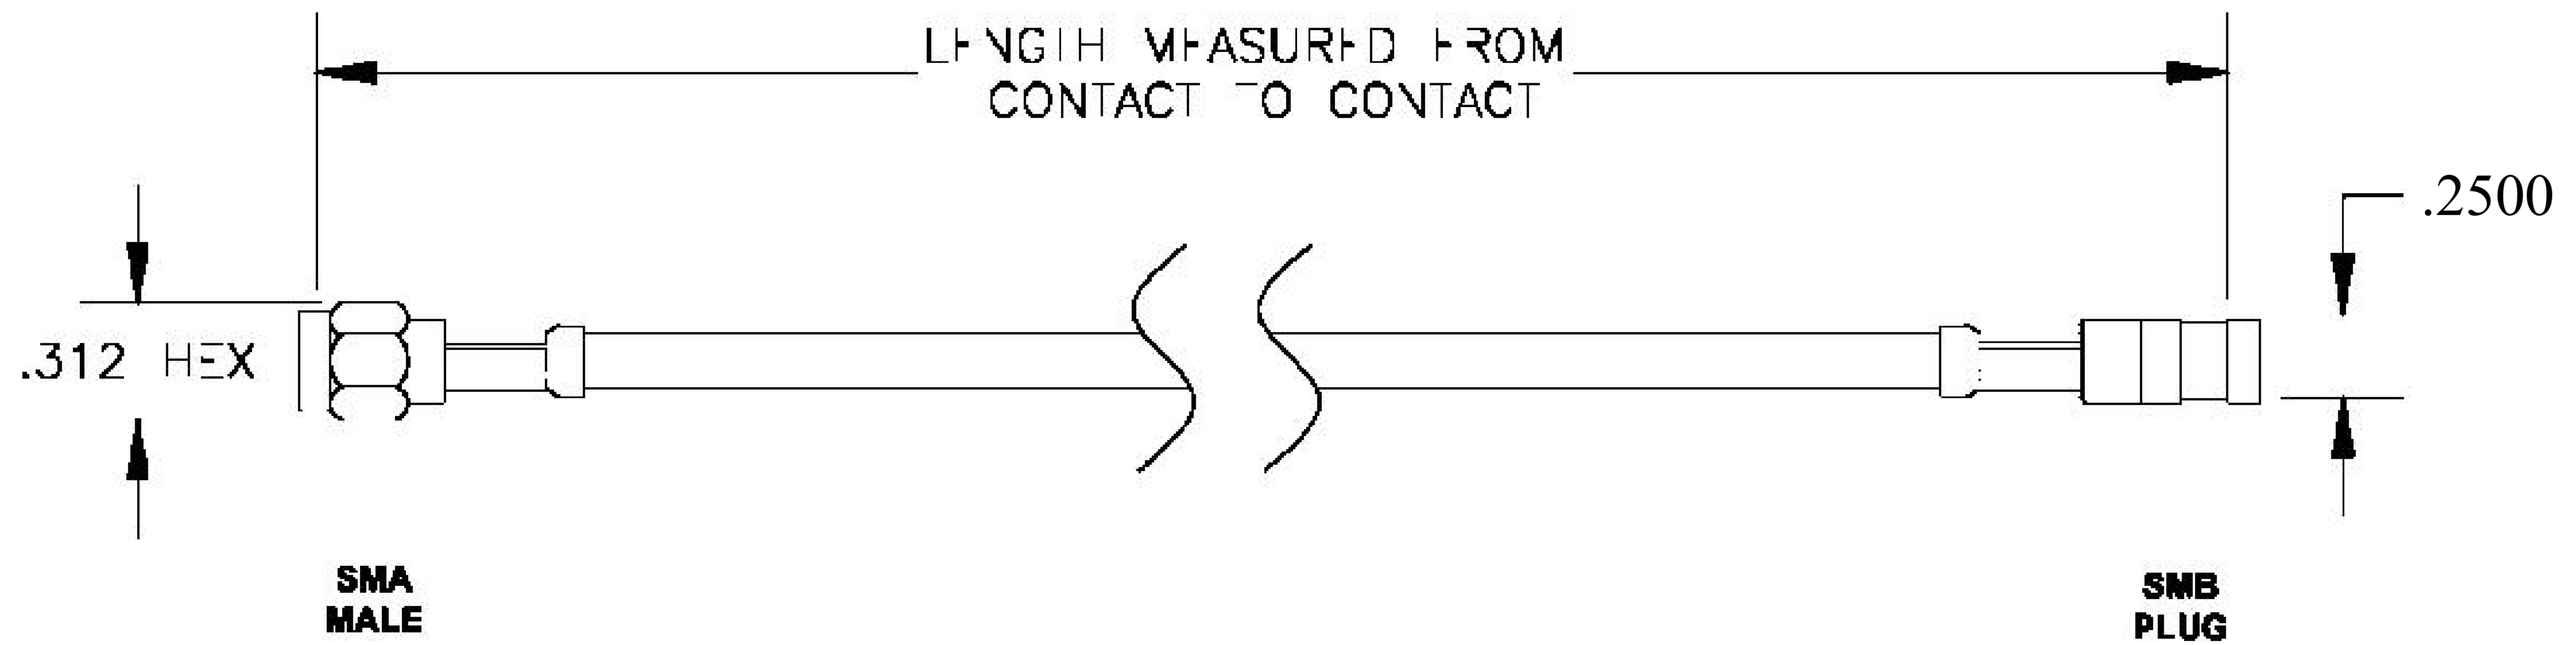

COMPONENTS	
SMA MALE	50 OHM
SMB PLUG	50 OHM
RG400/U	50 OHM

Standard Lengths	
-12	12"
-24	24 <sup>H</sup>
-36	36"
■48	48"
-60	60"
■XXX	Custom Length in inches

RoHS  
Compliance  
Certified

8th Floor, Building 1, Yongfu Science and Technology  
Center Industrial Park, Nanzha District 5, Humen, 523900,  
Dongguan, Guangdong, China.

Website: [www.ebeestock.com](http://www.ebeestock.com)

Email: [sales@ebeestock.com](mailto:sales@ebeestock.com)

COAXIAL & FIBER OPTICS

DWG TITLE	ET31083	DES_	sma-male-to-smb-plug-cable-6-inch-length-using-rg400-coax-rohs-0031077
-----------	---------	------	--

SIZE A | FSCM NO. 53919 | CAD FILE 073102 | SCALE N/A |

| 127

NOTES:

1. UNLESS OTHERWISE SPECIFIED ALL DIMENSIONS ARE NOMINAL.
2. ALL SPECIFICATIONS ARE SUBJECT TO CHANGE WITHOUT NOTICE AT ANY TIME.