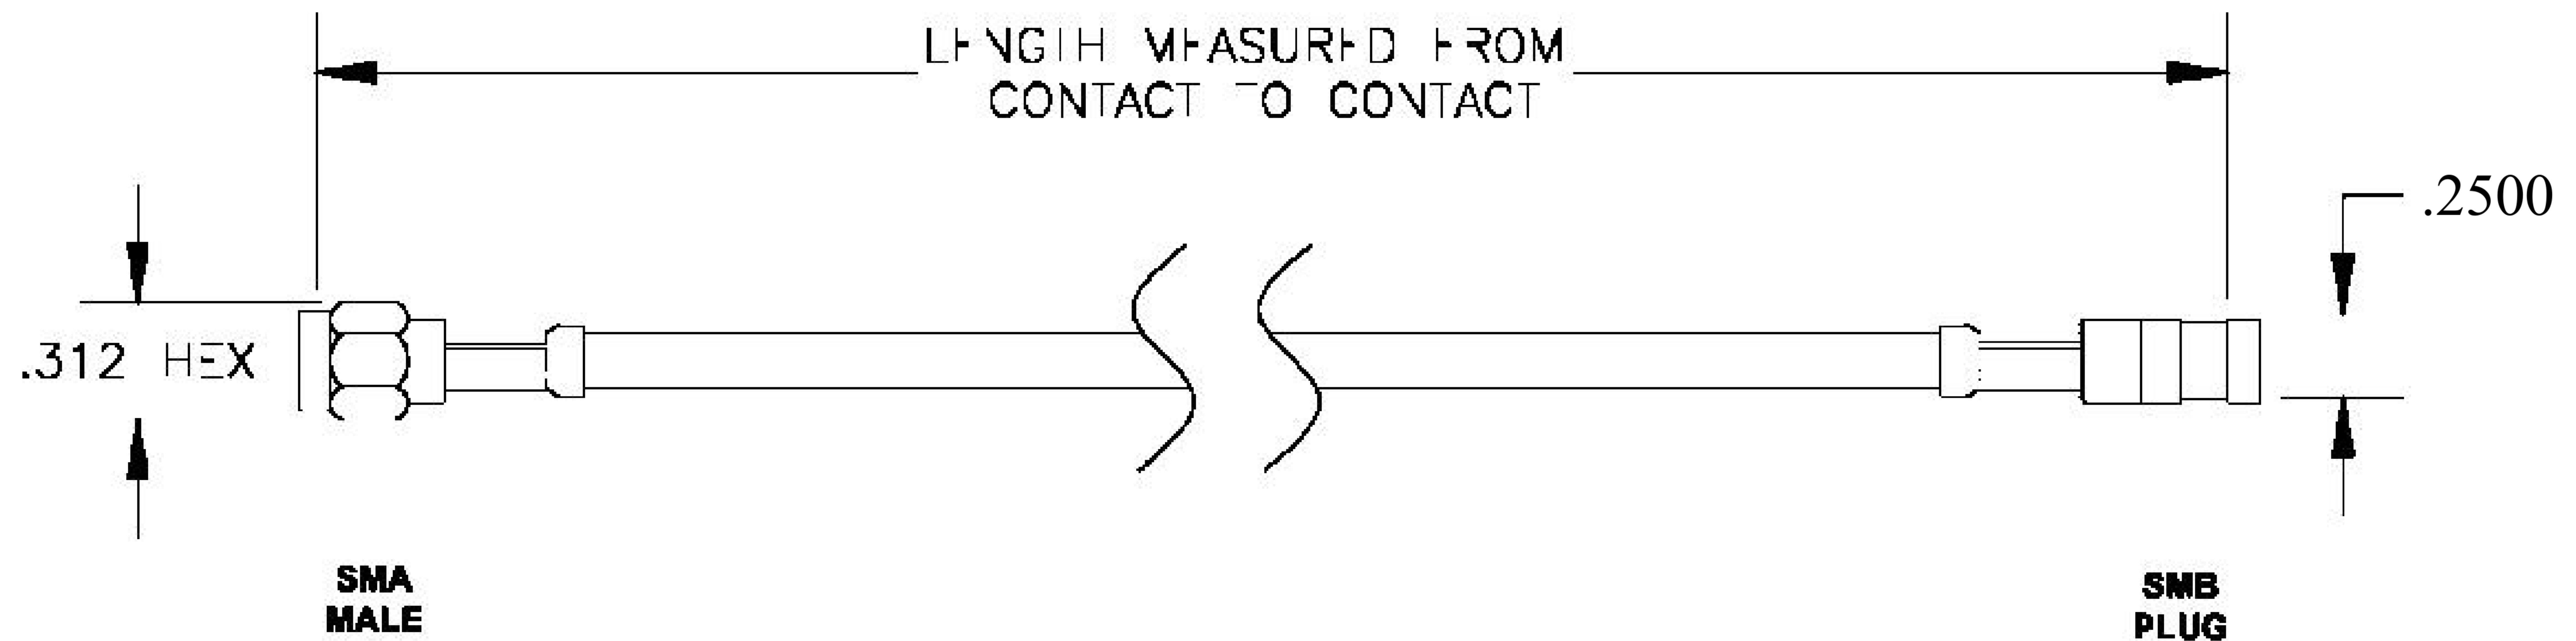

COMPONENTS	
SMA MALE	50 OHM
SMB PLUG	50 OHM
RG400/U	50 OHM

Standard Lengths	
-12	12"
-24	24 <sup>H</sup>
-36	36"
■48	48"
-60	60"
■XXX	Custom Length in inches

RoHS  
Compliance  
Certified

8th Floor, Building 1, Yongfu Science and Technology  
Center Industrial Park, Nanzha District 5, Humen, 523900,  
Dongguan, Guangdong, China.

Website: [www.ebeestock.com](http://www.ebeestock.com)

Email: [sales@ebeestock.com](mailto:sales@ebeestock.com)

COAXIAL & FIBER OPTICS

DWG TITLE	ET31084	DES_	sma-male-to-smb-plug-cable-6-inch-length-using-rg400-coax-rohs-0031077
-----------	---------	------	--

SIZE A | FSCM NO. 53919 | CAD FILE 073102 | SCALE N/A |

| 127

NOTES:

1. UNLESS OTHERWISE SPECIFIED ALL DIMENSIONS ARE NOMINAL.
2. ALL SPECIFICATIONS ARE SUBJECT TO CHANGE WITHOUT NOTICE AT ANY TIME.