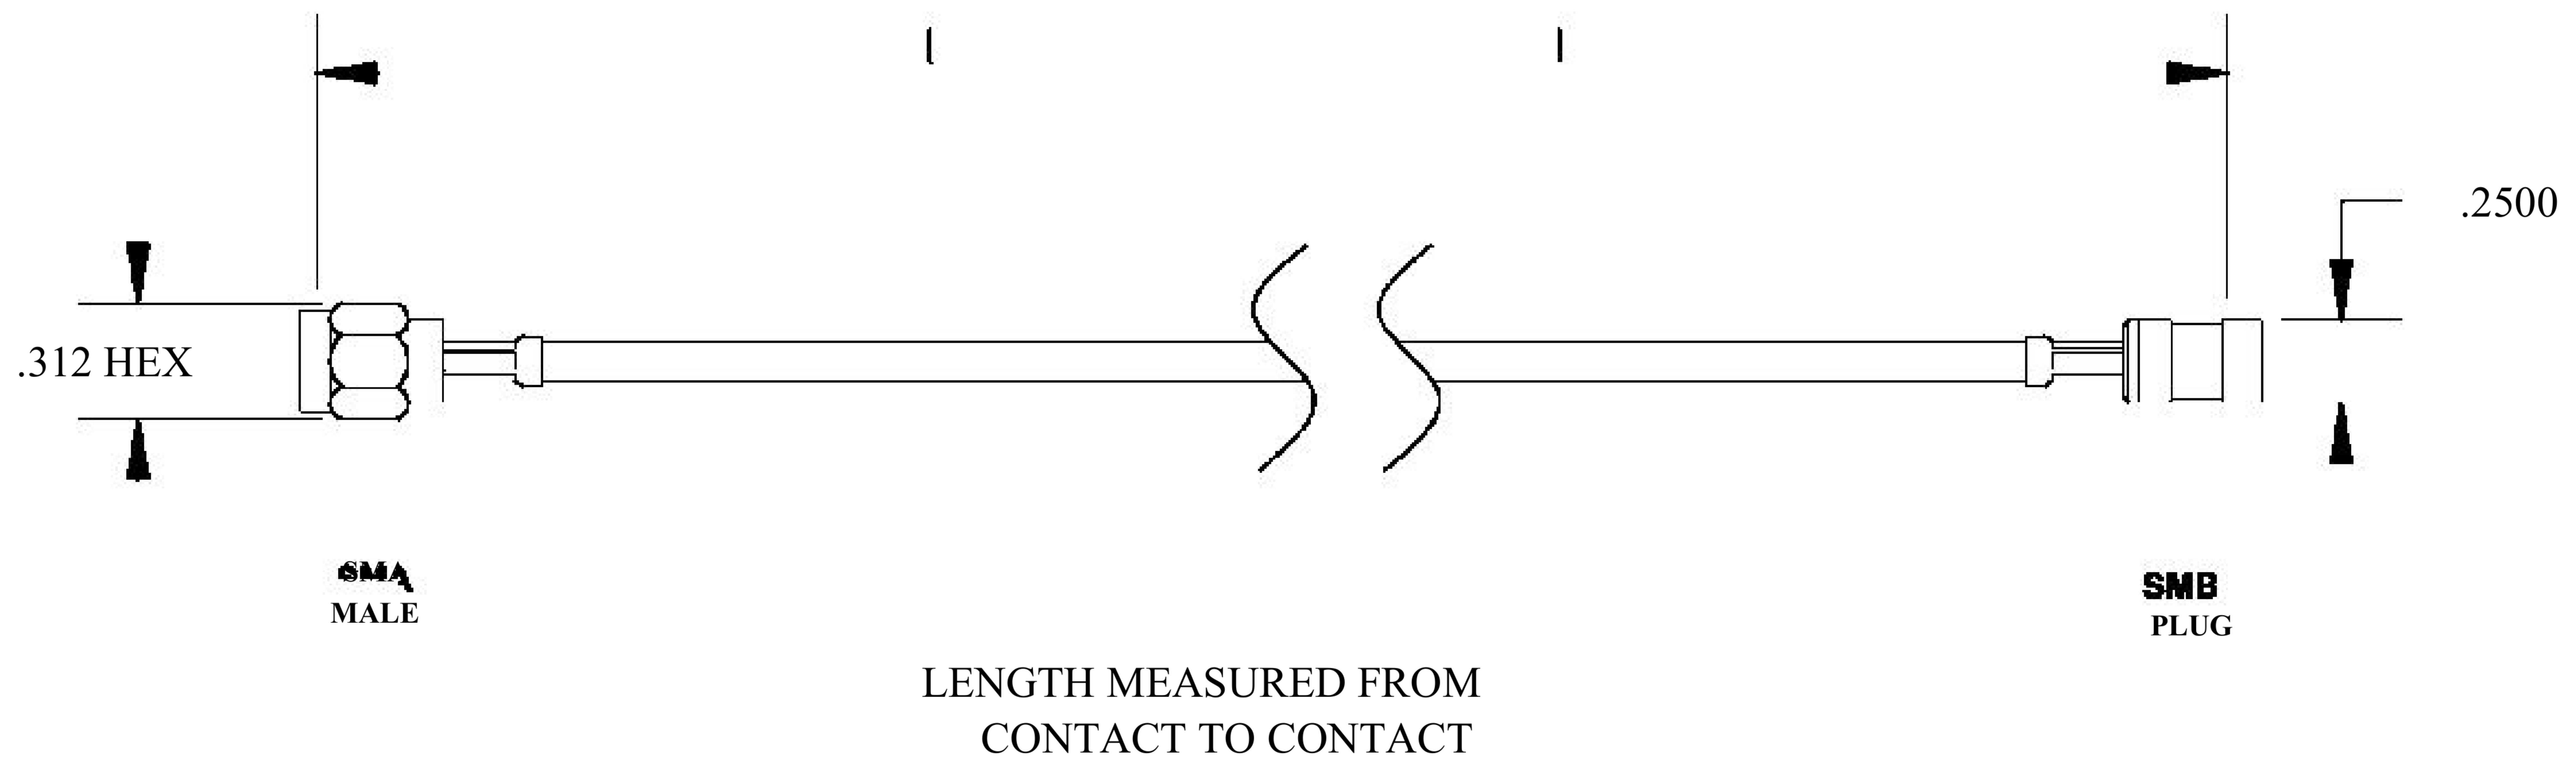

COMPONENTS	
SMA MALE	50 OHM
SMB PLUG	50 OHM
RG188-DS	50 OHM

Standard Lengths	
-12	12-
-24	24"
-36	36"
■48	48"
-60	60 ^M
-XXX	Custom Length in inches

8th Floor, Building 1, Yongfu Science and Technology Center Industrial Park, Nanzha District 5, Humen, 523900, Dongguan, Guangdong, China.

Website: www.ebeestock.com

Email: sales@ebeestock.com

COAXIAL & FIBER OPTICS

DWG TITLE	ET31141	DES_	sma-male-to-smb-plug-cable-6-inch-length-using-rg188-ds-coax-rohs-0031141
SIZE A FSCM NO. 53919 CAD FILE 073102 SCALE N/A		127	