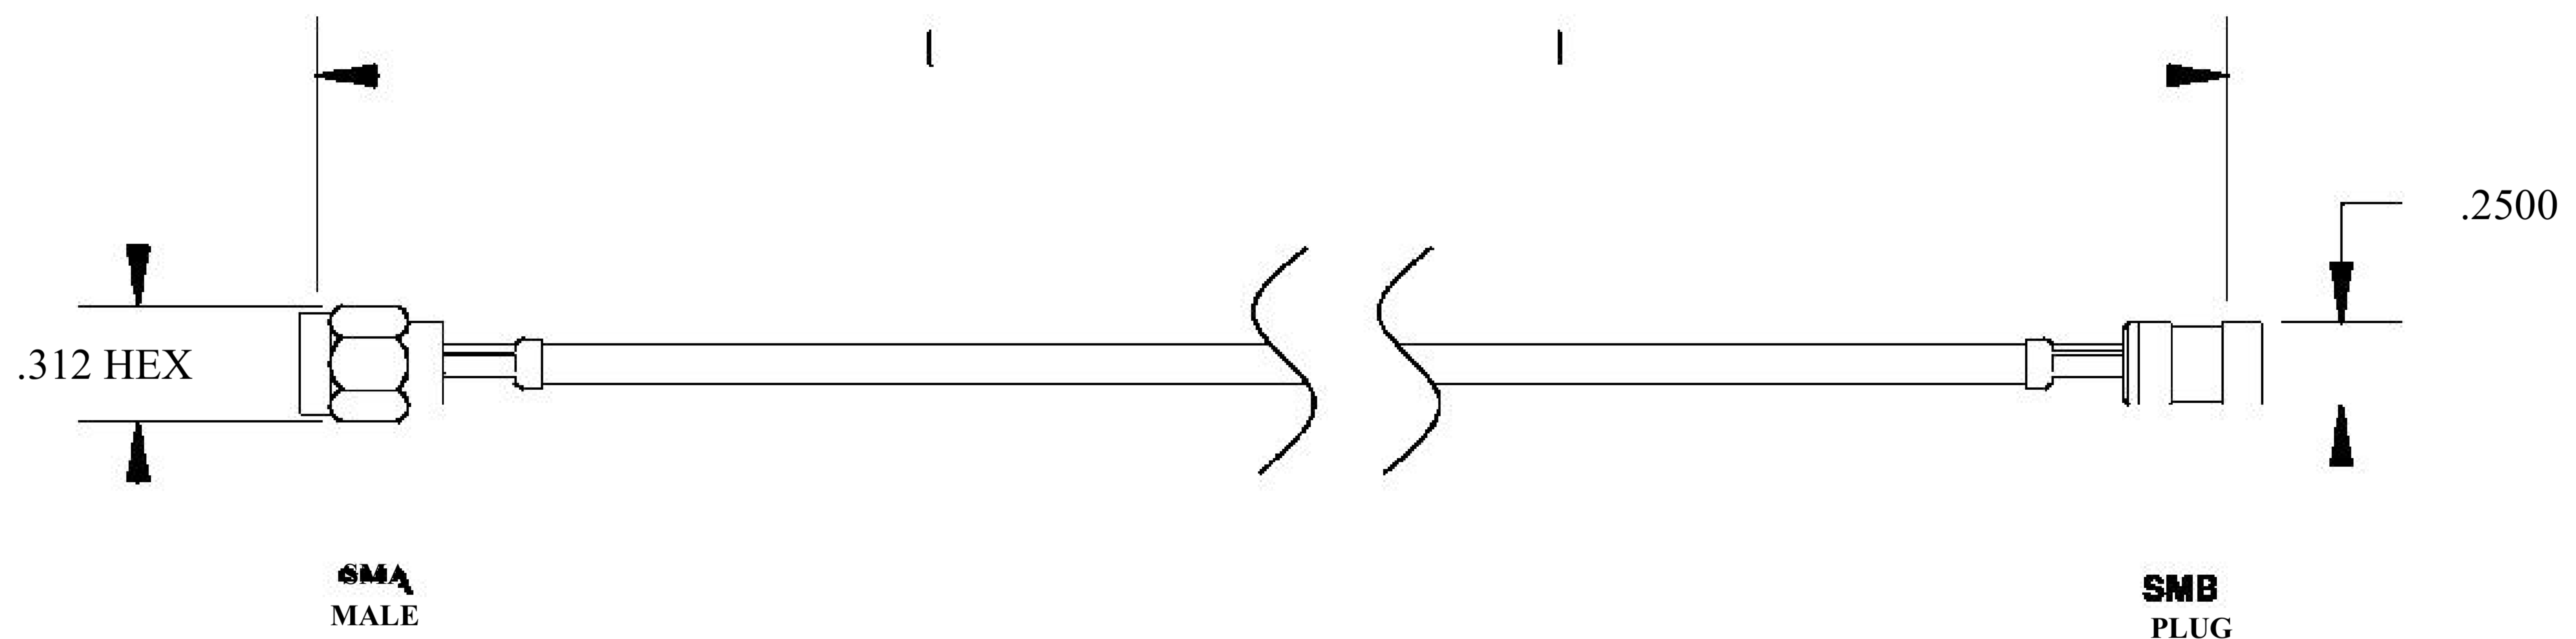

COMPONENTS	
SMA MALE	50 OHM
SMB PLUG	50 OHM
RG188-DS	50 OHM

Standard Lengths	
-12	12-
-24	24"
-36	36"
■48	48"
-60	60 <sup>M</sup>
-XXX	Custom Length in inches

LENGTH MEASURED FROM CONTACT TO CONTACT

8th Floor, Building 1, Yongfu Science and Technology Center Industrial Park, Nanzha District 5, Humen, 523900, Dongguan, Guangdong, China.

#### COAXIAL & FIBER OPTICS

DWG TITLE	ET31142	DES_	sma-male-to-smb-plug-cable-6-inch-length-using-rg188-ds-coax-rohs-0031141
-----------	---------	------	---

SIZE A | FSCM NO. 53919 | CAD FILE 073102 | SCALE N/A |