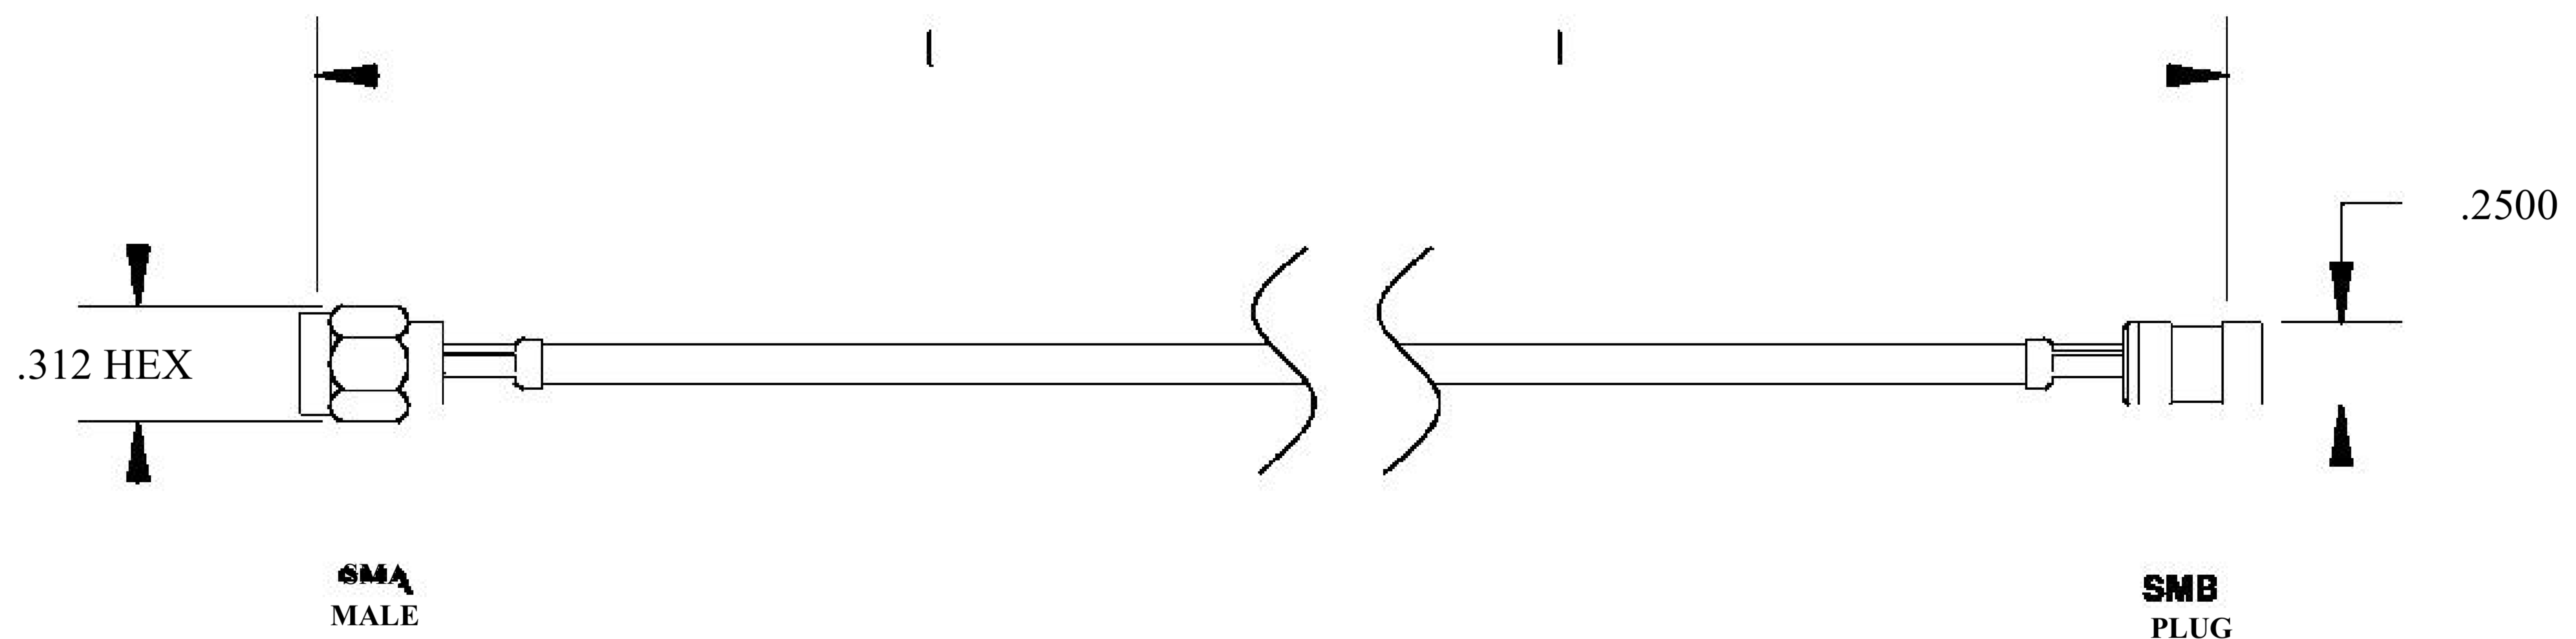

COMPONENTS	
SMA MALE	50 OHM
SMB PLUG	50 OHM
RG188-DS	50 OHM

Standard Lengths	
-12	12-
-24	24"
-36	36"
■48	48"
-60	60 <sup>M</sup>
-XXX	Custom Length in inches

LENGTH MEASURED FROM  
CONTACT TO CONTACT

8th Floor, Building 1, Yongfu Science and Technology  
Center Industrial Park, Nanzha District 5, Humen, 523900,  
Dongguan, Guangdong, China.

#### COAXIAL & FIBER OPTICS

DWG TITLE	ET31143	DES_	sma-male-to-smb-plug-cable-6-inch-length-using-rg188-ds-coax-rohs-0031 141
SIZE A   FSCM NO. 53919   CAD FILE 073102   SCALE N/A			127

RoHS  
Compliance  
Certified