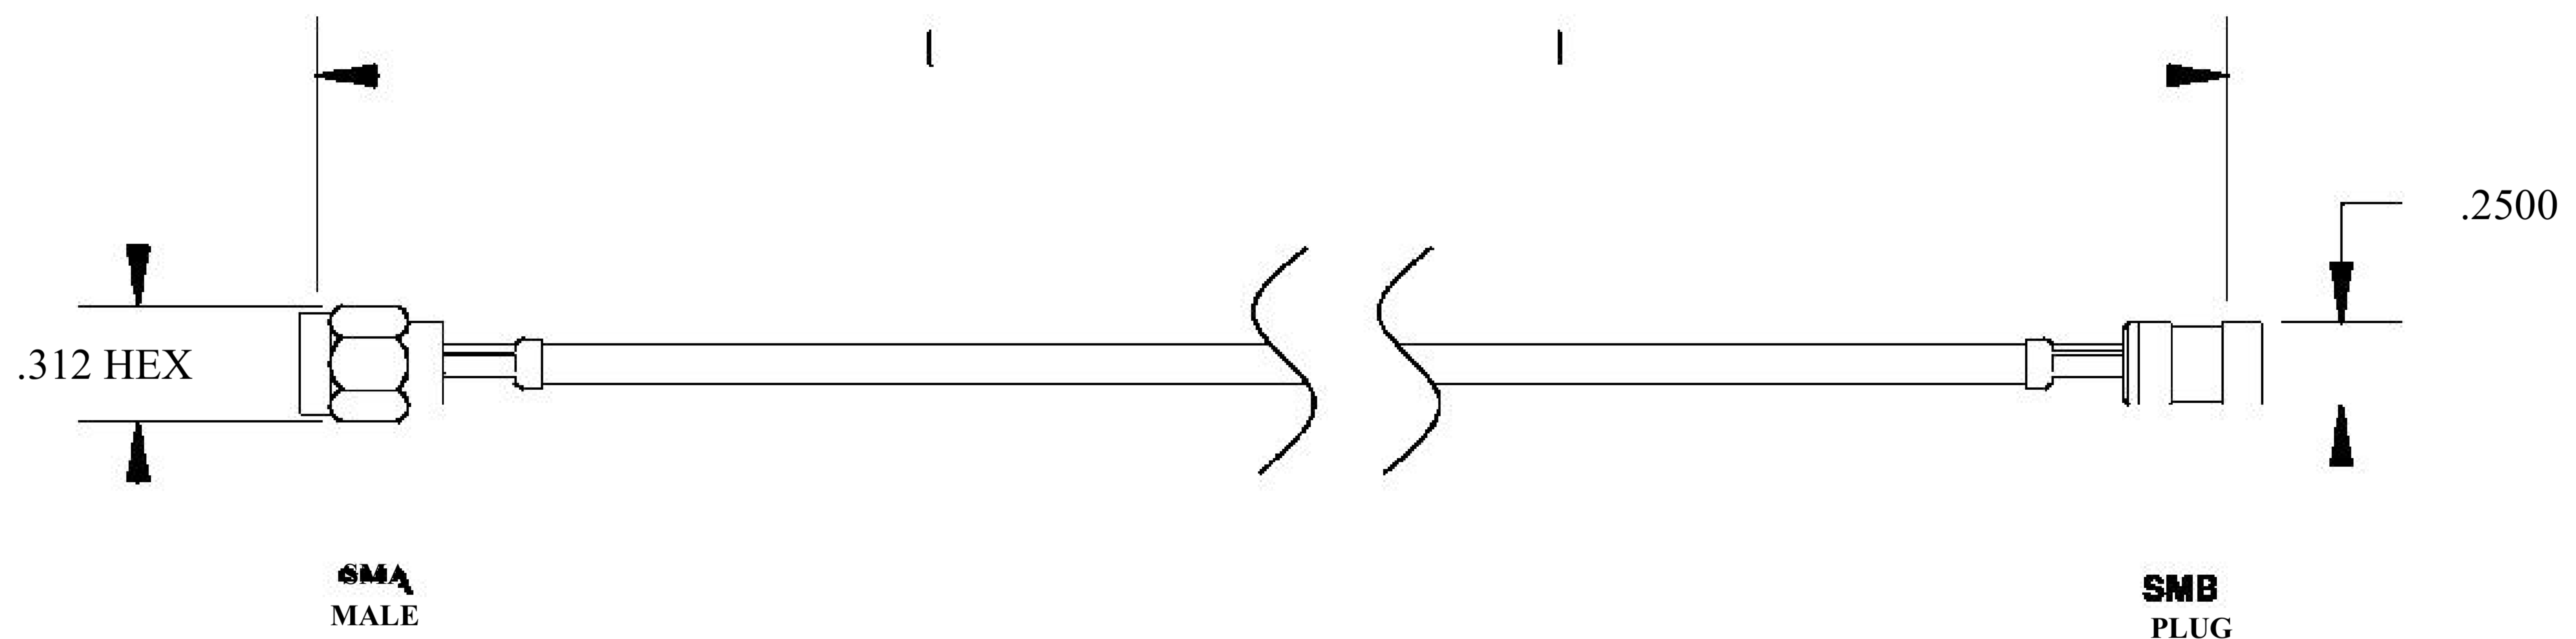

COMPONENTS	
SMA MALE	50 OHM
SMB PLUG	50 OHM
RG188-DS	50 OHM

Standard Lengths	
-12	12-
-24	24"
-36	36"
■48	48"
-60	60 ^M
-XXX	Custom Length in inches

LENGTH MEASURED FROM CONTACT TO CONTACT

8th Floor, Building 1, Yongfu Science and Technology Center Industrial Park, Nanzha District 5, Humen, 523900, Dongguan, Guangdong, China.

Website: www.ebeestock.com

Email: sales@ebeestock.com

COAXIAL & FIBER OPTICS

DWG TITLE	ET31144	DES_	sma-male-to-smb-plug-cable-6-inch-length-using-rg188-ds-coax-rohs-0031141
-----------	---------	------	---

SIZE A | FSCM NO. 53919 | CAD FILE 073102 | SCALE N/A |

| 127

NOTES:

1. UNLESS OTHERWISE SPECIFIED ALL DIMENSIONS ARE NOMINAL.
2. ALL SPECIFICATIONS ARE SUBJECT TO CHANGE WITHOUT NOTICE AT ANY TIME.

RoHS Compliance Certified