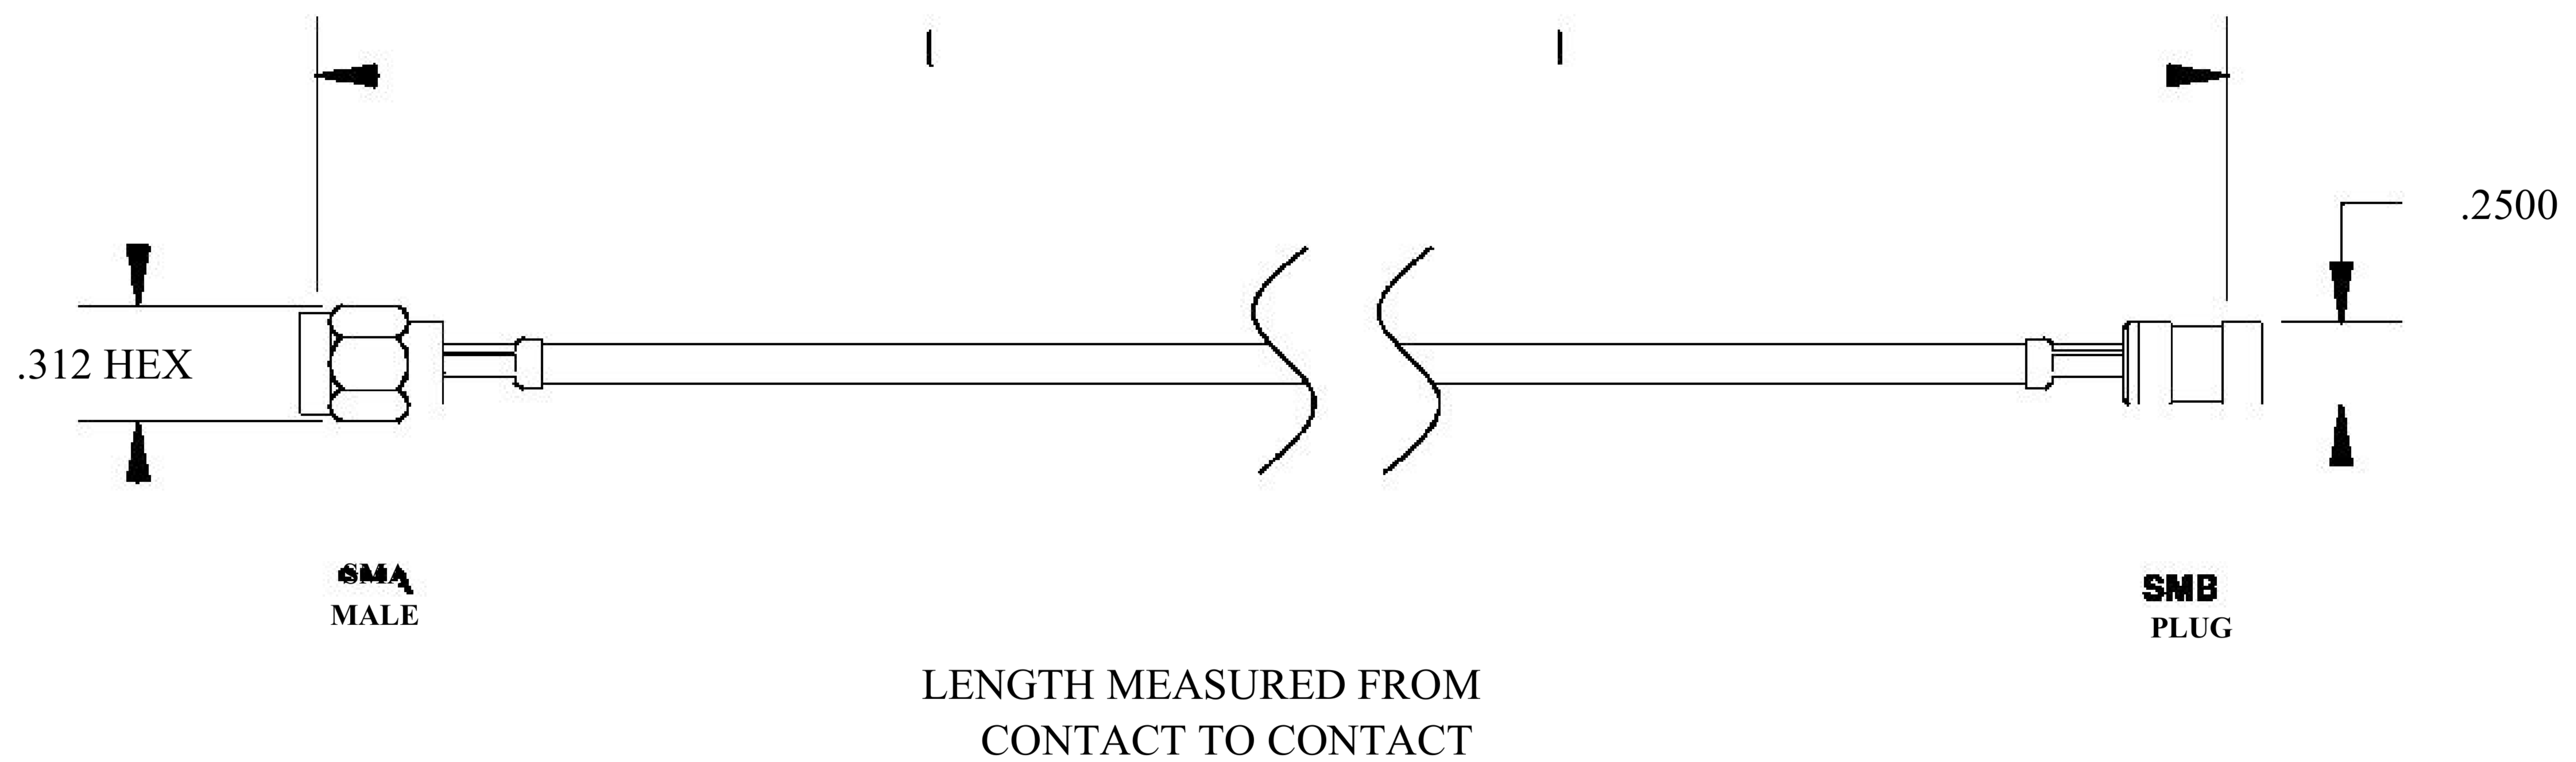

COMPONENTS	
SMA MALE	50 OHM
SMB PLUG	50 OHM
RG188-DS	50 OHM

Standard Lengths	
-12	12-
-24	24"
-36	36"
■48	48"
-60	60 ^M
-XXX	Custom Length in inches

8th Floor, Building 1, Yongfu Science and Technology Center Industrial Park, Nanzha District 5, Humen, 523900, Dongguan, Guangdong, China.

Website: www.ebeestock.com

Email: sales@ebeestock.com

COAXIAL & FIBER OPTICS

DWG TITLE	ET31145	DES_	sma-male-to-smb-plug-cable-6-inch-length-using-rg188-ds-coax-rohs-0031141
SIZE A FSCM NO. 53919 CAD FILE 073102 SCALE N/A		127	