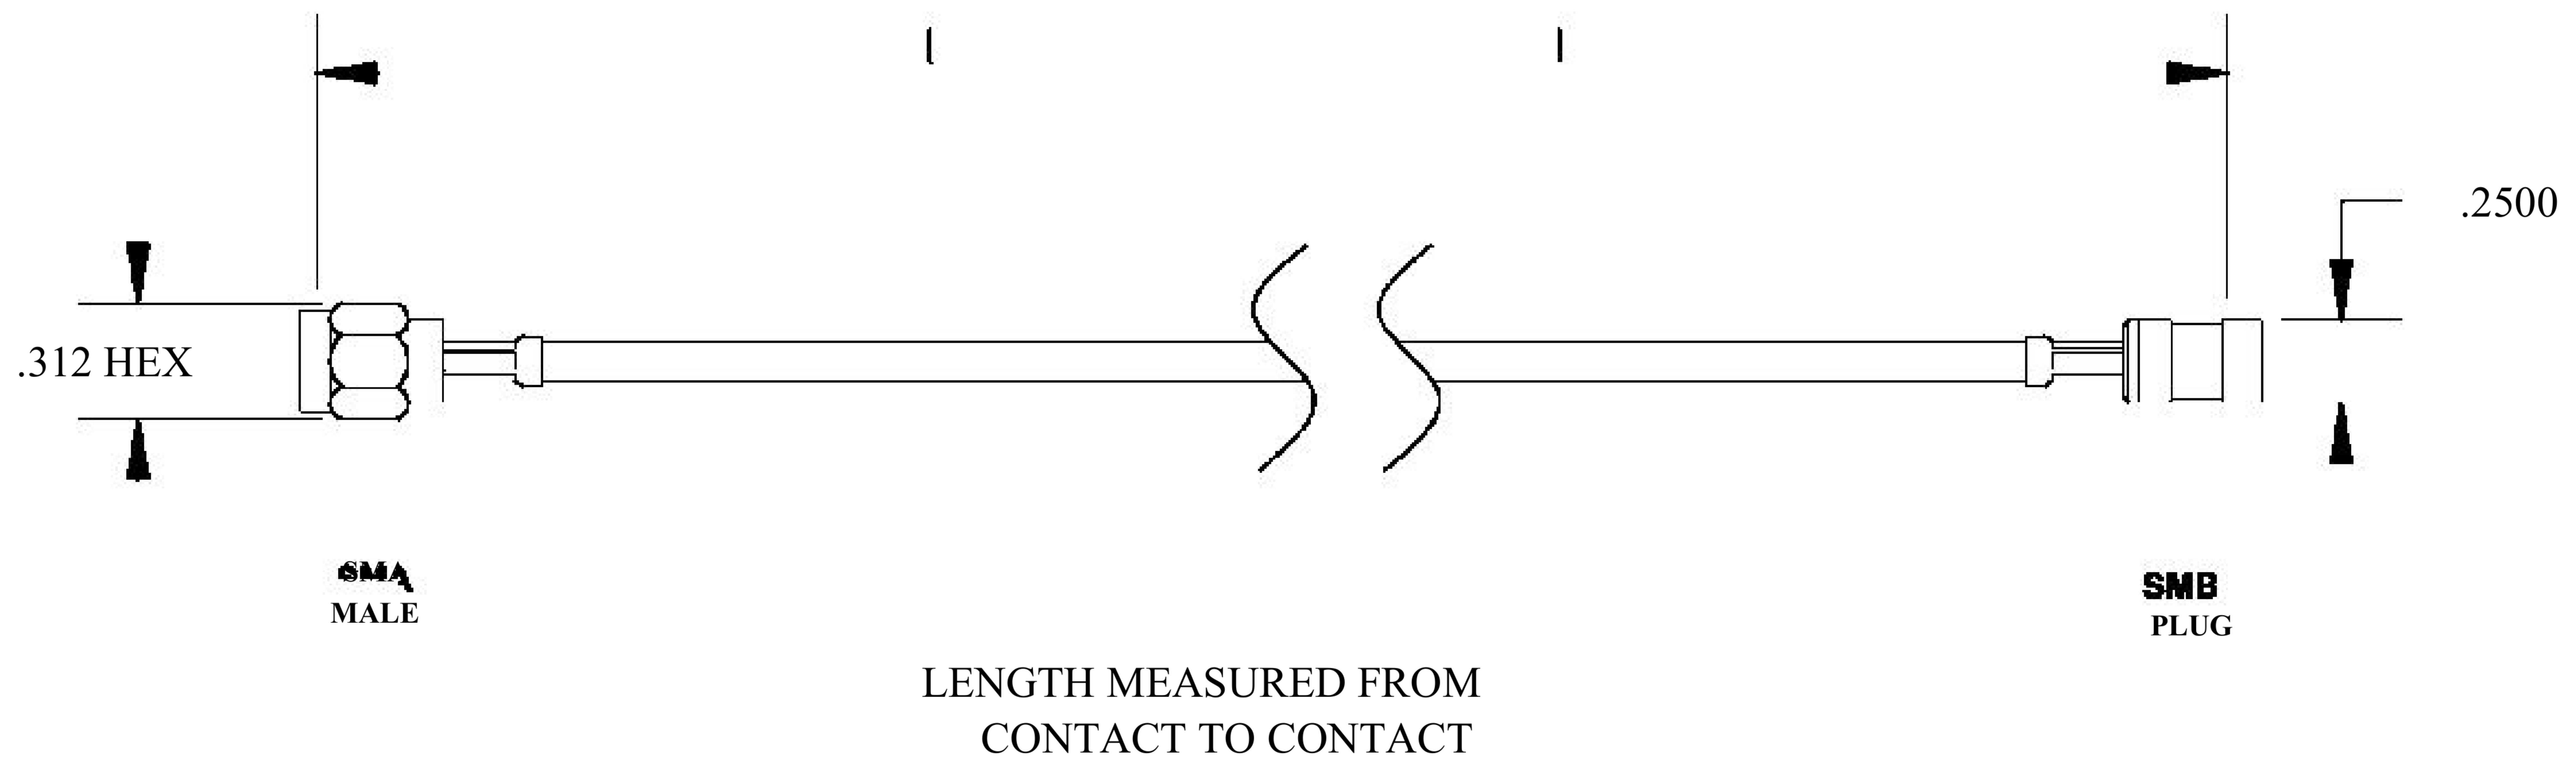

| COMPONENTS |        |
|------------|--------|
| SMA MALE   | 50 OHM |
| SMB PLUG   | 50 OHM |
| RG188-DS   | 50 OHM |

| Standard Lengths |                         |
|------------------|-------------------------|
| -12              | 12-                     |
| -24              | 24"                     |
| -36              | 36"                     |
| ■48              | 48"                     |
| -60              | 60 <sup>M</sup>         |
| -XXX             | Custom Length in inches |

**COAXIAL & FIBER OPTICS**

|                      |   |
|----------------------|---|
| DWG TITLE<br>ET31146 | DES_<br>sma-male-to-smb-plug-cable-6-inch-length-using-rg188-ds-coax-rohs-0031<br>141 |
|----------------------|---|