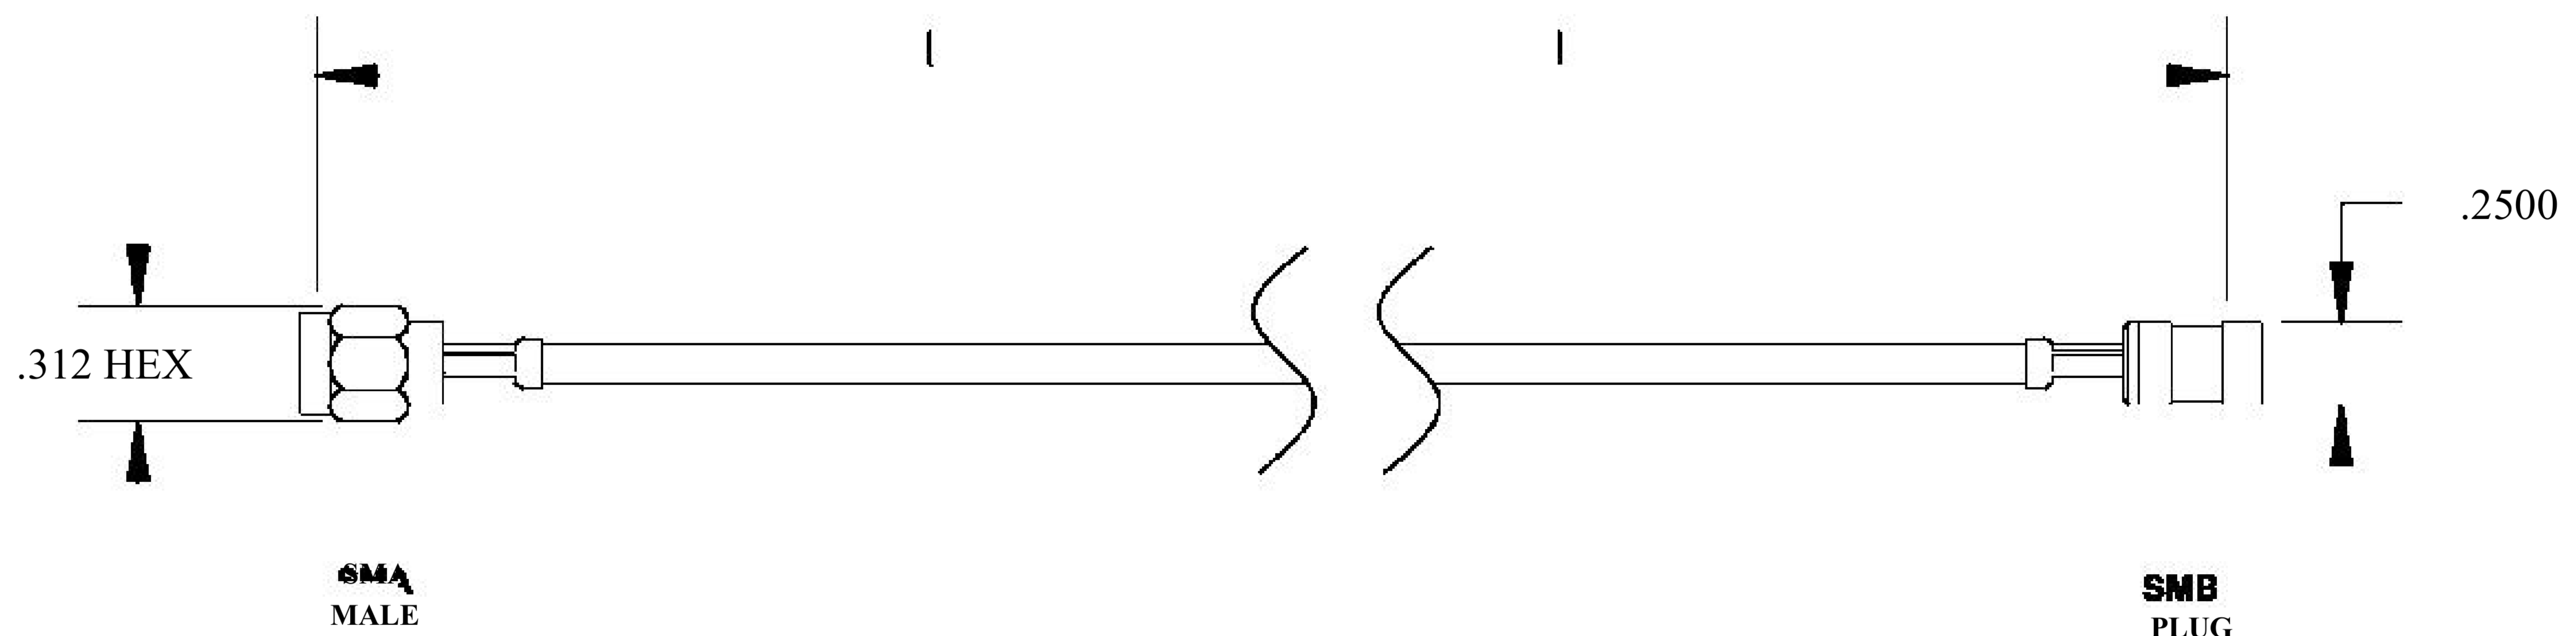

COMPONENTS	
SMA MALE	50 OHM
SMB PLUG	50 OHM
RG188-DS	50 OHM

Standard Lengths	
-12	12-
-24	24"
-36	36"
■48	48"
-60	60 <sup>M</sup>
-XXX	Custom Length in inches

LENGTH MEASURED FROM CONTACT TO CONTACT

8th Floor, Building 1, Yongfu Science and Technology Center Industrial Park, Nanzha District 5, Humen, 523900, Dongguan, Guangdong, China.

### COAXIAL & FIBER OPTICS

DWG TITLE	ET31147	DES_	sma-male-to-smb-plug-cable-6-inch-length-using-rg188-ds-coax-rohs-0031141
-----------	---------	------	---

SIZE A | FSCM NO. 53919 | CAD FILE 073102 | SCALE N/A |