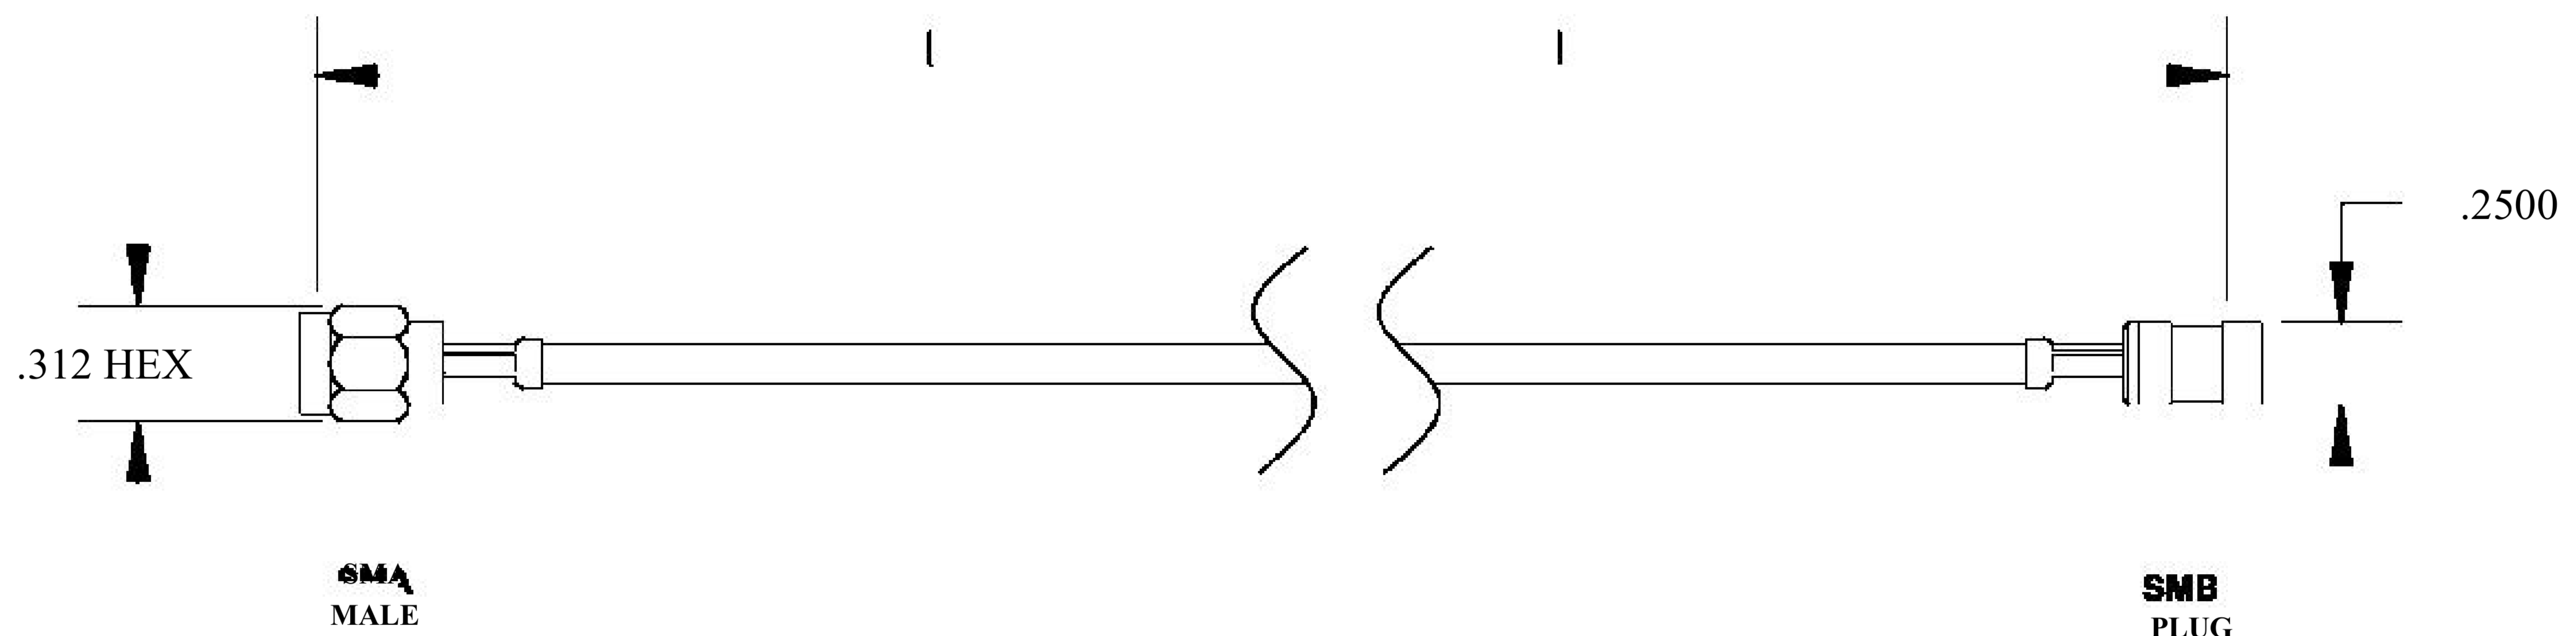

COMPONENTS	
SMA MALE	50 OHM
SMB PLUG	50 OHM
RG188-DS	50 OHM

Standard Lengths	
-12	12-
-24	24"
-36	36"
■48	48"
-60	60 ^M
-XXX	Custom Length in inches

LENGTH MEASURED FROM CONTACT TO CONTACT

8th Floor, Building 1, Yongfu Science and Technology Center Industrial Park, Nanzha District 5, Humen, 523900, Dongguan, Guangdong, China.

Website: www.ebeestock.com

Email: sales@ebeestock.com

COAXIAL & FIBER OPTICS

DWG TITLE	ET31148	DES_	sma-male-to-smb-plug-cable-6-inch-length-using-rg188-ds-coax-rohs-0031141
-----------	---------	------	---

SIZE A | FSCM NO. 53919 | CAD FILE 073102 | SCALE N/A |

| 127

NOTES:

1. UNLESS OTHERWISE SPECIFIED ALL DIMENSIONS ARE NOMINAL.
2. ALL SPECIFICATIONS ARE SUBJECT TO CHANGE WITHOUT NOTICE AT ANY TIME.

RoHS
Compliance
Certified