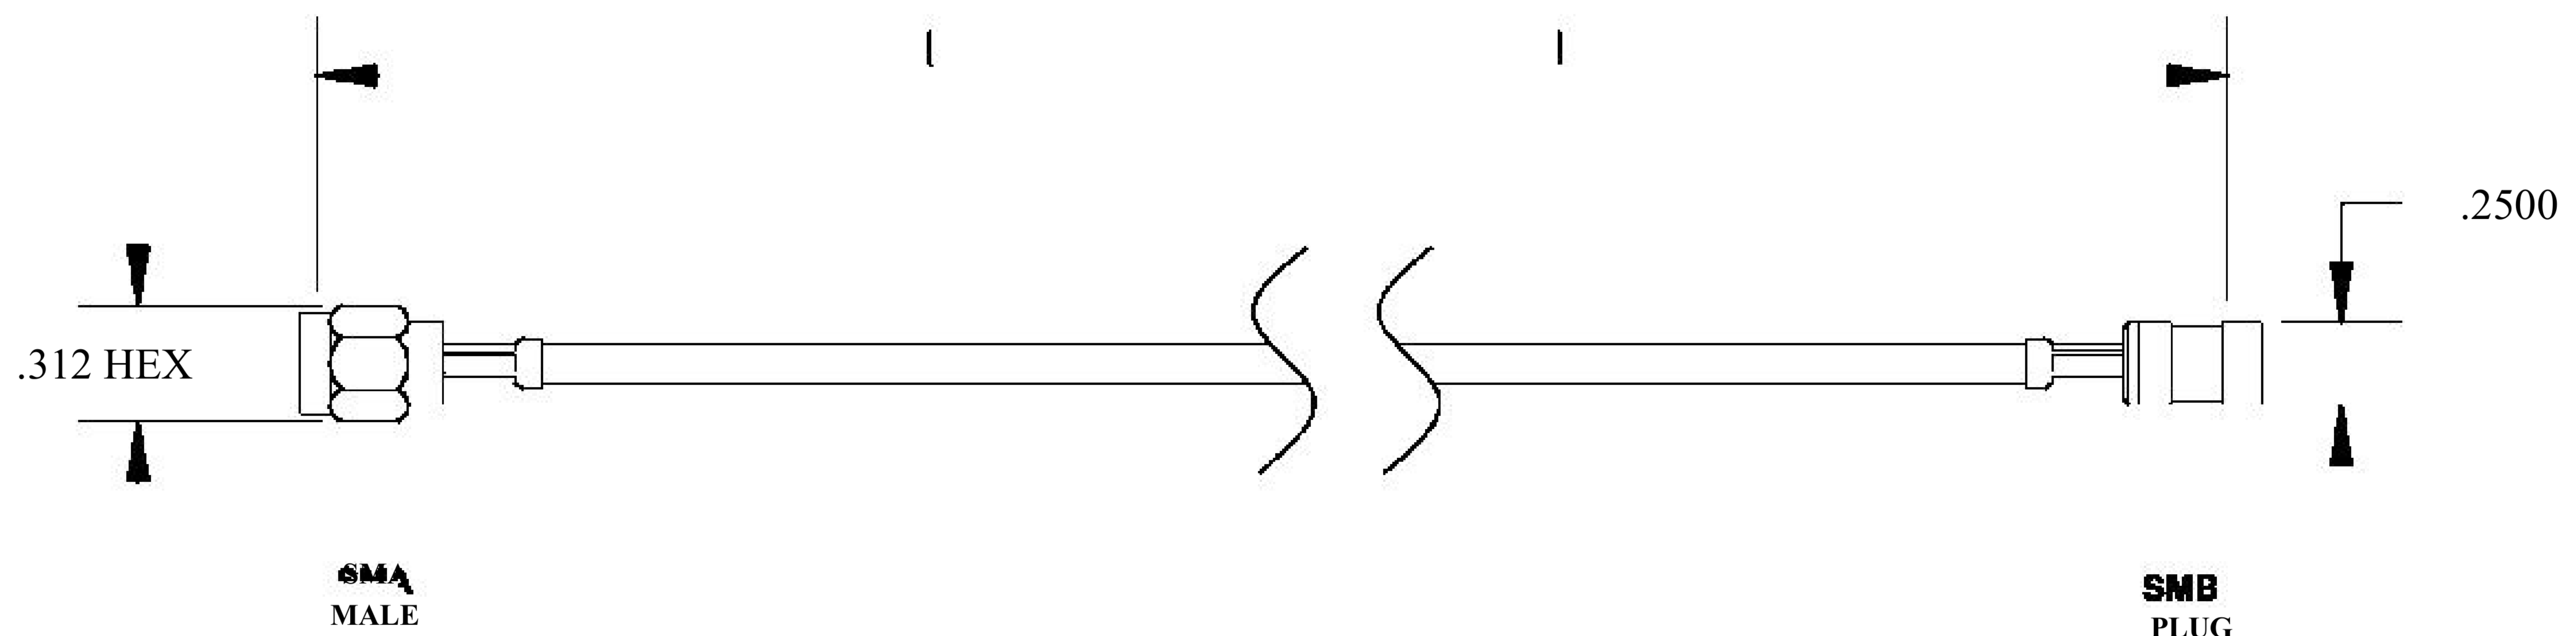

COMPONENTS	
SMA MALE	50 OHM
SMB PLUG	50 OHM
RG188A/U	50 OHM

Standard Lengths	
-12	12-
-24	24"
-36	36"
■48	48"
-60	60 ^M
-XXX	Custom Length in inches

LENGTH MEASURED FROM
CONTACT TO CONTACT

8th Floor, Building 1, Yongfu Science and Technology
Center Industrial Park, Nanzha District 5, Humen, 523900,
Dongguan, Guangdong, China.

Website: www.ebeestock.com

Email: sales@ebeestock.com

COAXIAL & FIBER OPTICS

DWG TITLE	DES_
ET31157	sma-male-to-smb-plug-cable-6-inch-length-using-rg188-coax-rohs-0031157

SIZE A | FSCM NO. 53919 | CAD FILE 073102 | SCALE N/A |