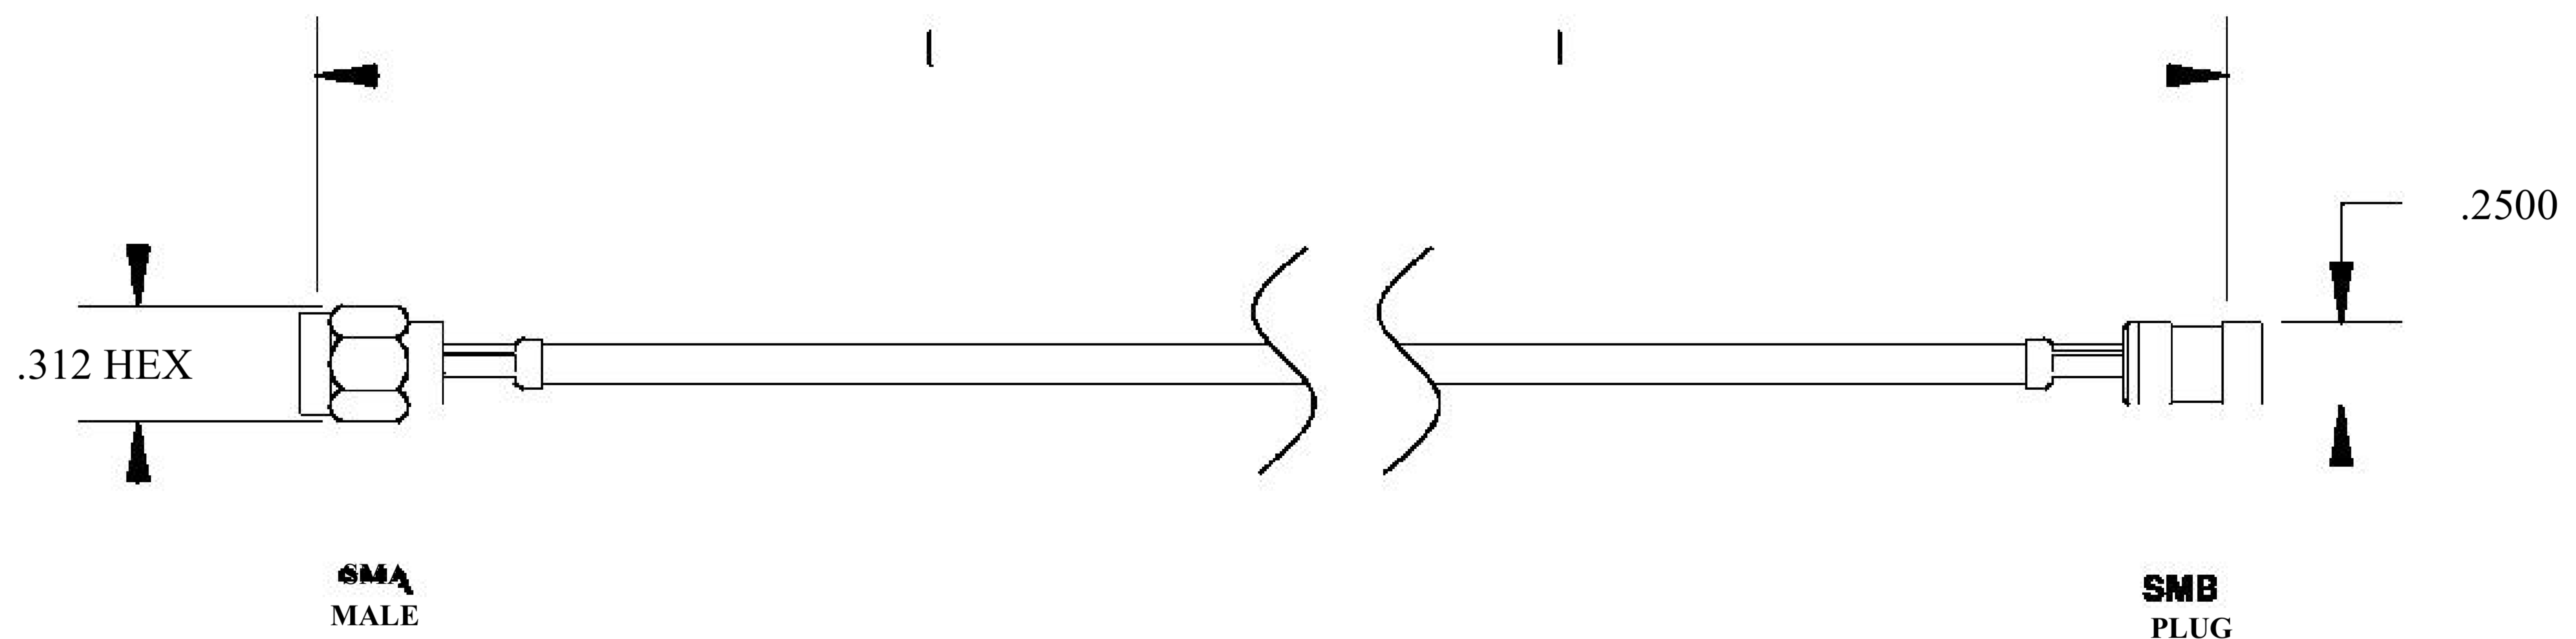

COMPONENTS	
SMA MALE	50 OHM
SMB PLUG	50 OHM
RG188A/U	50 OHM

Standard Lengths	
-12	12-
-24	24"
-36	36"
■48	48"
-60	60 <sup>M</sup>
-XXX	Custom Length in inches

LENGTH MEASURED FROM CONTACT TO CONTACT

8th Floor, Building 1, Yongfu Science and Technology Center Industrial Park, Nanzha District 5, Humen, 523900, Dongguan, Guangdong, China.

Website: [www.ebeestock.com](http://www.ebeestock.com)

Email: [sales@ebeestock.com](mailto:sales@ebeestock.com)

**COAXIAL & FIBER OPTICS**

DWG TITLE ET31158	DES_ sma-male-to-smb-plug-cable-6-inch-length-using-rg188-coax-rohs-0031157
----------------------	--