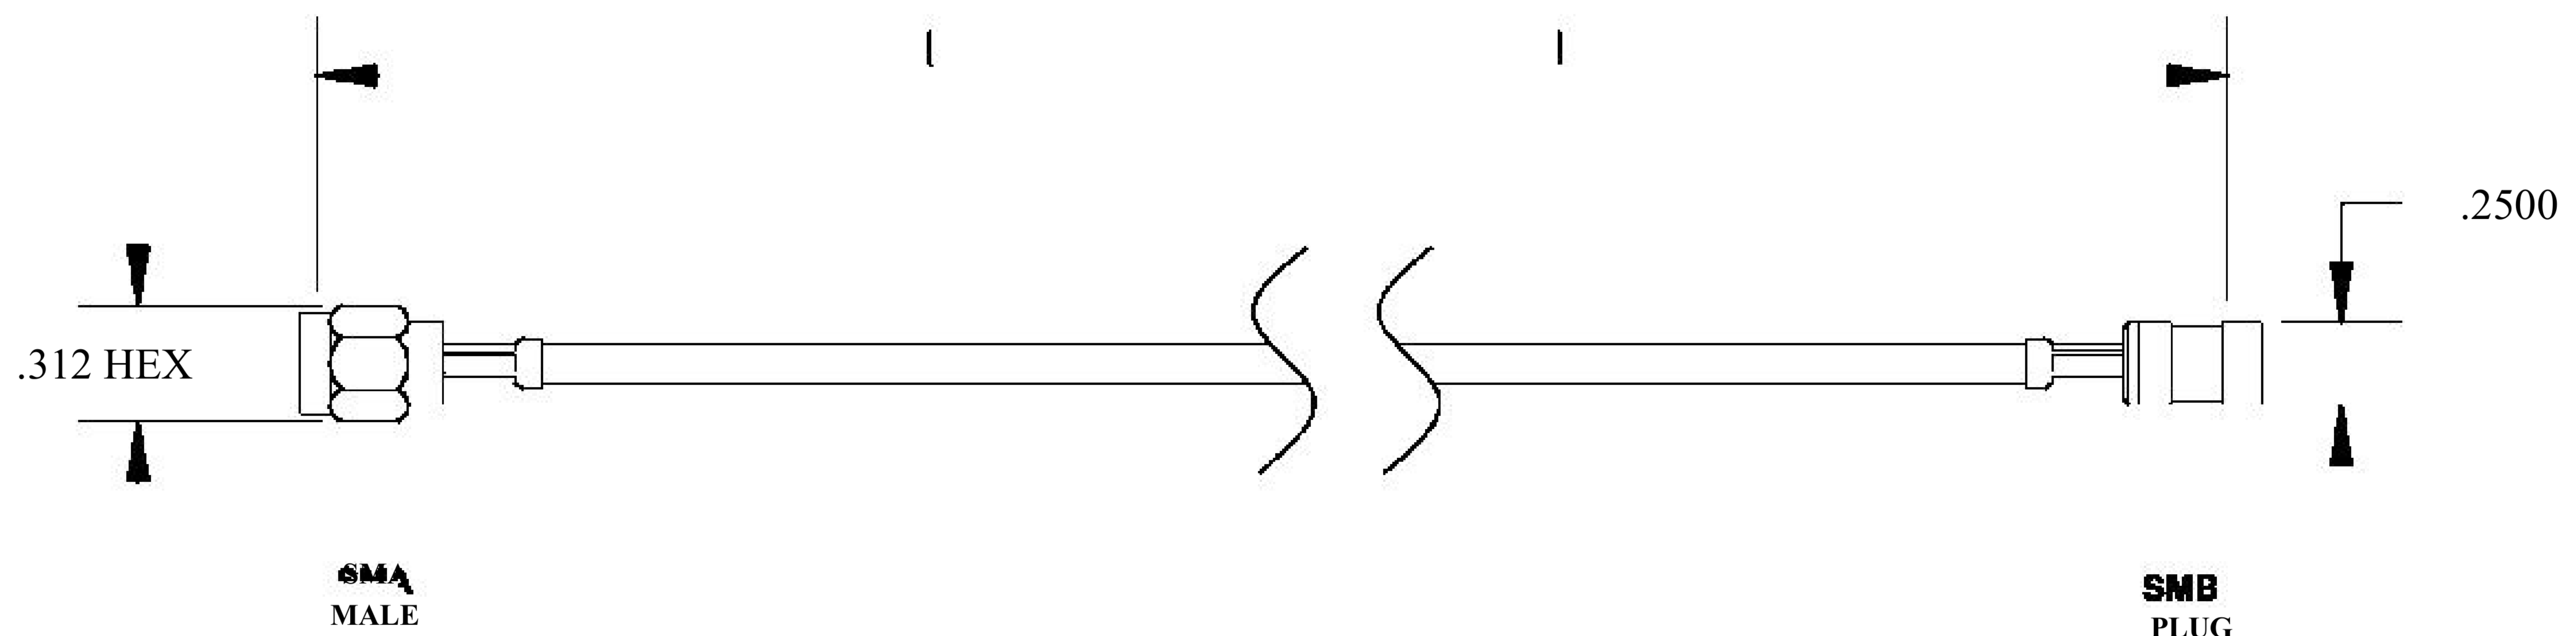

COMPONENTS	
SMA MALE	50 OHM
SMB PLUG	50 OHM
RG188A/U	50 OHM

Standard Lengths	
-12	12-
-24	24"
-36	36"
■48	48"
-60	60 <sup>M</sup>
-XXX	Custom Length in inches

LENGTH MEASURED FROM CONTACT TO CONTACT

8th Floor, Building 1, Yongfu Science and Technology Center Industrial Park, Nanzha District 5, Humen, 523900, Dongguan, Guangdong, China.

Website: [www.ebeestock.com](http://www.ebeestock.com)

Email: [sales@ebeestock.com](mailto:sales@ebeestock.com)

**COAXIAL & FIBER OPTICS**

DWG TITLE	DES_
ET31159	sma-male-to-smb-plug-cable-6-inch-length-using-rg188-coax-rohs-0031157

SIZE A | FSCM NO. 53919 | CAD FILE 073102 | SCALE N/A |

| 127

**NOTES:**

1. UNLESS OTHERWISE SPECIFIED ALL DIMENSIONS ARE NOMINAL.
2. ALL SPECIFICATIONS ARE SUBJECT TO CHANGE WITHOUT NOTICE AT ANY TIME.

RoHS  
Compliance  
Certified