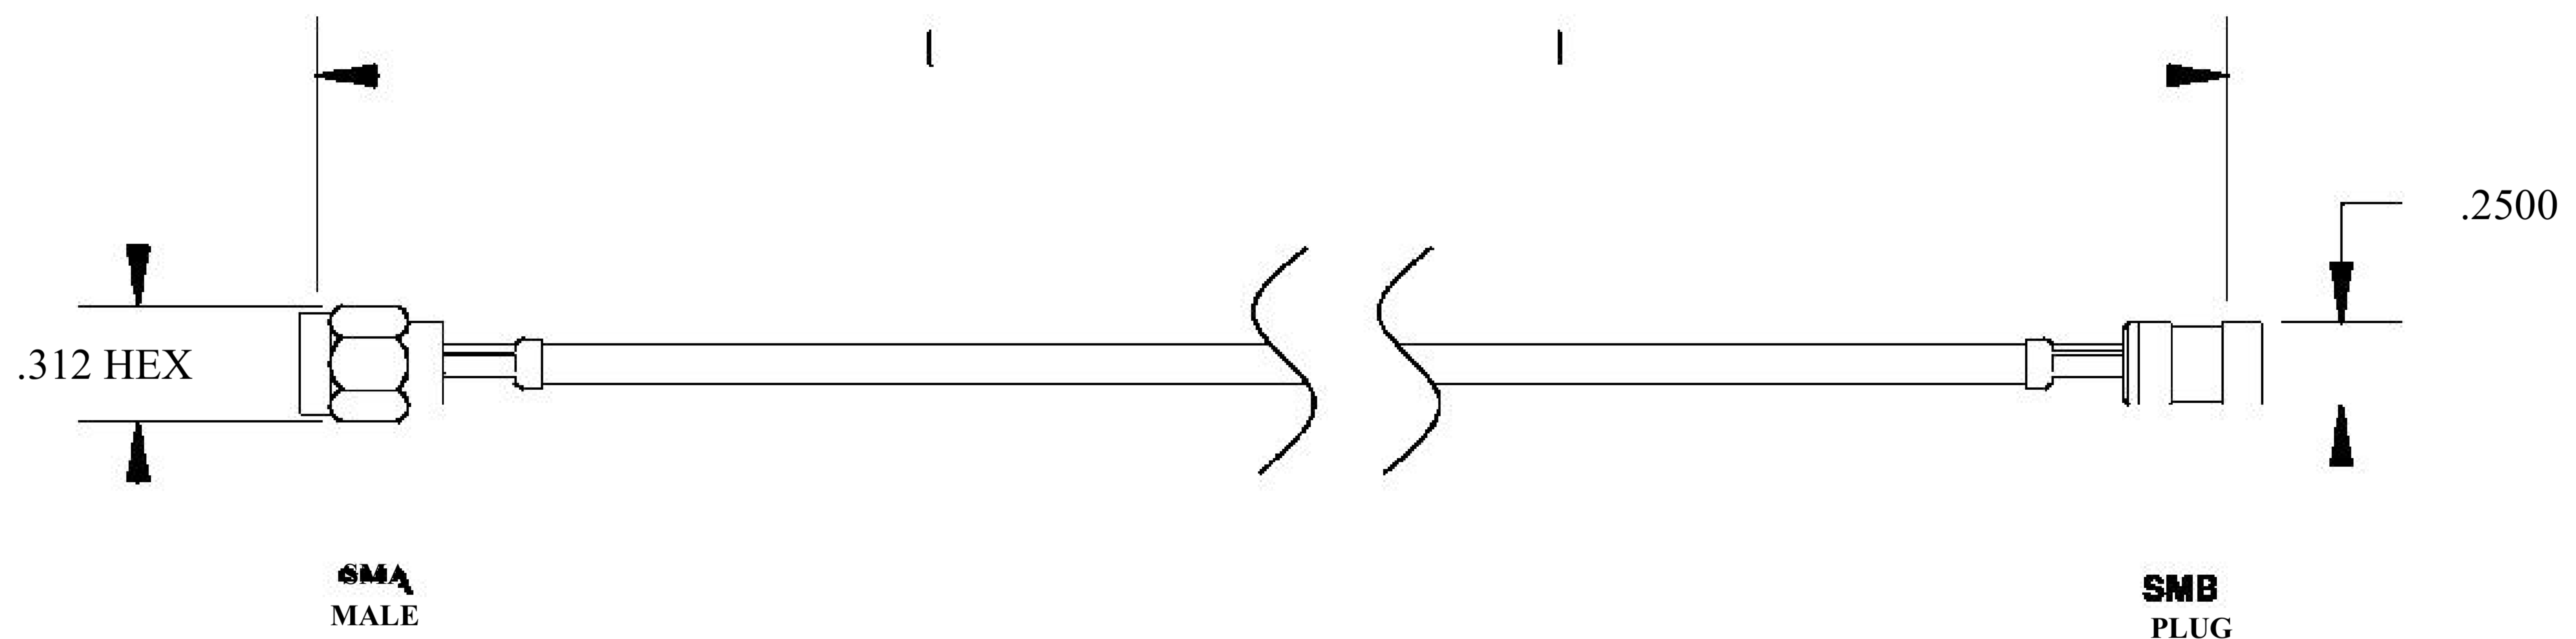

COMPONENTS	
SMA MALE	50 OHM
SMB PLUG	50 OHM
RG188A/U	50 OHM

Standard Lengths	
-12	12-
-24	24"
-36	36"
■48	48"
-60	60 ^M
-XXX	Custom Length in inches

LENGTH MEASURED FROM CONTACT TO CONTACT

8th Floor, Building 1, Yongfu Science and Technology Center Industrial Park, Nanzha District 5, Humen, 523900, Dongguan, Guangdong, China.

Website: www.ebeestock.com

Email: sales@ebeestock.com

COAXIAL & FIBER OPTICS

DWG TITLE	ET31163	DES_	sma-male-to-smb-plug-cable-6-inch-length-using-rg188-coax-rohs-0031157
-----------	---------	------	--

SIZE A | FSCM NO. 53919 | CAD FILE 073102 | SCALE N/A |