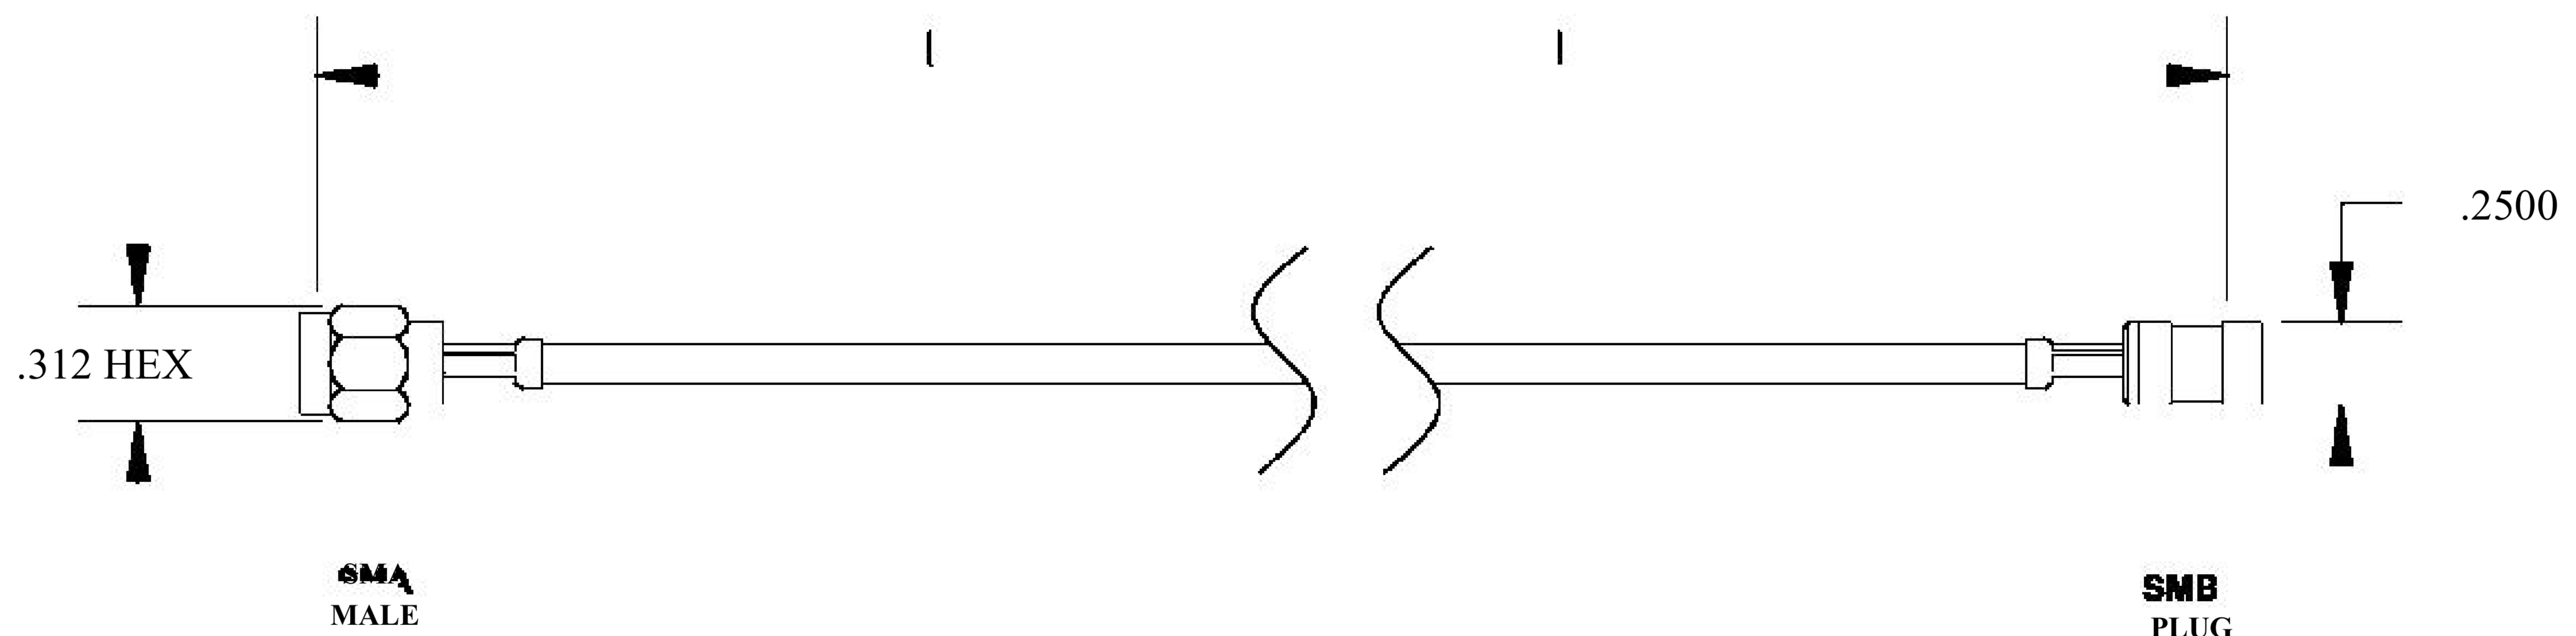

COMPONENTS	
SMA MALE	50 OHM
SMB PLUG	50 OHM
RG174A/U	50 OHM

Standard Lengths	
-12	12-
-24	24"
-36	36"
■48	48"
-60	60 <sup>M</sup>
-XXX	Custom Length in inches

LENGTH MEASURED FROM CONTACT TO CONTACT

8th Floor, Building 1, Yongfu Science and Technology Center Industrial Park, Nanzha District 5, Humen, 523900, Dongguan, Guangdong, China.

Website: [www.ebeestock.com](http://www.ebeestock.com)

Email: [sales@ebeestock.com](mailto:sales@ebeestock.com)

**COAXIAL & FIBER OPTICS**

DWG TITLE ET31195	DES_ sma-male-to-smb-plug-cable-6-inch-length-using-rg174-coax-rohs-0031189
----------------------	--

SIZE A | FSCM NO. 53919 | CAD FILE 073102 | SCALE N/A |

RoHS  
Compliance  
Certified

**NOTES:**

- UNLESS OTHERWISE SPECIFIED ALL DIMENSIONS ARE NOMINAL.
- ALL SPECIFICATIONS ARE SUBJECT TO CHANGE WITHOUT NOTICE AT ANY TIME.