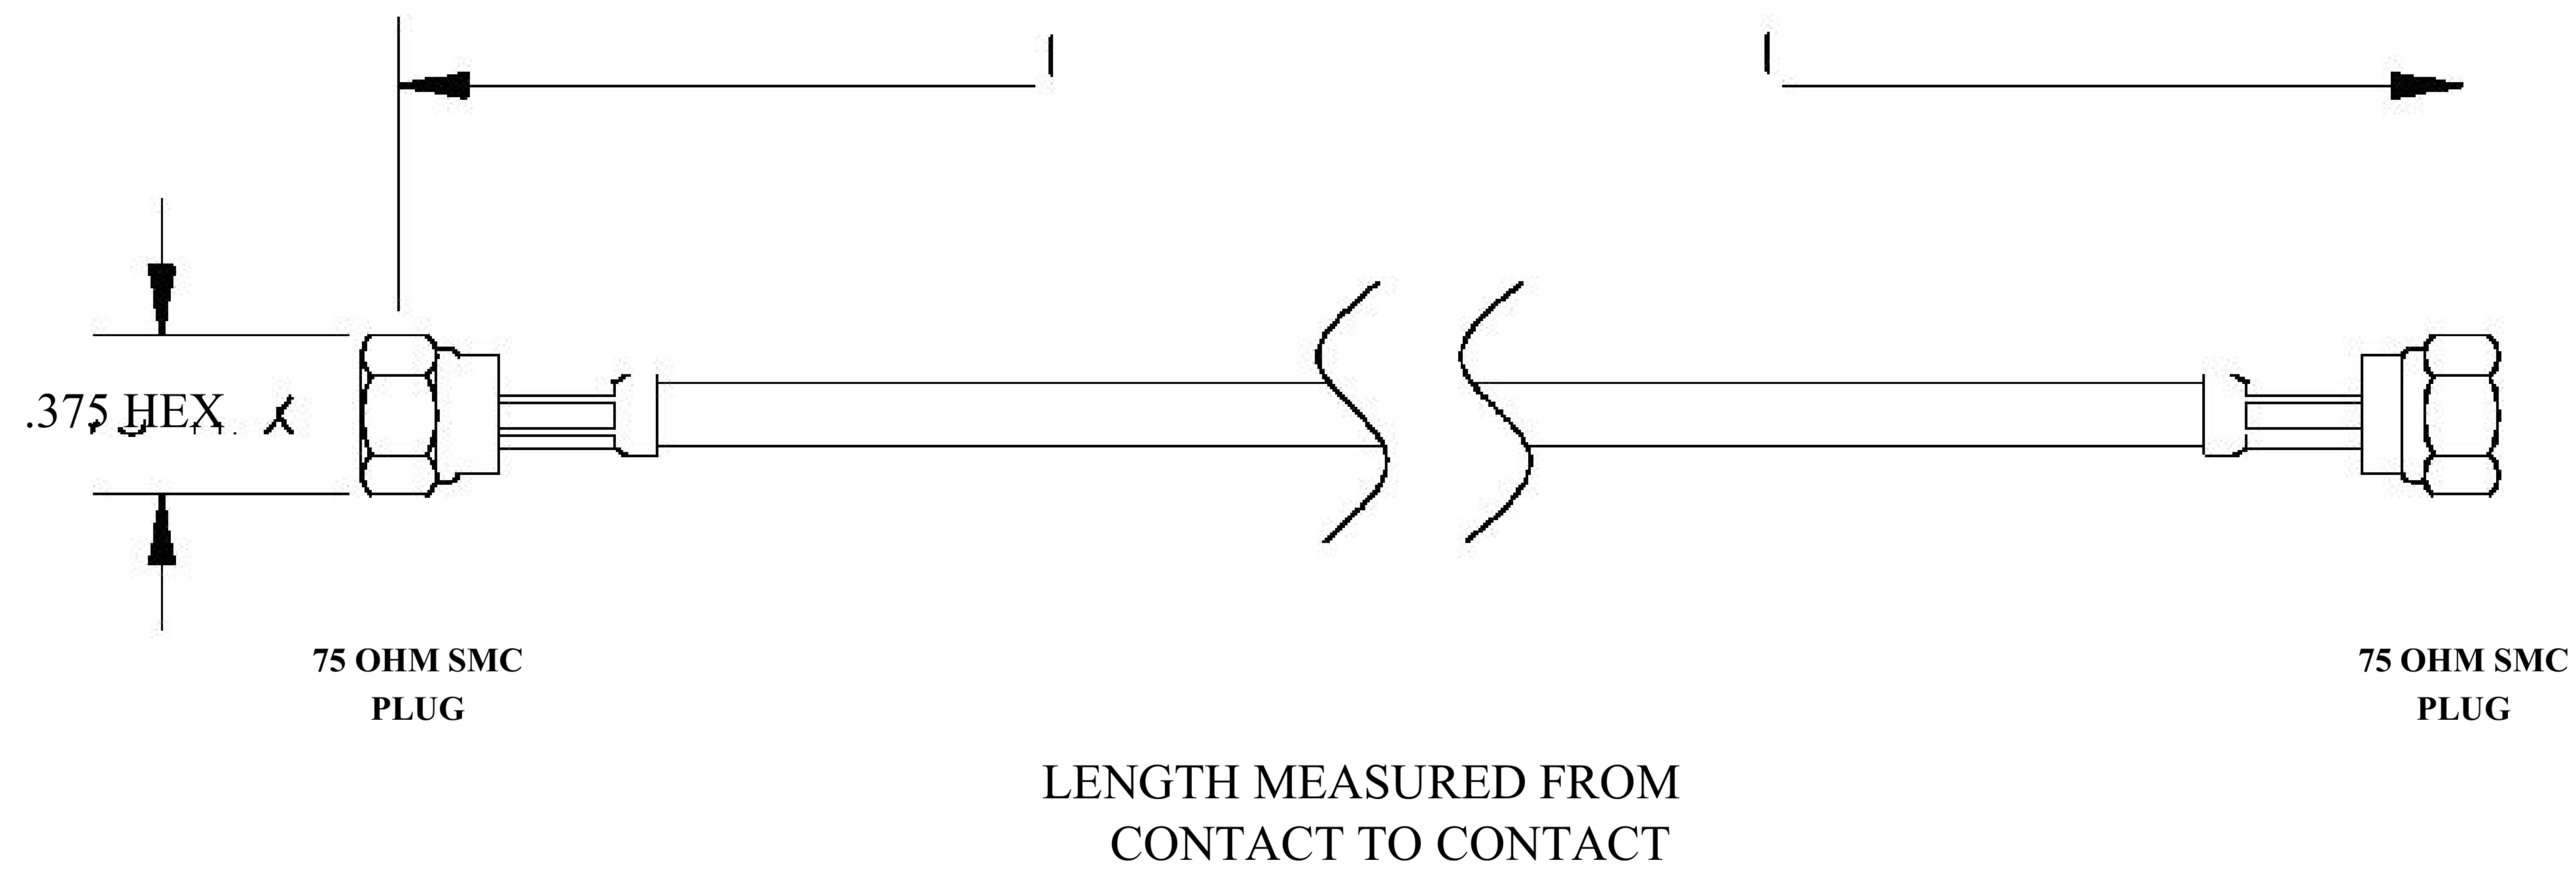

COMPONENTS	IMPEDANCE
SMC PLUG	75 OHM
SMC PLUG	75 OHM
RG59B/U-BLACK	75 OHM

Standard Lengths	
-12	12"
-24	24 ^H
-36	36"
■48	48"
-60	60"
■XXX	Custom Length in inches

8th Floor, Building 1, Yongfu Science and Technology Center Industrial Park, Nanzha District 5, Humen, 523900, Dongguan, Guangdong, China.

Website: www.ebeestock.com

Email: sales@ebeestock.com

COAXIAL & FIBER OPTICS

DWG TITLE ET31206	DES_ 75-ohm-smc-plug-to-75-ohm-smc-plug-cable-12-inch-length-using-75-ohm-rg59-coax-0031206
----------------------	--

SIZE A | **FSCM NO. 53919** | CAD FILE 073102 | SCALE N/A | 127

NOTES:

- UNLESS OTHERWISE SPECIFIED ALL DIMENSIONS ARE NOMINAL.
- ALL SPECIFICATIONS ARE SUBJECT TO CHANGE WITHOUT NOTICE AT ANY TIME.