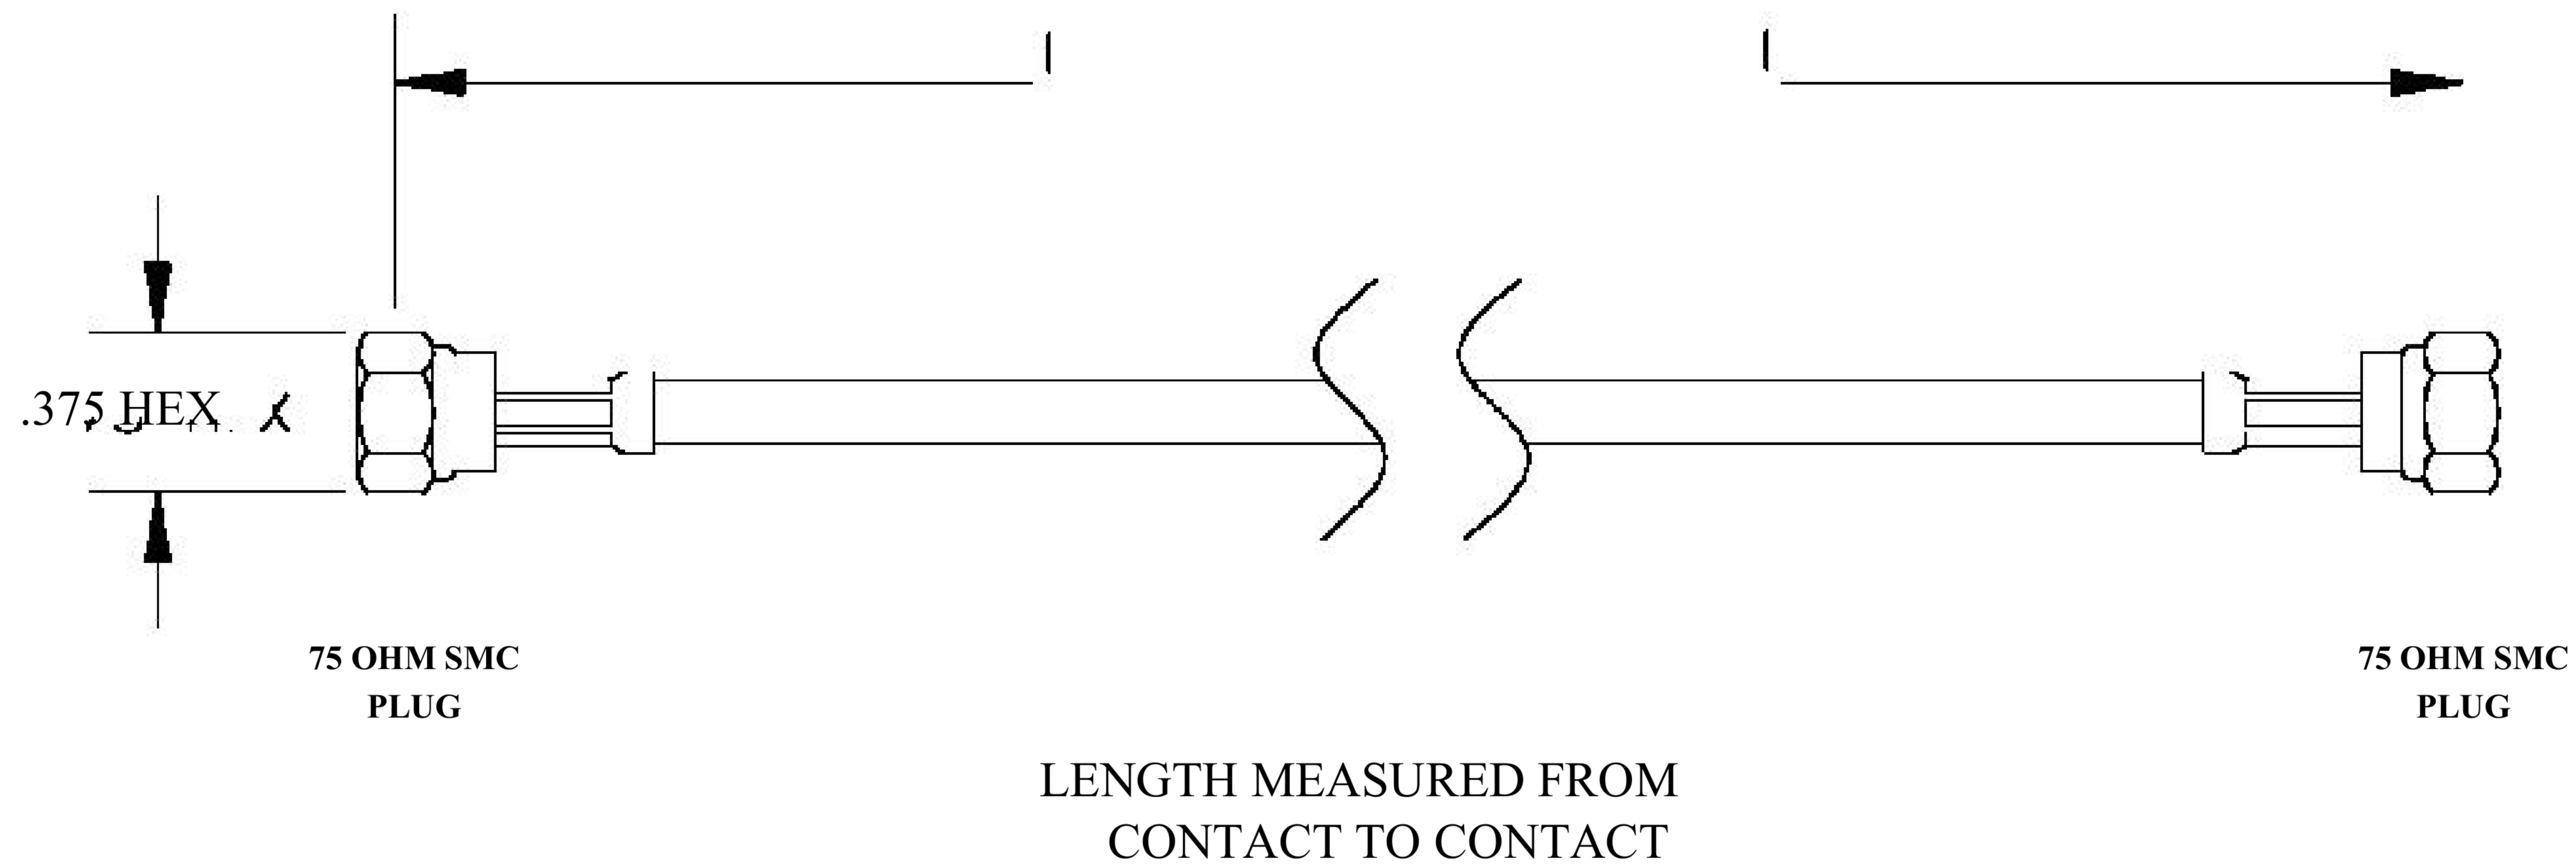

COMPONENTS	IMPEDANCE
SMC PLUG	75 OHM
SMC PLUG	75 OHM
RG59B/U-BLACK	75 OHM

Standard Lengths	
-12	12"
-24	24 ^H
-36	36"
■48	48"
-60	60"
■XXX	Custom Length in inches

8th Floor, Building 1, Yongfu Science and Technology Center Industrial Park, Nanzha District 5, Humen, 523900, Dongguan, Guangdong, China.

Website: www.ebeestock.com

Email: sales@ebeestock.com

COAXIAL & FIBER OPTICS

DWG TITLE ET31207	DES_ 75-ohm-smc-plug-to-75-ohm-smc-plug-cable-12-inch-length-using-75-ohm-rg59-coax-0031206
SIZE A FSCM NO. 53919 CAD FILE 073102 SCALE N/A 127	

NOTES:

- UNLESS OTHERWISE SPECIFIED ALL DIMENSIONS ARE NOMINAL.
- ALL SPECIFICATIONS ARE SUBJECT TO CHANGE WITHOUT NOTICE AT ANY TIME.